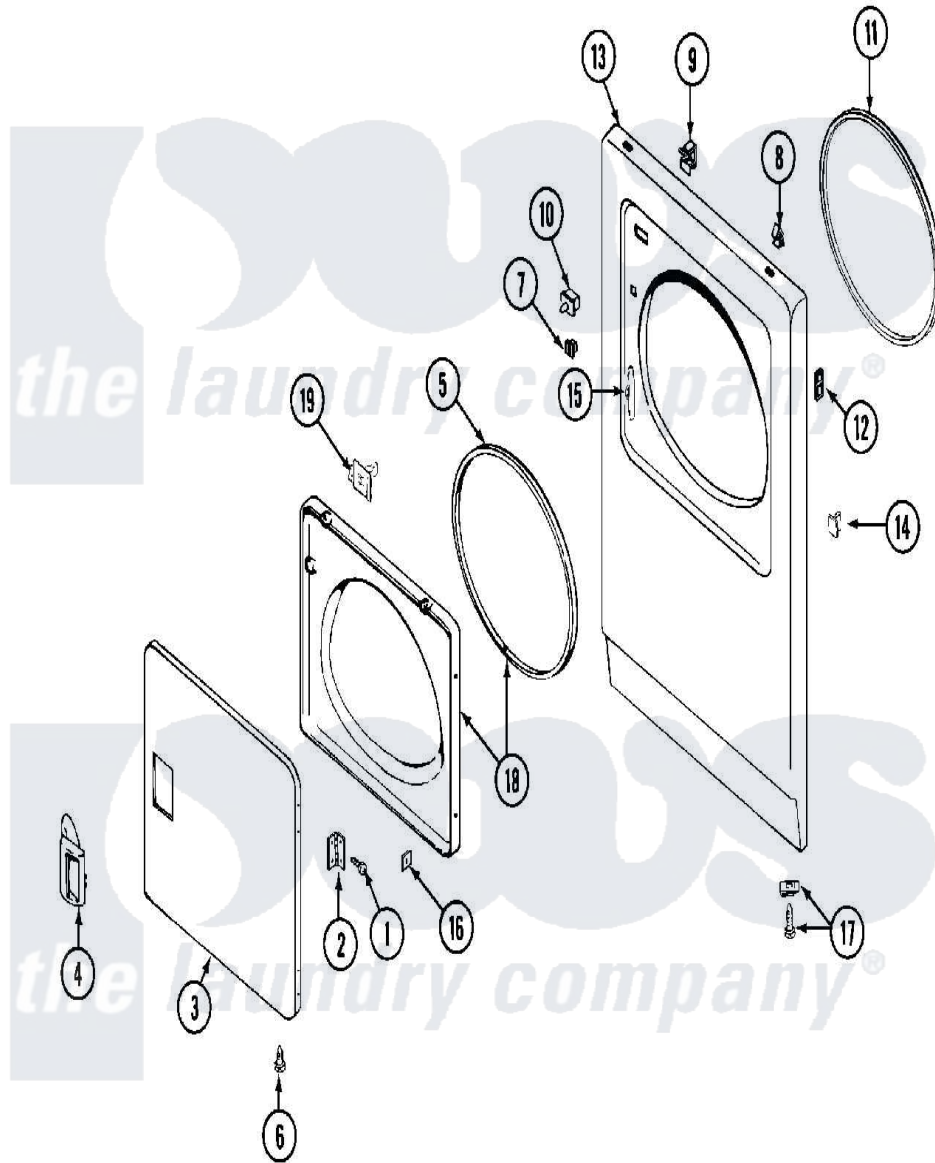

Maytag MDG10CSABL 04 - DOOR

Maytag [Commercial Maytag MDG10CSABL Dryer Parts](#) Parts Diagram 04 - DOOR
 Click on the part number to view part

Item	Original Part Number	Replaced By	Status	Part Description
001	Y314062			Screw, Door Hinge And Panel
002	33001230			Hinge, Door
003	33001240			Door
"	33001257	33001240		Door
004	33001241			Handle, Door
"	33001254	37001047		Handle, Door
005	33001131			Seal, Door
006	33001132	33002342		Plug, Sifht Hole
"	33001168		Not Available	PLUG, SIGHT HOLE (ALM)
007	Y304578	LA-1003		Door Catch Kit
008	212982	22001650		Fastener, Spring
009	Y310376			Clip, Door Switch Harness
010	33001509	W10169313		Switch-Dor
"	Y305753	W10169313		Switch-Dor
011	314937			Seal, Front Panel
012	NLA		Not Available	SPEEDNUT, HINGE SCREW

"	NLA		Not Available	SCREW, PLASTIC
013	NLA		Not Available	PANEL, FRONT (WHT)
014	NLA		Not Available	PLUG, DOOR CATCH
015	33001175			Cover, Hinge Hole
"	33001176			Cover, Hinge Hole
016	Y313910			Clip, Door Liner To Outer Panel
017	204439			Screw And Fstner Assembly
018	33001243		Not Available	PANEL, INNER DOOR (W/SEAL)
019	314936	33001305		Strike, Door
"	314944	33001305		Strike, Door