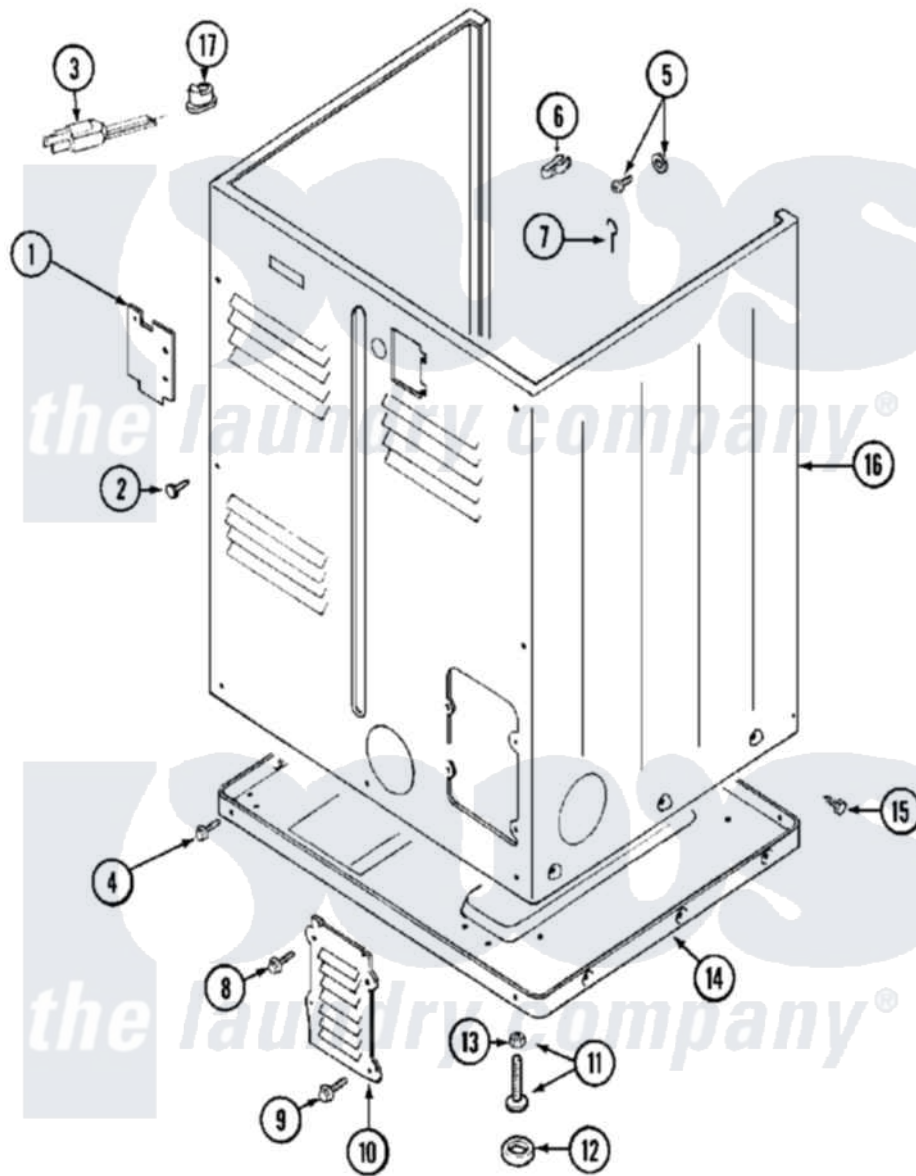

# Maytag MDG10CSABL 05 - CABINET (REAR)

Maytag [Commercial Maytag MDG10CSABL Dryer Parts](#) Parts Diagram 05 - CABINET (REAR)  
 Click on the part number to view part

Item	Original Part Number	Replaced By	Status	Part Description
001	Y312905		Not Available	COVER, TERMINAL
002	<a href="#">Y313561</a>			Screw---NA
003	210186	<a href="#">3370225</a>		Screw
"	<a href="#">211294</a>	<a href="#">90767</a>		Screw, 8A X 3/8 HeX Washer Head Tapping
"	33001284		Not Available	CORD, POWER
004	<a href="#">Y313561</a>			Screw---NA
"	Y310632	<a href="#">1163839</a>		Screw
005	NLA		Not Available	SCREW & WASHER ASSY.
006	<a href="#">301548</a>			Clamp, Ground Wire
007	<a href="#">204807</a>			Ground Wire, Supp. Plite To Top Cover
008	<a href="#">Y313559</a>			Screw
009	<a href="#">211294</a>	<a href="#">90767</a>		Screw, 8A X 3/8 HeX Washer Head Tapping
010	Y312951		Not Available	ACCESS COVER, BACK
011	<a href="#">Y305086</a>			Adjustable Leg And Nut

012	<a href="#">Y314137</a>		Foot, Rubber
013	<a href="#">Y052740</a>	<a href="#">62739</a>	Nut, Lock
014	Y303361		Not Available
			BASE ASSY. (UPPER & LOWER)
015	<a href="#">213007</a>		Xfor Cabinet See Cabinet, Back
016	NLA		Not Available
			CABINET (WHT)
017	<a href="#">211881</a>		Grommet, Cord Part Not Used- Gas Models Only