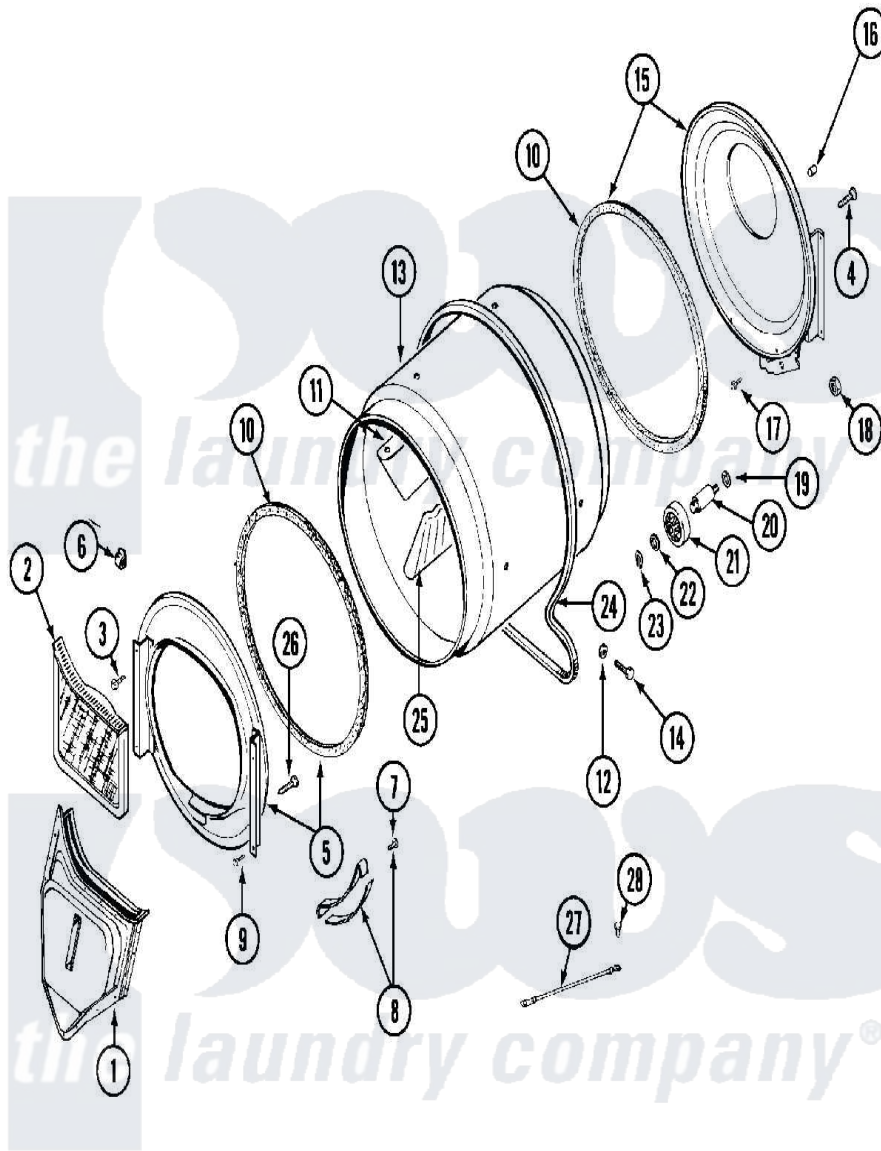

Maytag MDG10CSABL 06 - TUMBLER

Maytag [Commercial Maytag MDG10CSABL Dryer Parts](#) Parts Diagram 06 - TUMBLER
 Click on the part number to view part

Item	Original Part Number	Replaced By	Status	Part Description
001	33001016			Outlet Duct Assembly
002	33001170	33002970		Lint Filte
003	NLA		Not Available	SCREW, TUMBLER SUPPORT
004	Y313561			Screw---NA
005	33001179			Front, Tumbler
006	Y310376			Clip, Door Switch Harness
007	210720			Rivet, Bearing To Tumbler Frnt
008	306508			Tumbler Bearing Kit ---W
009	Y310632	1163839		Screw
010	314820			Seal, Tumbler
011	33001012			Baffle
012	314158			Washer, Baffle To Tumbler
013	33001108		Not Available	DRYER TUMBLER, W/O BAFFLES
014	Y310759			Screw, Tumbler Baffles
015	33001178			Back, Tumbler

016	NLA	Not Available	COVER, THREAD
017	Y310632	1163839	Screw
018	312538	33001443	Nut, Hex
019	Y313347	312535	Washer, Vault Mounting Brk.
020	Y312948	6-3129480	Shaft- Tumbler
021	Y303373	12001541	Drum Roller/Washer Assembly--W
022	312535		Washer, Vault Mounting Brk.
023	410233	9703438	Ring-Retrn
024	Y312959		Poly "V" Belt For Tumbler
025	33001004		Baffle, Tall
026	Y314110	33002917	Screw, No.10-16
027	901220		Ground Wire
028	910343	488234	Screw 8-32 X 1/4