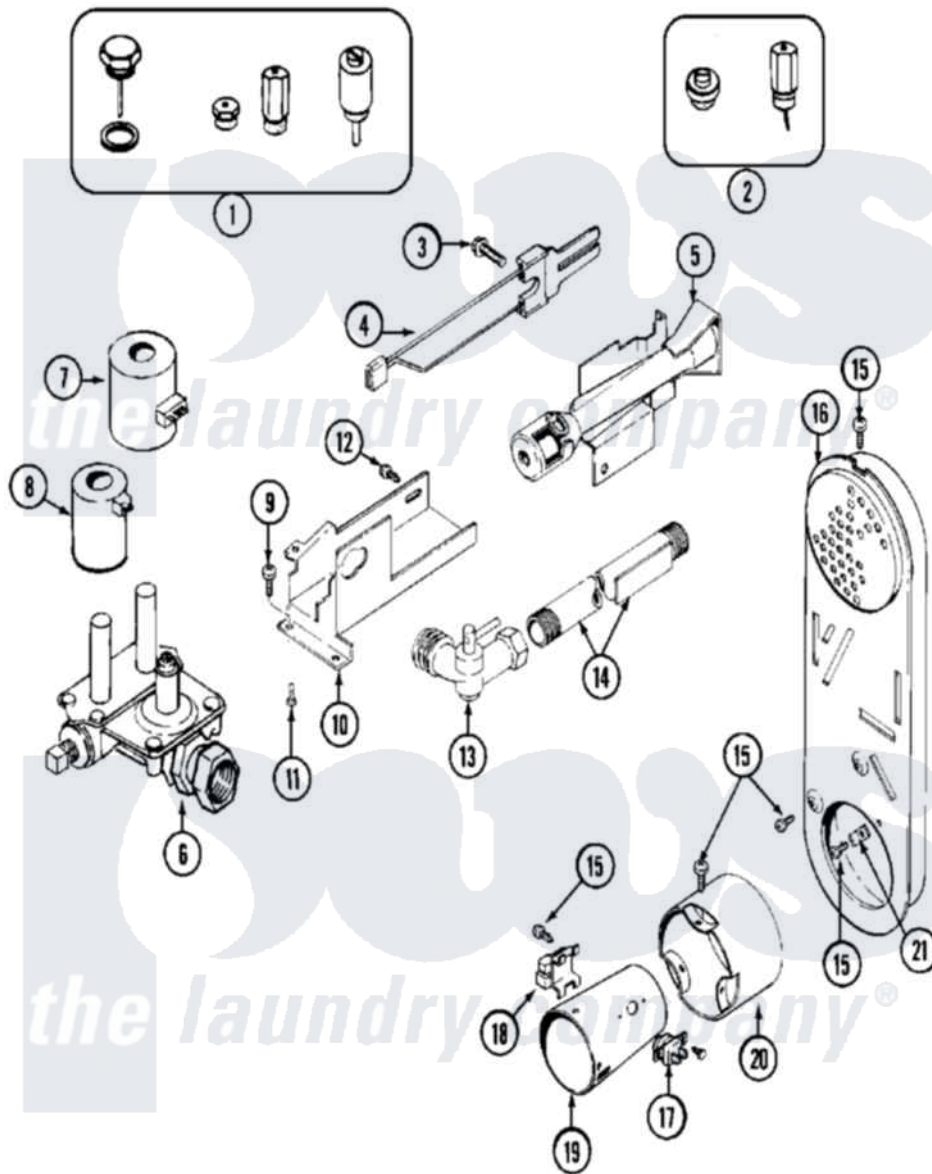

# Maytag MDG10CSABL 07 - GAS VALVE

Maytag [Commercial Maytag MDG10CSABL Dryer Parts](#) Parts Diagram 07 - GAS VALVE  
 Click on the part number to view part

Item	Original Part Number	Replaced By	Status	Part Description
001	Y308378	<a href="#">W10402145</a>		LP Gas Con
002	Y308377		Not Available	CONVERSION KIT (LP TO NATURAL)
003	<a href="#">304971</a>			Screw Note: Screw, Igniter
004	304970	<a href="#">4391996</a>		Ignitor
005	33001247	<a href="#">33002793</a>		Burner Assembly
006	<a href="#">308345</a>			Valve, Gas
007	<a href="#">306106</a>			Coil, Holding And Booster-W
008	306105	<a href="#">694540</a>		Coil, 60 Hz
009	<a href="#">Y313561</a>			Screw----NA
010	<a href="#">314566</a>			Gas Control Bracket
011	<a href="#">Y313559</a>			Screw
012	314082	<a href="#">90767</a>		Screw, 8A X 3/8 HeX Washer Head Tapping
"	314568	<a href="#">Y313559</a>		Screw
013	<a href="#">Y303349</a>			Angle Shut-Off, Gas Valve Pipe And Bracket Assembly

014	Y303383	<a href="#">33001735</a>	Series 18 Not Needed Use Vavle
015	<a href="#">211294</a>	<a href="#">90767</a>	Screw, 8A X 3/8 HeX Washer Head Tapping
016	Y308504	Not Available	INLET DUCT ASSEMBLY
017	<a href="#">305169</a>		Thermostat, Hi-Limit Gas
018	Y303377	<a href="#">338906</a>	Radiant, Sensor
019	<a href="#">Y308548</a>		Combustion Cone Assembly
020	<a href="#">Y303841</a>		Cone, Extension
021	<a href="#">Y312890</a>		Retainer, Heater Chamber