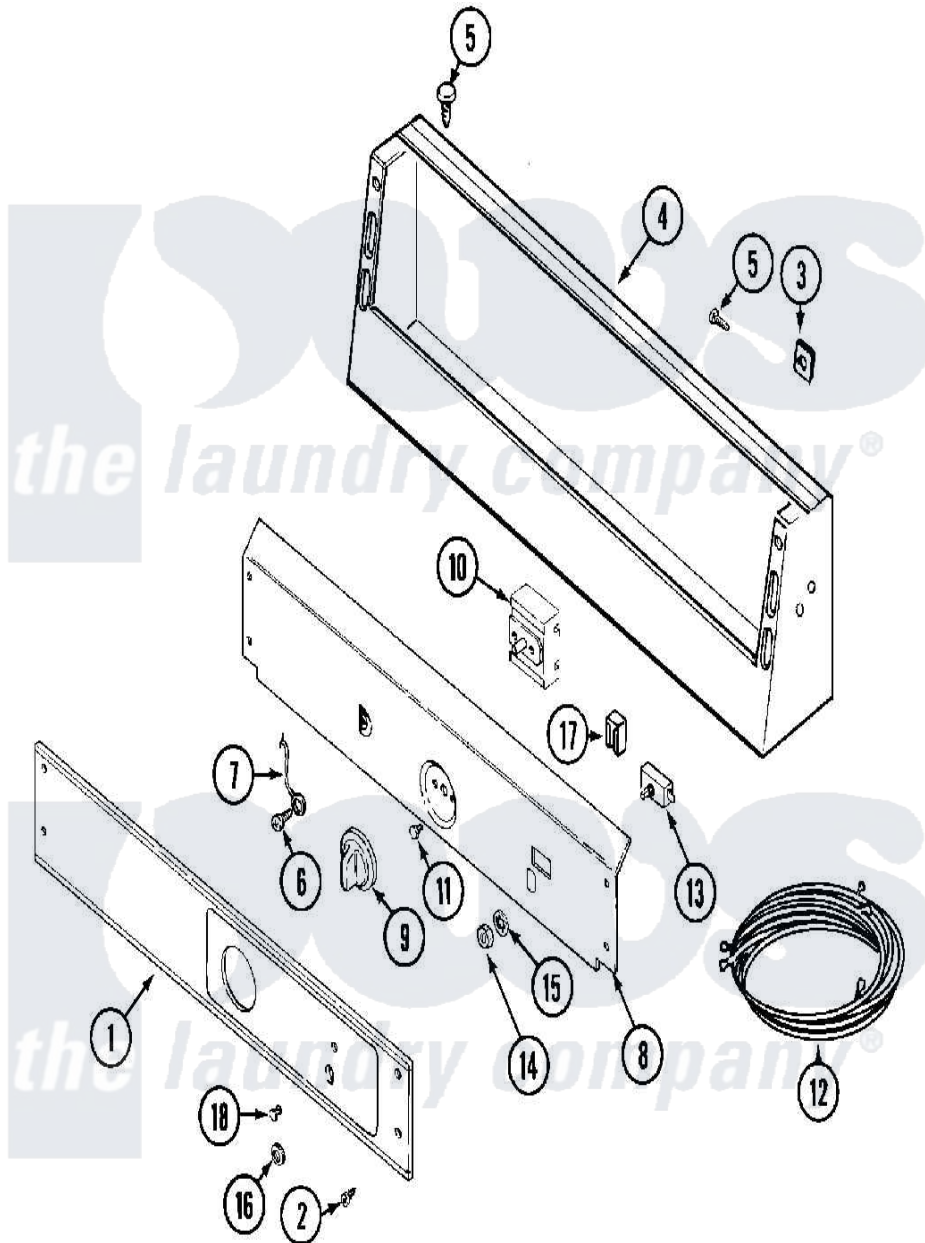

# Maytag MDG10CSABW 01 - CONTROL PANEL

Maytag [Commercial Maytag MDG10CSABW Dryer Parts](#) Parts Diagram 01 - CONTROL PANEL  
 Click on the part number to view part

Item	Original Part Number	Replaced By	Status	Part Description
001	<a href="#">33001022</a>			Panel, Control
002	<a href="#">215506</a>			Screw, Control Panel Overlay
003	<a href="#">215003</a>			Fastener, Panel And Bracket
004	NLA		Not Available	CONSOLE (WHT)
005	212276	<a href="#">W10116760</a>		Screw
006	<a href="#">211252</a>			Screw, Ground Wire
"	<a href="#">Y313559</a>			Screw
007	<a href="#">205810</a>			Wire, Ground
008	314912		Not Available	BRACKET, CONTROL PANEL (WHT)
"	NLA		Not Available	(ALM)
009	<a href="#">306938</a>			Knob, Selector Switch
010	307237	<a href="#">W10327105</a>		Switch, Cycle Selection
011	<a href="#">Y313588</a>	<a href="#">488234</a>		Screw 8-32 X 1/4
012	<a href="#">33001530</a>			Wire Harness, Main
"	NLA		Not Available	WIRE HARNESS, MAIN---NA
013	306940	<a href="#">W10149462</a>		Switch, Push-To-Start

014	Y312706	<a href="#">422617</a>	Nut
015	<a href="#">312751</a>		Lockwasher, Start Switch
016	<a href="#">Y312702</a>		Knurled Nut, Start Switch
017	204075	Not Available	PILOT LAMP (DG MODELS ONLY)
018	<a href="#">215564</a>		Lens, Indicator Light