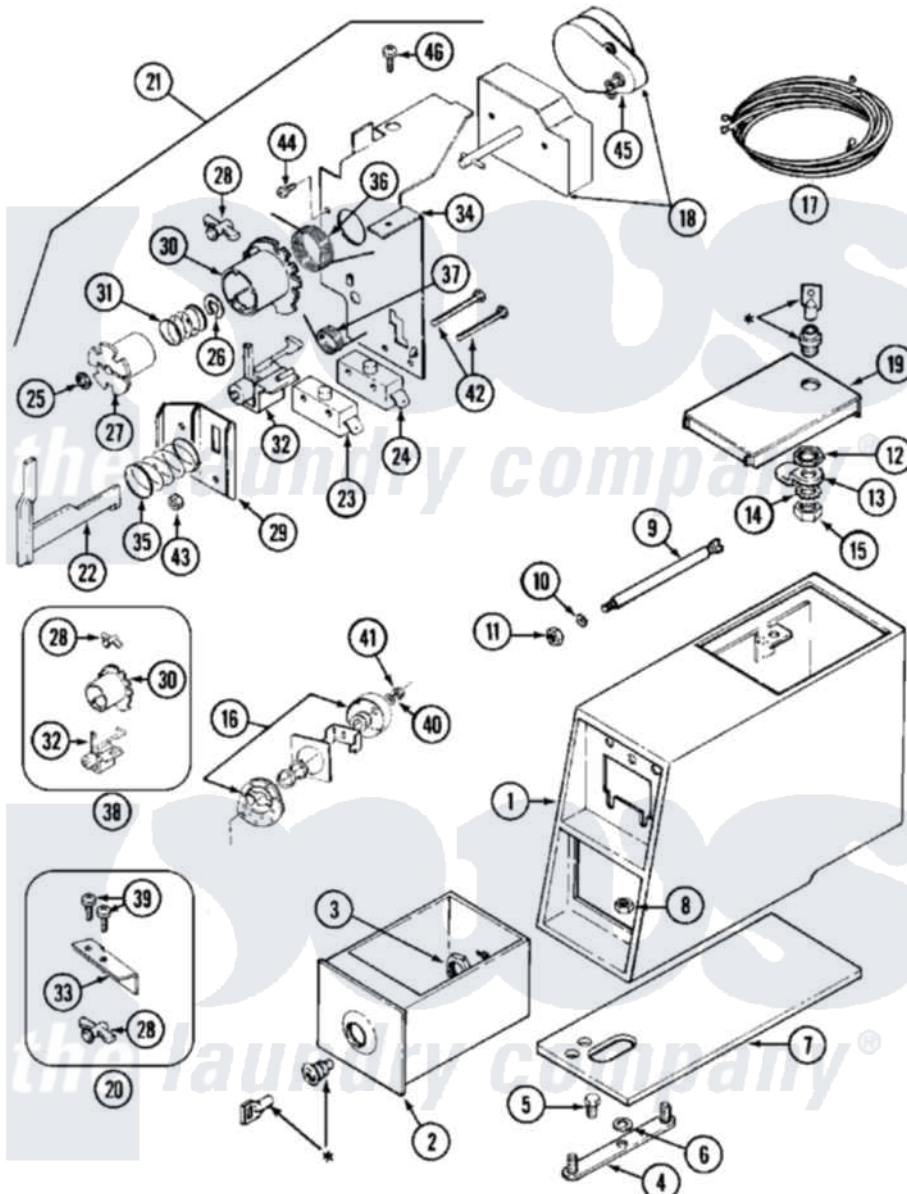

Maytag MDG10CSABW 02 - CONTROL CENTER

* CONTACT YOUR COMMERCIAL LAUNDRY DISTRIBUTOR

Maytag [Commercial Maytag MDG10CSABW Dryer Parts](#) Parts Diagram 02 - CONTROL CENTER
 Click on the part number to view part

Item	Original Part Number	Replaced By	Status	Part Description
001	206952	22001405		Case, Coin Slide
"	206952L	22001405		Case, Coin Slide
002	207913	208883		Coin Box K
"	NLA		Not Available	(ALM)
003	212328	W10139762		Hex Nut, 3/4-27
004	NLA		Not Available	STRAP, MOUNTING
005	211294	90767		Screw, 8A X 3/8 HeX Washer Head Tapping
006	910309			Washer, Mounting Strap
007	214660			Gasket, Control Center
008	Y052740	62739		Nut, Lock
009	215559			Bolt, Coin Slide Locking
010	910387			Lockwasher, Vault Assembly
011	Y052721			Nut, Terminal Block Plate
012	212328	W10139762		Hex Nut, 3/4-27
013	213750	W10133266		Cam-Lock
014	22001354	W10177242		Hex-Nut 9/32 - 28