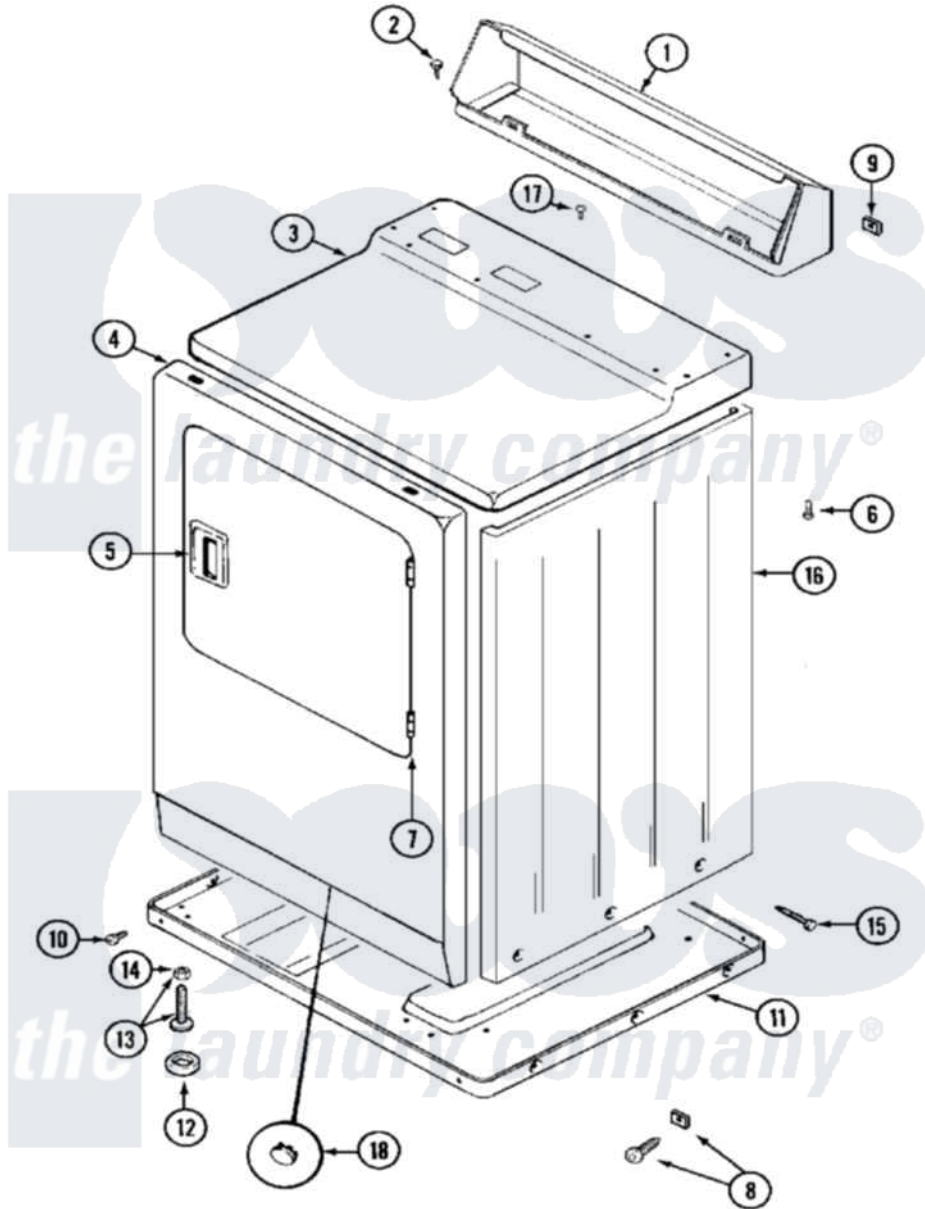

Maytag MDG10CSABW 03 - CABINET (FRONT)

Maytag [Commercial Maytag MDG10CSABW Dryer Parts](#) Parts Diagram 03 - CABINET (FRONT)
 Click on the part number to view part

Item	Original Part Number	Replaced By	Status	Part Description
001	NLA		Not Available	CONSOLE (WHT)
002	212276	W10116760		Screw
003	33001163		Not Available	COVER, TOP (WHT)
"	33001164		Not Available	COVER, TOP (ALM)
004	NLA		Not Available	PANEL, FRONT (WHT)
005	33001241			Handle, Door
"	33001254	37001047		Handle, Door
006	214354			Screw, Top Cover To Cabnt.
007	33001230			Hinge, Door
008	204439			Screw And Fstner Assembly
009	215075			Fastener, Control Panel To Console
010	Y313561			Screw---NA
"	Y310632	1163839		Screw
011	Y303361		Not Available	BASE ASSY. (UPPER & LOWER)
012	Y314137			Foot, Rubber

013	Y305086		Adjustable Leg And Nut
014	Y052740	62739	Nut, Lock
015	213007		Xfor Cabinet See Cabinet, Back
016	NLA		Not Available
017	210186	3370225	CABINET (WHT)
018	33001132	33002342	Screw
"	33001168		Not Available
			Plug, Sifht Hole
			PLUG, SIGHT HOLE (ALM)