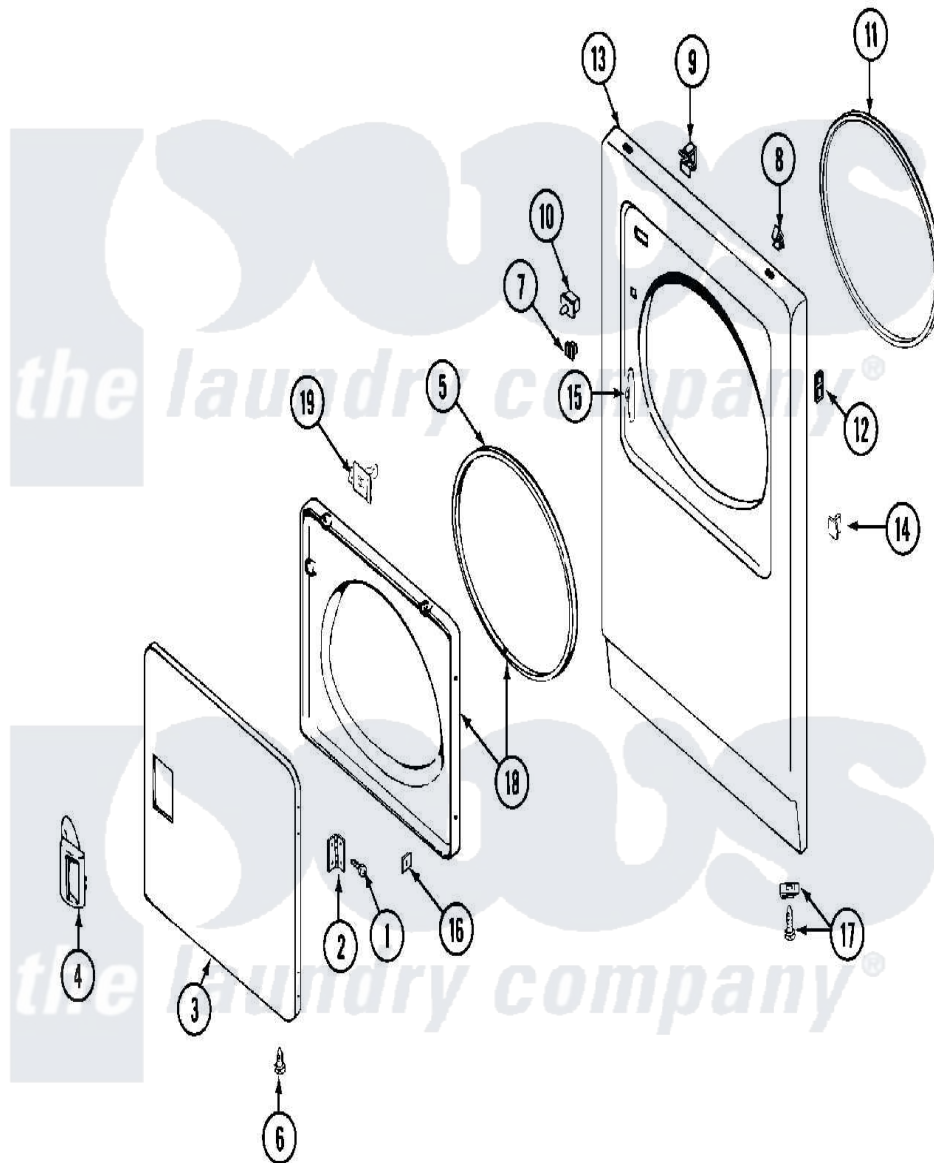

# Maytag MDG10CSABW 04 - DOOR

Maytag [Commercial Maytag MDG10CSABW Dryer Parts](#) Parts Diagram 04 - DOOR  
 Click on the part number to view part

Item	Original Part Number	Replaced By	Status	Part Description
001	<a href="#">Y314062</a>			Screw, Door Hinge And Panel
002	<a href="#">33001230</a>			Hinge, Door
003	<a href="#">33001240</a>			Door
"	33001257	<a href="#">33001240</a>		Door
004	<a href="#">33001241</a>			Handle, Door
"	33001254	<a href="#">37001047</a>		Handle, Door
005	<a href="#">33001131</a>			Seal, Door
006	33001132	<a href="#">33002342</a>		Plug, Sifht Hole
"	33001168		Not Available	PLUG, SIGHT HOLE (ALM)
007	Y304578	<a href="#">LA-1003</a>		Door Catch Kit
008	212982	<a href="#">22001650</a>		Fastener, Spring
009	<a href="#">Y310376</a>			Clip, Door Switch Harness
010	33001509	<a href="#">W10169313</a>		Switch-Dor
"	<a href="#">Y305753</a>	<a href="#">W10169313</a>		Switch-Dor
011	<a href="#">314937</a>			Seal, Front Panel
012	NLA		Not Available	SPEEDNUT, HINGE SCREW

"	NLA		Not Available	SCREW, PLASTIC
013	NLA		Not Available	PANEL, FRONT (WHT)
014	NLA		Not Available	PLUG, DOOR CATCH
015	<a href="#">33001175</a>			Cover, Hinge Hole
"	<a href="#">33001176</a>			Cover, Hinge Hole
016	<a href="#">Y313910</a>			Clip, Door Liner To Outer Panel
017	<a href="#">204439</a>			Screw And Fstner Assembly
018	33001243		Not Available	PANEL, INNER DOOR (W/SEAL)
019	314936	<a href="#">33001305</a>		Strike, Door
"	314944	<a href="#">33001305</a>		Strike, Door