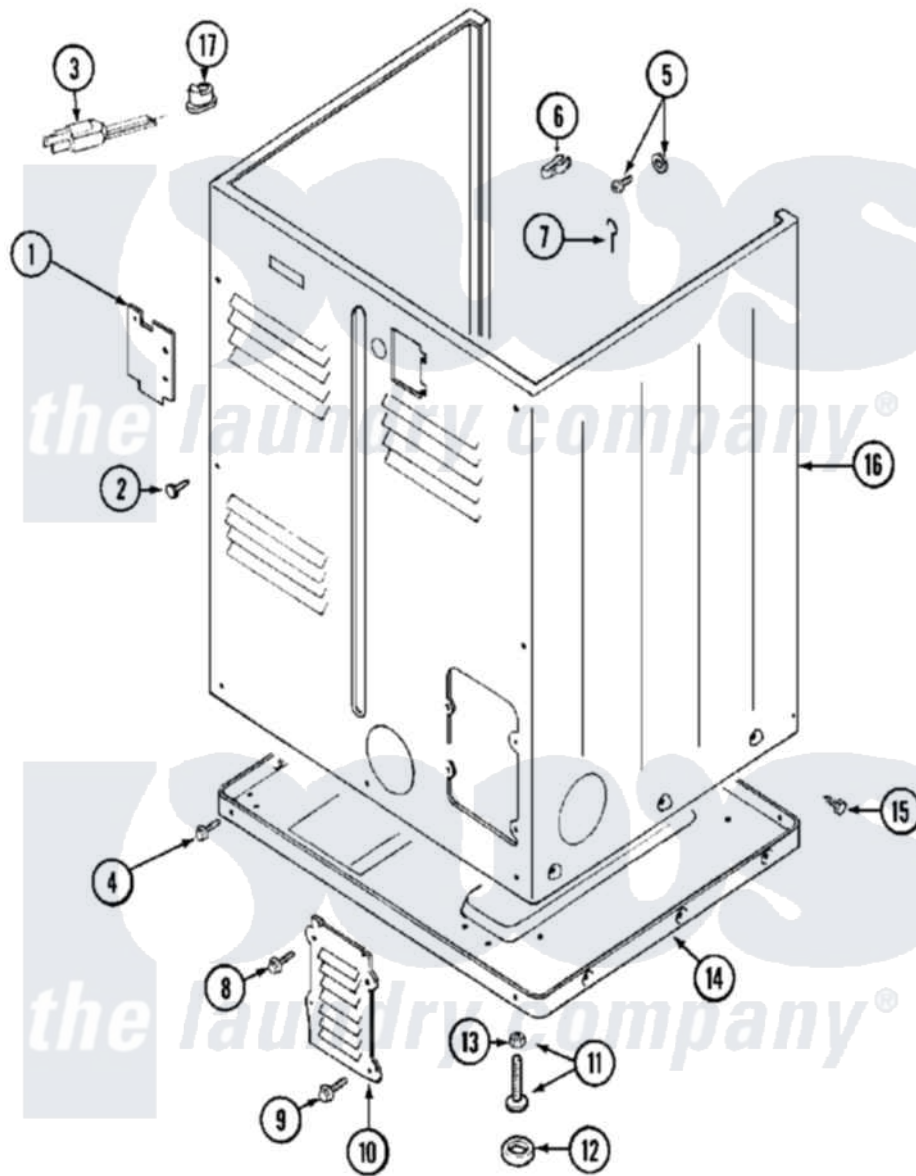

Maytag MDG10CSABW 05 - CABINET (REAR)

Maytag [Commercial Maytag MDG10CSABW Dryer Parts](#) Parts Diagram 05 - CABINET (REAR)
 Click on the part number to view part

Item	Original Part Number	Replaced By	Status	Part Description
001	Y312905		Not Available	COVER, TERMINAL
002	Y313561			Screw---NA
003	210186	3370225		Screw
"	211294	90767		Screw, 8A X 3/8 HeX Washer Head Tapping
"	33001284		Not Available	CORD, POWER
004	Y313561			Screw---NA
"	Y310632	1163839		Screw
005	NLA		Not Available	SCREW & WASHER ASSY.
006	301548			Clamp, Ground Wire
007	204807			Ground Wire, Supp. Plite To Top Cover
008	Y313559			Screw
009	211294	90767		Screw, 8A X 3/8 HeX Washer Head Tapping
010	Y312951		Not Available	ACCESS COVER, BACK
011	Y305086			Adjustable Leg And Nut

012	Y314137		Foot, Rubber
013	Y052740	62739	Nut, Lock
014	Y303361		Not Available
			BASE ASSY. (UPPER & LOWER)
015	213007		Xfor Cabinet See Cabinet, Back
016	NLA		Not Available
			CABINET (WHT)
017	211881		Grommet, Cord Part Not Used- Gas Models Only