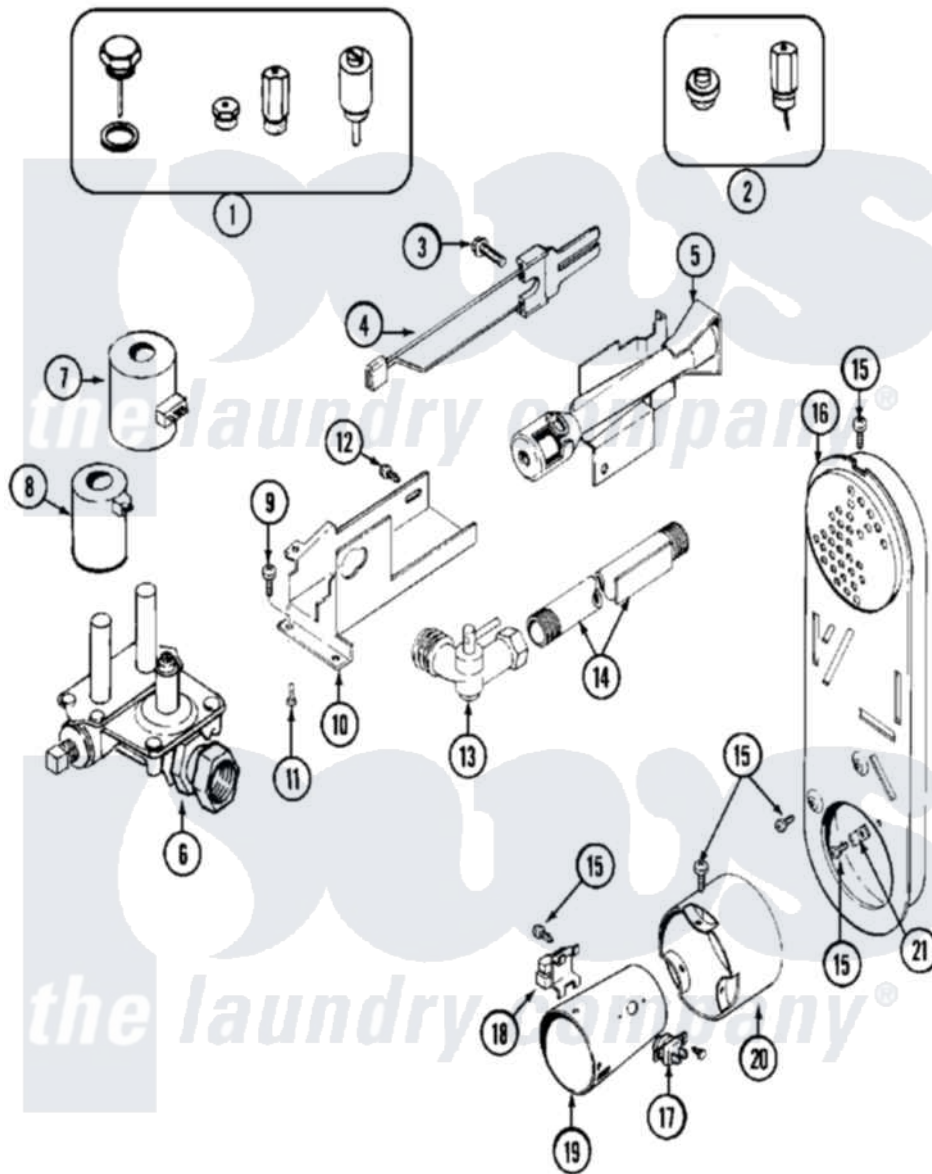

# Maytag MDG10CSABW 07 - GAS VALVE

Maytag [Commercial Maytag MDG10CSABW Dryer Parts](#) Parts Diagram 07 - GAS VALVE  
 Click on the part number to view part

Item	Original Part Number	Replaced By	Status	Part Description
001	Y308378	<a href="#">W10402145</a>		LP Gas Con
002	Y308377		Not Available	CONVERSION KIT (LP TO NATURAL)
003	<a href="#">304971</a>			Screw Note: Screw, Igniter
004	304970	<a href="#">4391996</a>		Ignitor
005	33001247	<a href="#">33002793</a>		Burner Assembly
006	<a href="#">308345</a>			Valve, Gas
007	<a href="#">306106</a>			Coil, Holding And Booster-W
008	306105	<a href="#">694540</a>		Coil, 60 Hz
009	<a href="#">Y313561</a>			Screw----NA
010	<a href="#">314566</a>			Gas Control Bracket
011	<a href="#">Y313559</a>			Screw
012	314082	<a href="#">90767</a>		Screw, 8A X 3/8 HeX Washer Head Tapping
"	314568	<a href="#">Y313559</a>		Screw
013	<a href="#">Y303349</a>			Angle Shut-Off, Gas Valve Pipe And Bracket Assembly

014	Y303383	<a href="#">33001735</a>	Series 18 Not Needed Use Vavle
015	<a href="#">211294</a>	<a href="#">90767</a>	Screw, 8A X 3/8 HeX Washer Head Tapping
016	Y308504	Not Available	INLET DUCT ASSEMBLY
017	<a href="#">305169</a>		Thermostat, Hi-Limit Gas
018	Y303377	<a href="#">338906</a>	Radiant, Sensor
019	<a href="#">Y308548</a>		Combustion Cone Assembly
020	<a href="#">Y303841</a>		Cone, Extension
021	<a href="#">Y312890</a>		Retainer, Heater Chamber