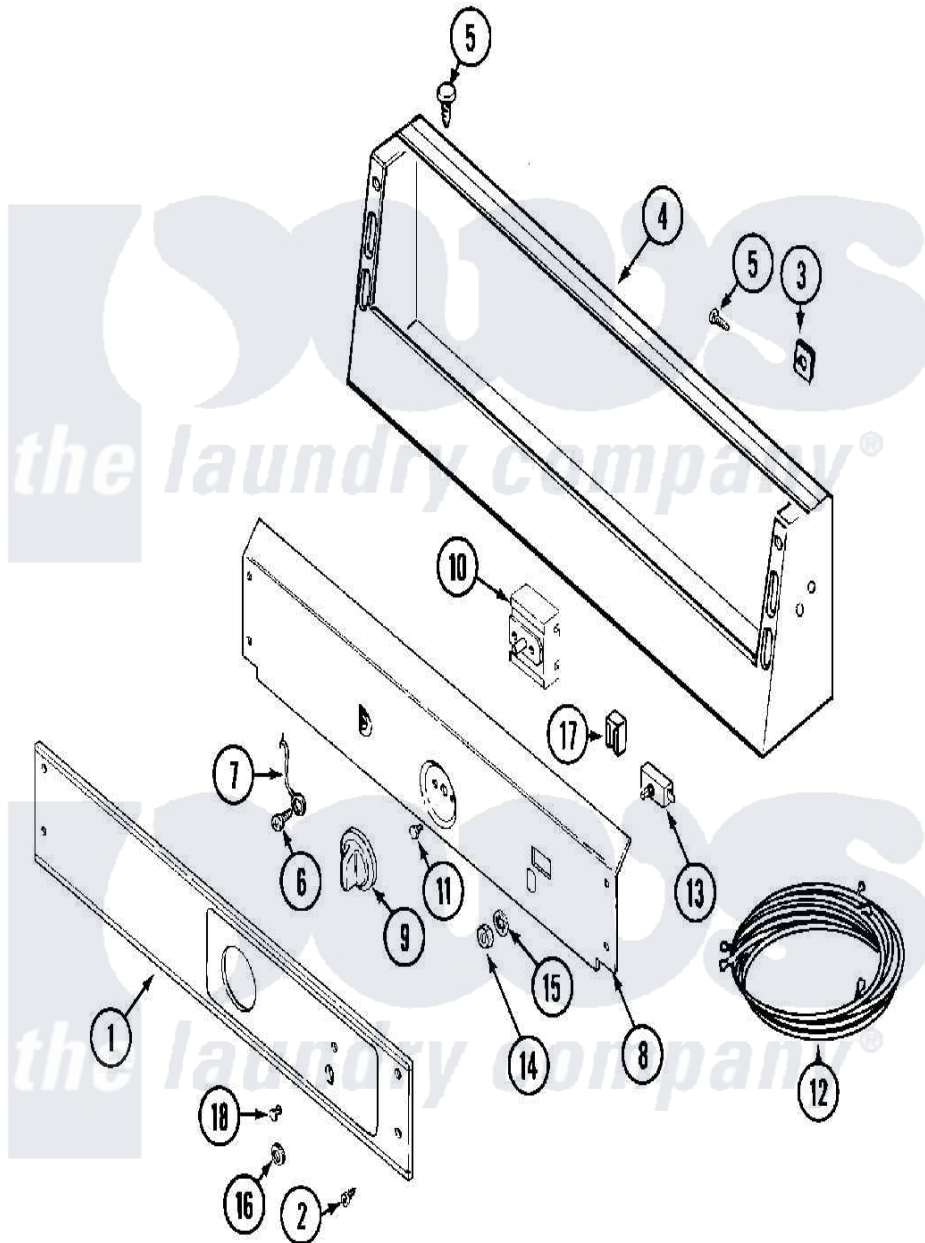

# Maytag MDG10CSAGL 01 - CONTROL PANEL

Maytag [Commercial Maytag MDG10CSAGL Dryer Parts](#) Parts Diagram 01 - CONTROL PANEL  
 Click on the part number to view part

Item	Original Part Number	Replaced By	Status	Part Description
001	<a href="#">33001022</a>			Panel, Control
002	<a href="#">215506</a>			Screw, Control Panel Overlay
003	<a href="#">215003</a>			Fastener, Panel And Bracket
004	NLA		Not Available	CONSOLE (WHT)
005	212276	<a href="#">W10116760</a>		Screw
006	<a href="#">211252</a>			Screw, Ground Wire
"	<a href="#">Y313559</a>			Screw
007	<a href="#">205810</a>			Wire, Ground
008	314912		Not Available	BRACKET, CONTROL PANEL (WHT)
"	NLA		Not Available	(ALM)
009	<a href="#">306938</a>			Knob, Selector Switch
010	307237	<a href="#">W10327105</a>		Switch, Cycle Selection
011	<a href="#">Y313588</a>	<a href="#">488234</a>		Screw 8-32 X 1/4
012	<a href="#">33001029</a>			Wire Harness, Main
"	<a href="#">33001531</a>			Harness, Wire
013	306940	<a href="#">W10149462</a>		Switch, Push-To-Start

014	Y312706	<a href="#">422617</a>	Nut
015	<a href="#">312751</a>		Lockwasher, Start Switch
016	<a href="#">Y312702</a>		Knurled Nut, Start Switch
017	22001365	<a href="#">W10139459</a>	Lamp-Indicator 230 V.
018	<a href="#">215564</a>		Lens, Indicator Light