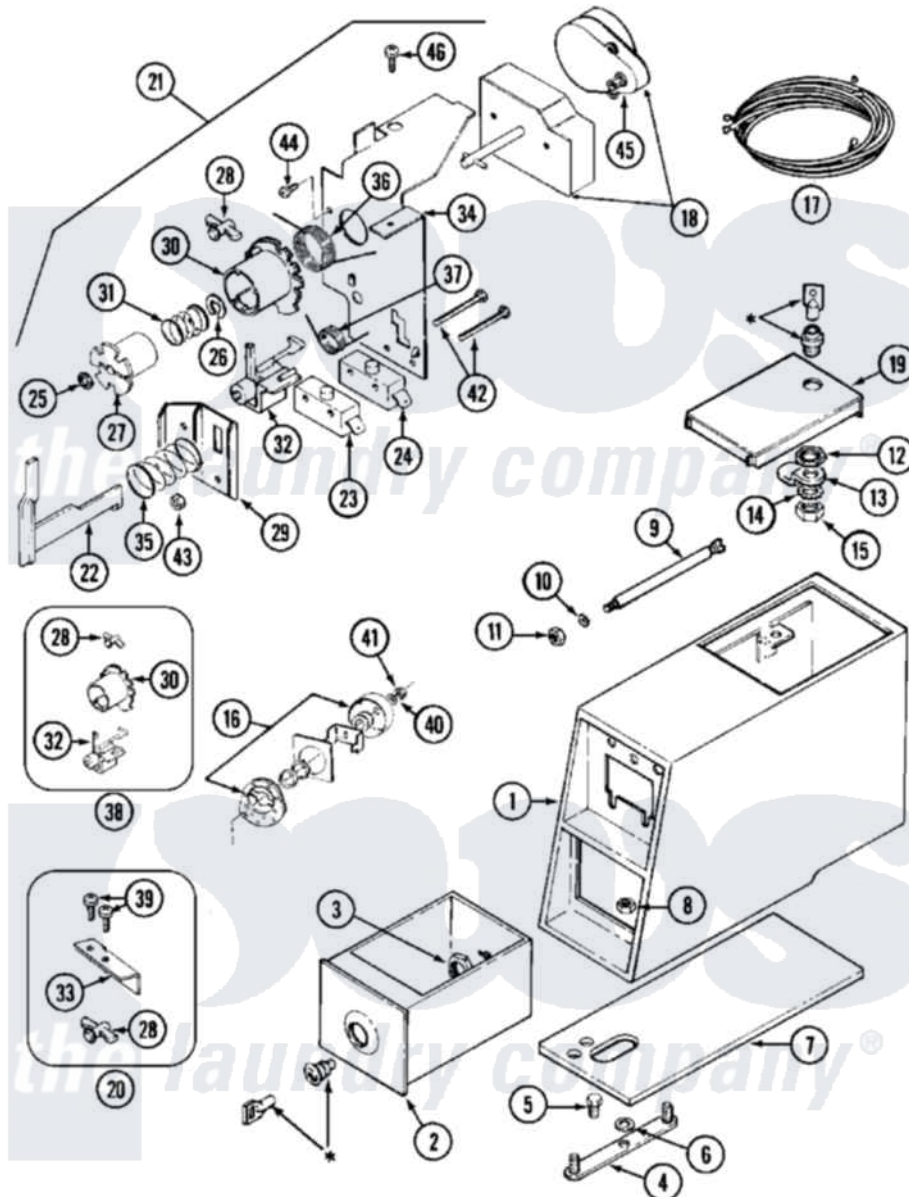

Maytag MDG10CSAGL 02 - CONTROL CENTER

* CONTACT YOUR COMMERCIAL LAUNDRY DISTRIBUTOR

Maytag [Commercial Maytag MDG10CSAGL Dryer Parts](#) Parts Diagram 02 - CONTROL CENTER
 Click on the part number to view part

Item	Original Part Number	Replaced By	Status	Part Description
001	206952	22001405		Case, Coin Slide
"	206952L	22001405		Case, Coin Slide
002	207913	208883		Coin Box K
"	NLA		Not Available	(ALM)
003	212328	W10139762		Hex Nut, 3/4-27
004	NLA		Not Available	MTG. STRAP----NA
005	211294	90767		Screw, 8A X 3/8 HeX Washer Head Tapping
006	910309			Washer, Mounting Strap
007	214660			Gasket, Control Center
008	Y052740	62739		Nut, Lock
009	215559			Bolt, Coin Slide Locking
010	910387			Lockwasher, Vault Assembly
011	Y052721			Nut, Terminal Block Plate
012	212328	W10139762		Hex Nut, 3/4-27
013	213750	W10133266		Cam-Lock
014	22001354	W10177242		Hex-Nut 9/32 - 28