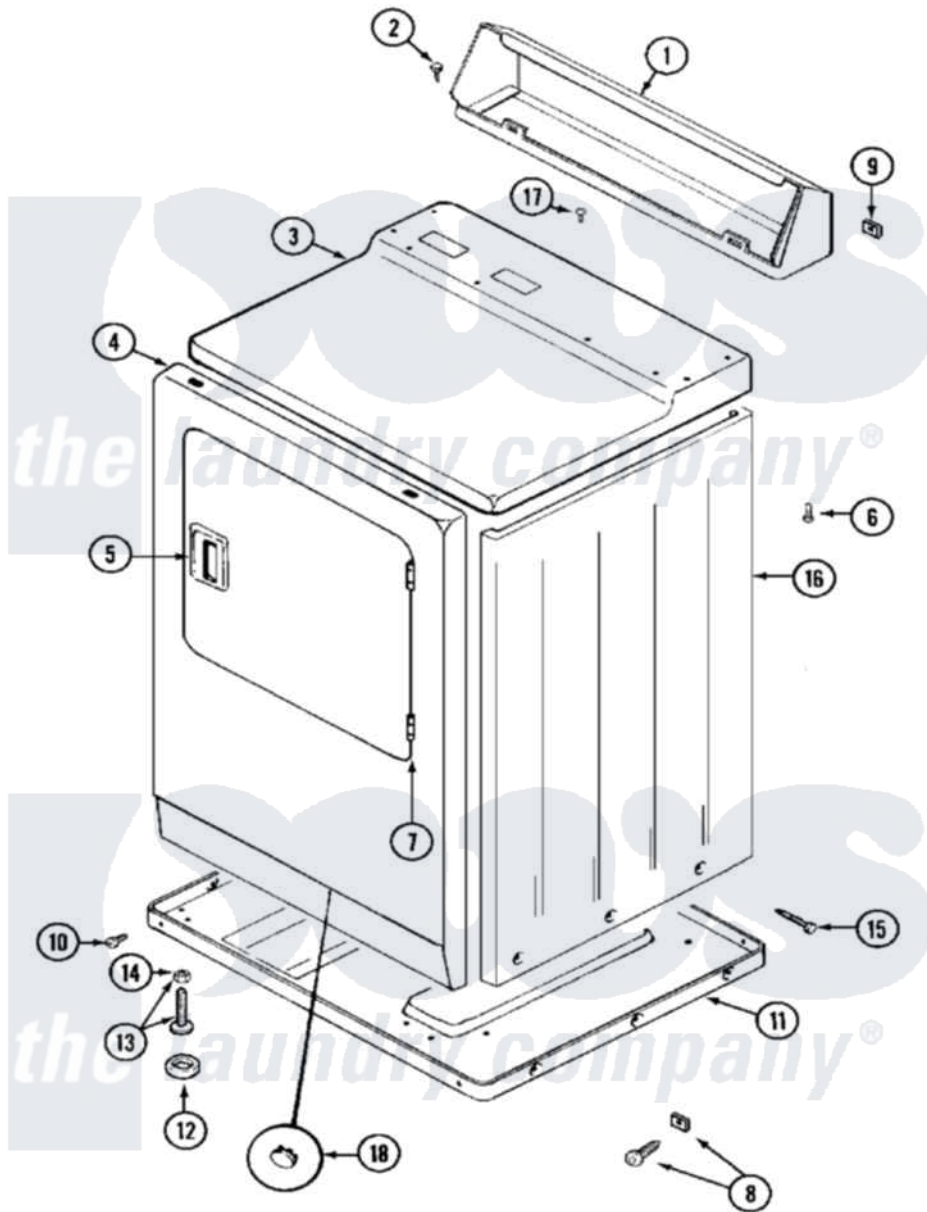

Maytag MDG10CSAGL 03 - CABINET (FRONT)

Maytag Commercial Maytag MDG10CSAGL Dryer Parts Parts Diagram 03 - CABINET (FRONT)

Click on the part number to view part

Item	Original Part Number	Replaced By	Status	Part Description
001	NLA		Not Available	CONSOLE (WHT)
002	212276	W10116760		Screw
003	33001163		Not Available	COVER, TOP (WHT)
"	33001164		Not Available	COVER, TOP (ALM)
004	NLA		Not Available	PANEL, FRONT (WHT)
005	33001241			Handle, Door
"	33001254	37001047		Handle, Door
006	214354			Screw, Top Cover To Cabnt.
007	33001230			Hinge, Door
008	204439			Screw And Fstner Assembly
009	215075			Fastener, Control Panel To Console
010	Y313561			Screw---NA
"	Y310632	1163839		Screw
011	Y303361		Not Available	BASE ASSY. (UPPER & LOWER)
012	Y314137			Foot, Rubber

013	Y305086		Adjustable Leg And Nut
014	Y052740	62739	Nut, Lock
015	213007		Xfor Cabinet See Cabinet, Back
016	NLA		Not Available
017	210186	3370225	CABINET (WHT)
018	33001132	33002342	Screw
"	33001168		Not Available
			Plug, Sifht Hole
			PLUG, SIGHT HOLE (ALM)