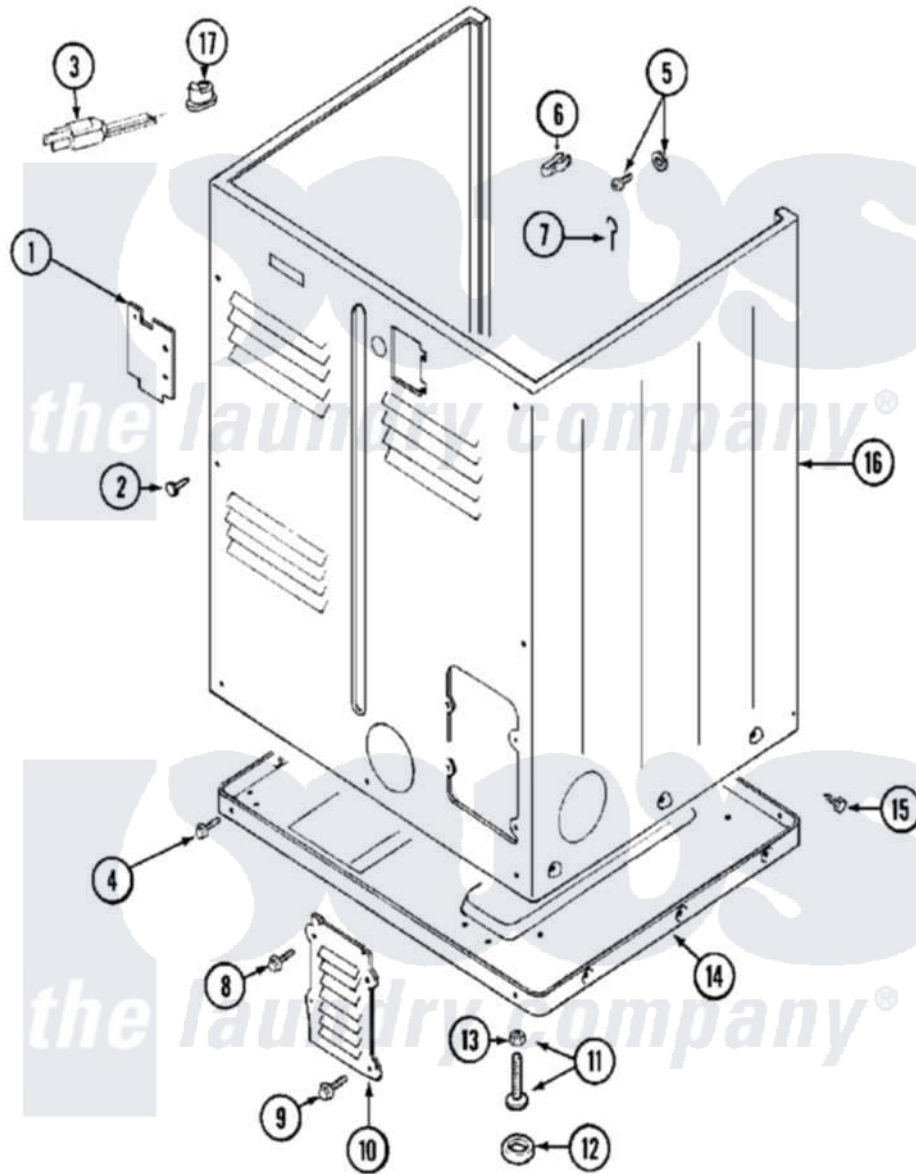

# Maytag MDG10CSAGL 05 - CABINET (REAR)

Maytag [Commercial Maytag MDG10CSAGL Dryer Parts](#) Parts Diagram 05 - CABINET (REAR)  
 Click on the part number to view part

Item	Original Part Number	Replaced By	Status	Part Description
001	Y312905		Not Available	COVER, TERMINAL
002	<a href="#">Y313561</a>			Screw---NA
003	210186	<a href="#">3370225</a>		Screw
"	<a href="#">211294</a>	<a href="#">90767</a>		Screw, 8A X 3/8 HeX Washer Head Tapping
"	308966		Not Available	CORD, POWER (EXPORT)
"	33001285		Not Available	CORD, POWER
004	<a href="#">Y313561</a>			Screw---NA
"	Y310632	<a href="#">1163839</a>		Screw
005	NLA		Not Available	SCREW & WASHER ASSY.
006	<a href="#">301548</a>			Clamp, Ground Wire
007	<a href="#">204807</a>			Ground Wire, Supp. Plte To Top Cover
008	<a href="#">Y313559</a>			Screw
009	<a href="#">211294</a>	<a href="#">90767</a>		Screw, 8A X 3/8 HeX Washer Head Tapping
010	Y312951		Not Available	ACCESS COVER, BACK

011	<a href="#">Y305086</a>		Adjustable Leg And Nut
012	<a href="#">Y314137</a>		Foot, Rubber
013	<a href="#">Y052740</a>	<a href="#">62739</a>	Nut, Lock
014	Y303361	Not Available	BASE ASSY. (UPPER & LOWER)
015	<a href="#">213007</a>		Xfor Cabinet See Cabinet, Back
016	NLA	Not Available	CABINET (WHT)
017	NLA	Not Available	GROMMET, CORD