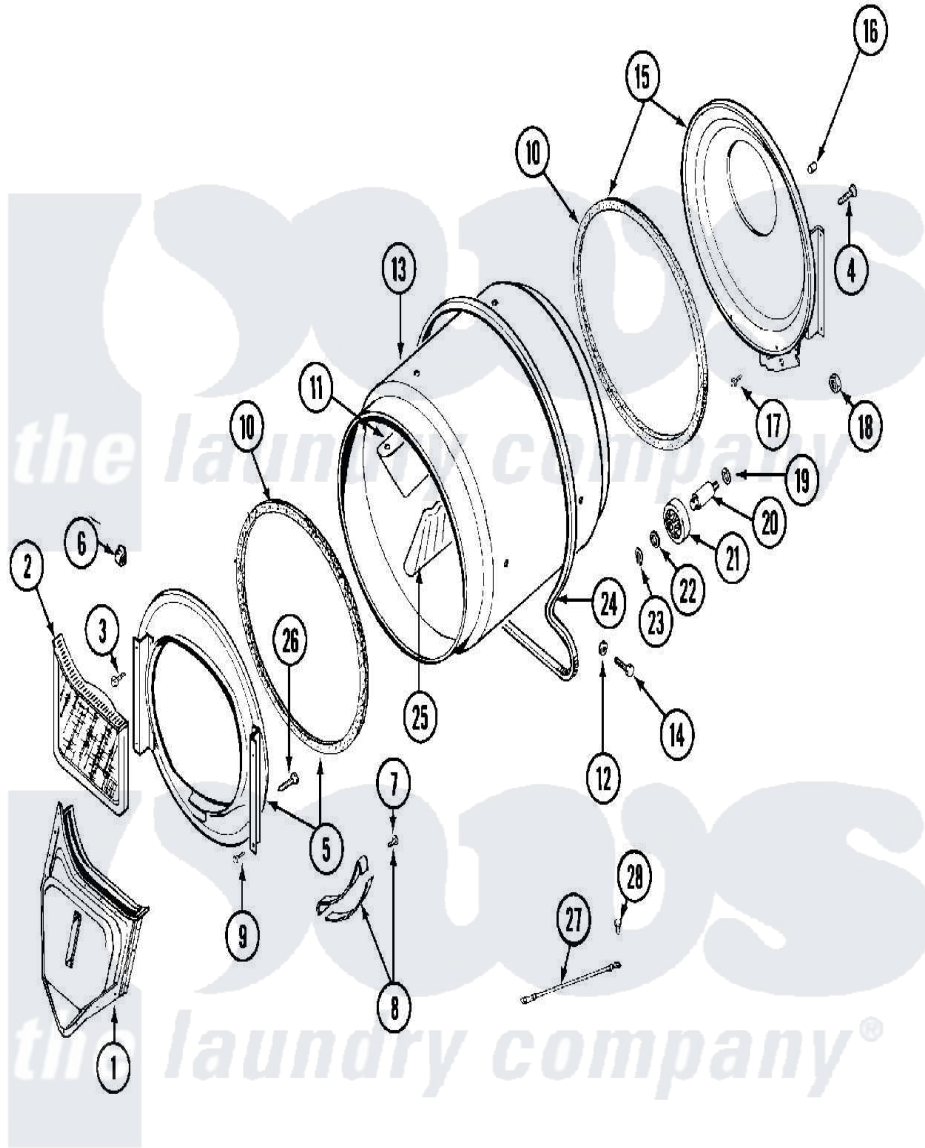

Maytag MDG10CSAGL 06 - TUMBLER

Maytag [Commercial Maytag MDG10CSAGL Dryer Parts](#) Parts Diagram 06 - TUMBLER
 Click on the part number to view part

Item	Original Part Number	Replaced By	Status	Part Description
001	33001016			Outlet Duct Assembly
002	33001170	33002970		Lint Filte
003	NLA		Not Available	SCREW, TUMBLER SUPPORT
004	Y313561			Screw---NA
005	33001179			Front, Tumbler
006	Y310376			Clip, Door Switch Harness
007	210720			Rivet, Bearing To Tumbler Frnt
008	306508			Tumbler Bearing Kit ---W
009	Y310632	1163839		Screw
010	314820			Seal, Tumbler
011	33001012			Baffle
012	314158			Washer, Baffle To Tumbler
013	33001108		Not Available	DRYER TUMBLER, W/O BAFFLES
014	Y310759			Screw, Tumbler Baffles
015	33001178			Back, Tumbler

016	NLA	Not Available	COVER, THREAD
017	Y310632	1163839	Screw
018	312538	33001443	Nut, Hex
019	Y313347	312535	Washer, Vault Mounting Brk.
020	Y312948	6-3129480	Shaft- Tumbler
021	Y303373	12001541	Drum Roller/Washer Assembly--W
022	312535		Washer, Vault Mounting Brk.
023	410233	9703438	Ring-Retrn
024	Y312959		Poly "V" Belt For Tumbler
025	33001004		Baffle, Tall
026	Y314110	33002917	Screw, No.10-16
027	901220		Ground Wire
028	910343	488234	Screw 8-32 X 1/4