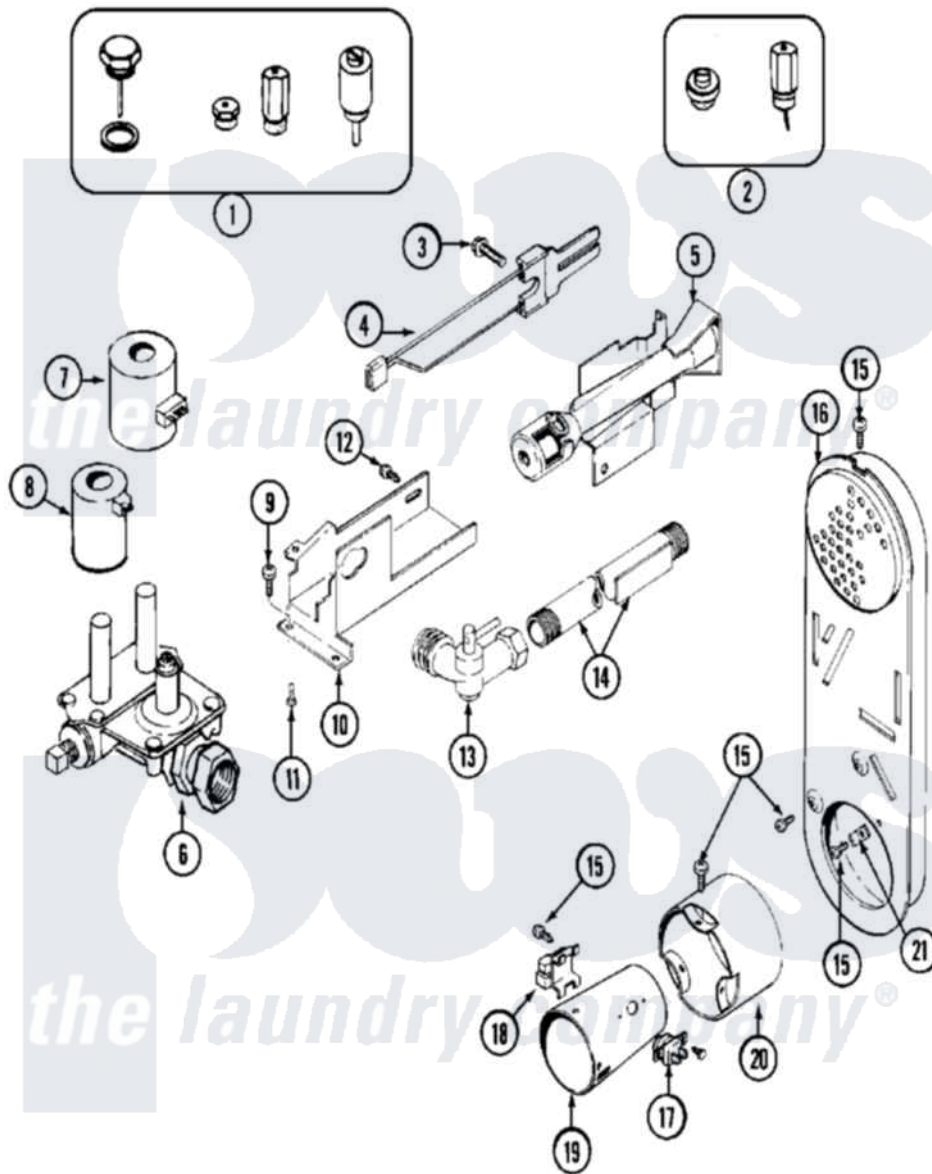

# Maytag MDG10CSAGL 07 - GAS VALVE

Maytag [Commercial Maytag MDG10CSAGL Dryer Parts](#) Parts Diagram 07 - GAS VALVE  
 Click on the part number to view part

Item	Original Part Number	Replaced By	Status	Part Description
001	Y308378	<a href="#">W10402145</a>		LP Gas Con
002	Y308377		Not Available	CONVERSION KIT (LP TO NATURAL)
003	<a href="#">304971</a>			Screw Note: Screw, Igniter
004	304970	<a href="#">4391996</a>		Ignitor
005	33001247	<a href="#">33002793</a>		Burner Assembly
006	<a href="#">307927</a>			Valve, Gas
007	<a href="#">Y307931</a>			Coil, Holding And Booster
008	<a href="#">307930</a>			Coil, Secondary
009	<a href="#">Y313561</a>			Screw----NA
010	<a href="#">314566</a>			Gas Control Bracket
011	<a href="#">Y313559</a>			Screw
012	314082	<a href="#">90767</a>		Screw, 8A X 3/8 HeX Washer Head Tapping
"	314568	<a href="#">Y313559</a>		Screw
013	<a href="#">Y303349</a>			Angle Shut-Off, Gas Valve Pipe And Bracket Assembly

014	Y303383	<a href="#">33001735</a>	Series 18 Not Needed Use Vavle
015	<a href="#">211294</a>	<a href="#">90767</a>	Screw, 8A X 3/8 HeX Washer Head Tapping
016	Y308504	Not Available	INLET DUCT ASSEMBLY
017	<a href="#">303395</a>		Thermostat, Hi-Limit
018	Y303377	<a href="#">338906</a>	Radiant, Sensor
019	<a href="#">Y308548</a>		Combustion Cone Assembly
020	<a href="#">Y303841</a>		Cone, Extension
021	<a href="#">Y312890</a>		Retainer, Heater Chamber