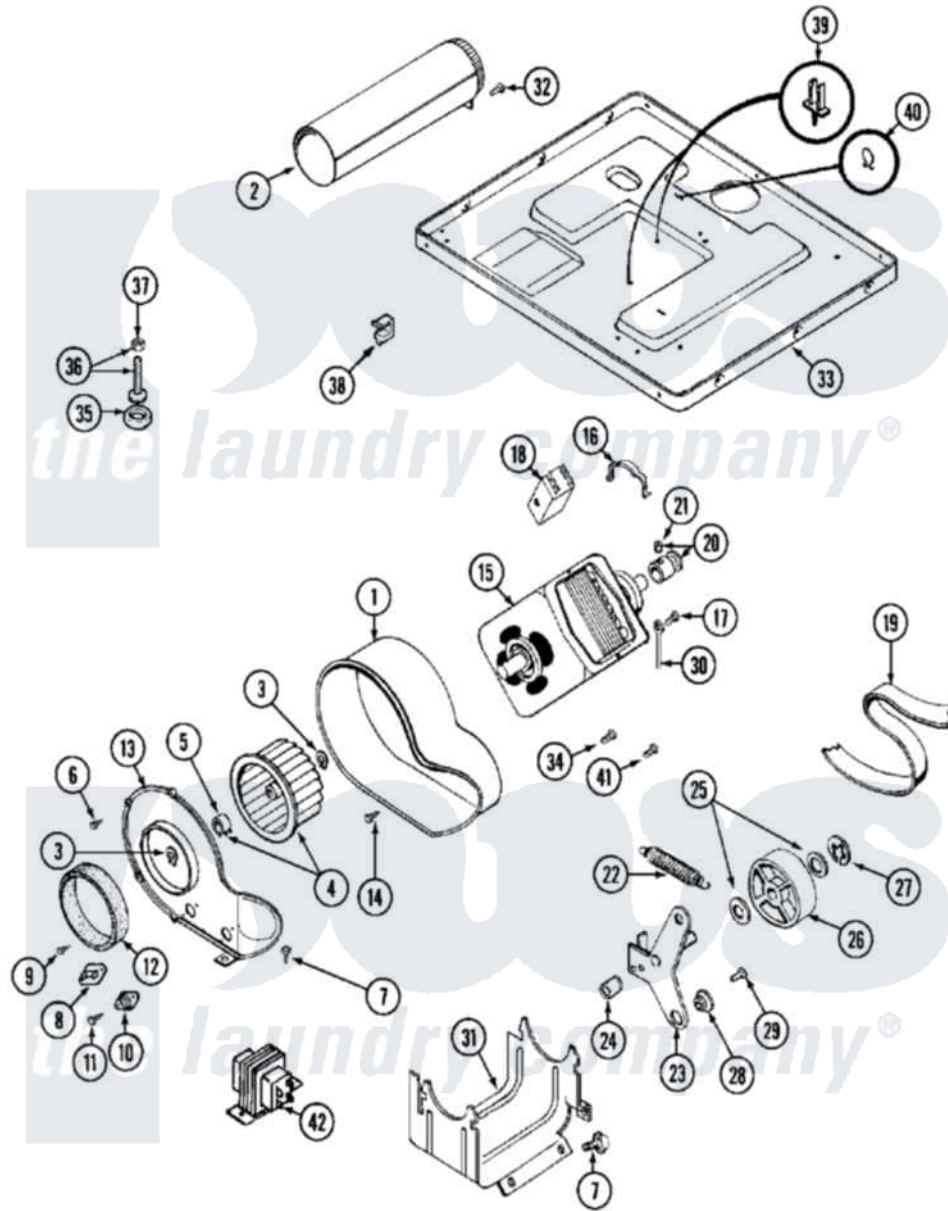

# Maytag MDG10CSAGL 08 - MOTOR DRIVE

Maytag Commercial Maytag MDG10CSAGL Dryer Parts Parts Diagram 08 - MOTOR DRIVE  
 Click on the part number to view part

Item	Original Part Number	Replaced By	Status	Part Description
001	<a href="#">Y312893</a>			Housing, Blower
002	<a href="#">Y303442</a>			EXHAUST DUCT ASSEMBLY
003	410233	<a href="#">9703438</a>		Ring-Retrnr
004	<a href="#">Y303836</a>			Blower Wheel Assembly And Clamp
005	<a href="#">312967</a>			Clamp, Blower Housing
006	Y312961	<a href="#">W10116751</a>		Screw
007	<a href="#">Y313561</a>			Screw----NA
008	<a href="#">303392</a>			Thermostat, Cycling
"	<a href="#">306966</a>			Thermostat, Multi-Temp Part Not Used Mdg26ct-MN Only
009	<a href="#">211294</a>	<a href="#">90767</a>		Screw, 8A X 3/8 HeX Washer Head Tapping
010	<a href="#">306604</a>			Cut-Off, Thermal Part Not Used
011	NLA		Not Available	SCREW, THERMAL CUT-OFF
012	<a href="#">Y312901</a>			Seal, Housing Cover
013	314778		Not Available	COVER, BLOWER HOUSING