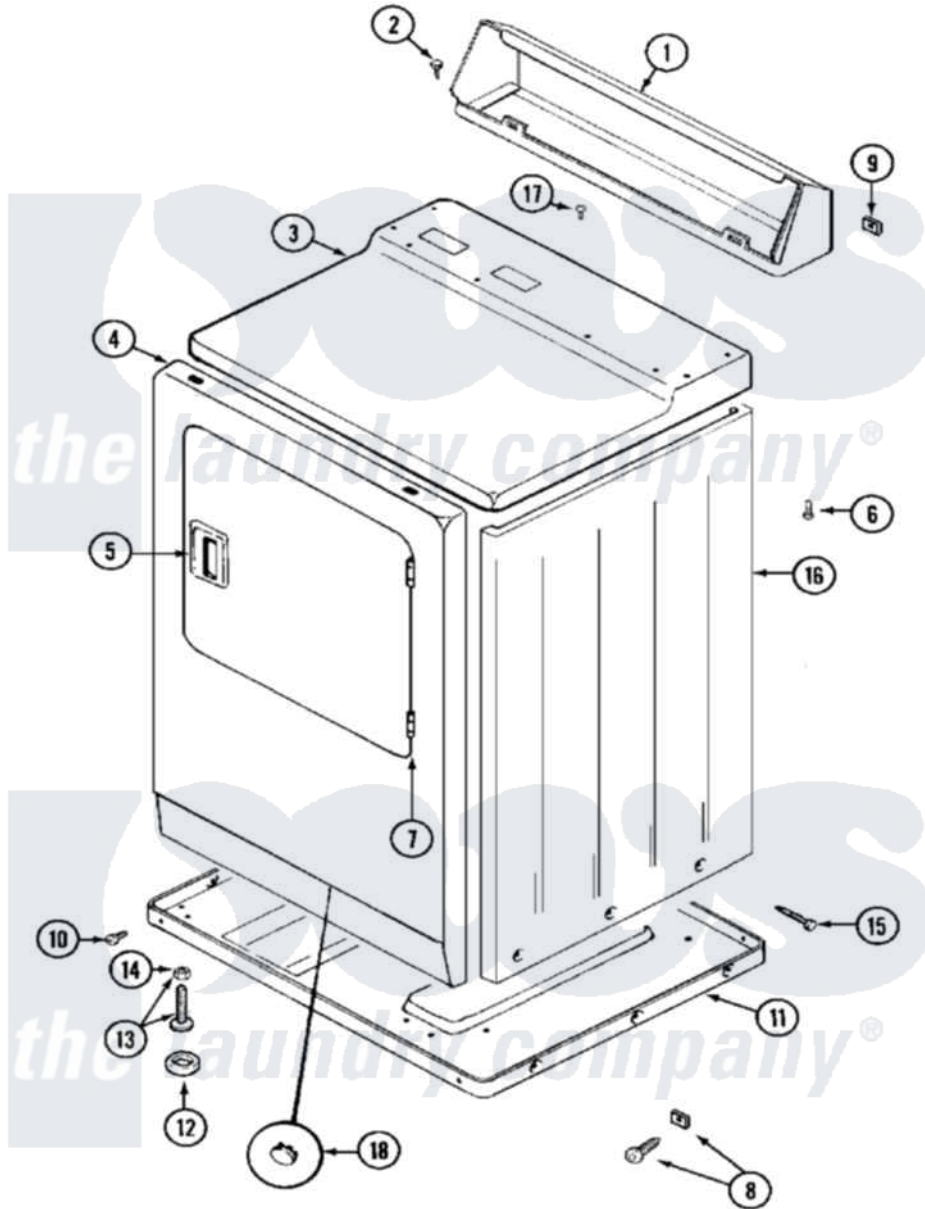

# Maytag MDG10CSAGW 03 - CABINET (FRONT)

Maytag [Commercial Maytag MDG10CSAGW Dryer Parts](#) Parts Diagram 03 - CABINET (FRONT)  
 Click on the part number to view part

Item	Original Part Number	Replaced By	Status	Part Description
001	NLA		Not Available	CONSOLE (WHT)
002	212276	<a href="#">W10116760</a>		Screw
003	33001163		Not Available	COVER, TOP (WHT)
"	33001164		Not Available	COVER, TOP (ALM)
004	NLA		Not Available	PANEL, FRONT (WHT)
005	<a href="#">33001241</a>			Handle, Door
"	33001254	<a href="#">37001047</a>		Handle, Door
006	<a href="#">214354</a>			Screw, Top Cover To Cabnt.
007	<a href="#">33001230</a>			Hinge, Door
008	<a href="#">204439</a>			Screw And Fstner Assembly
009	<a href="#">215075</a>			Fastener, Control Panel To Console
010	<a href="#">Y313561</a>			Screw---NA
"	Y310632	<a href="#">1163839</a>		Screw
011	Y303361		Not Available	BASE ASSY. (UPPER & LOWER)
012	<a href="#">Y314137</a>			Foot, Rubber

013	<a href="#">Y305086</a>		Adjustable Leg And Nut	
014	<a href="#">Y052740</a>	<a href="#">62739</a>	Nut, Lock	
015	<a href="#">213007</a>		Xfor Cabinet See Cabinet, Back	
016	NLA		Not Available	CABINET (WHT)
017	210186	<a href="#">3370225</a>		Screw
018	33001132	<a href="#">33002342</a>		Plug, Sifht Hole
"	33001168		Not Available	PLUG, SIGHT HOLE (ALM)