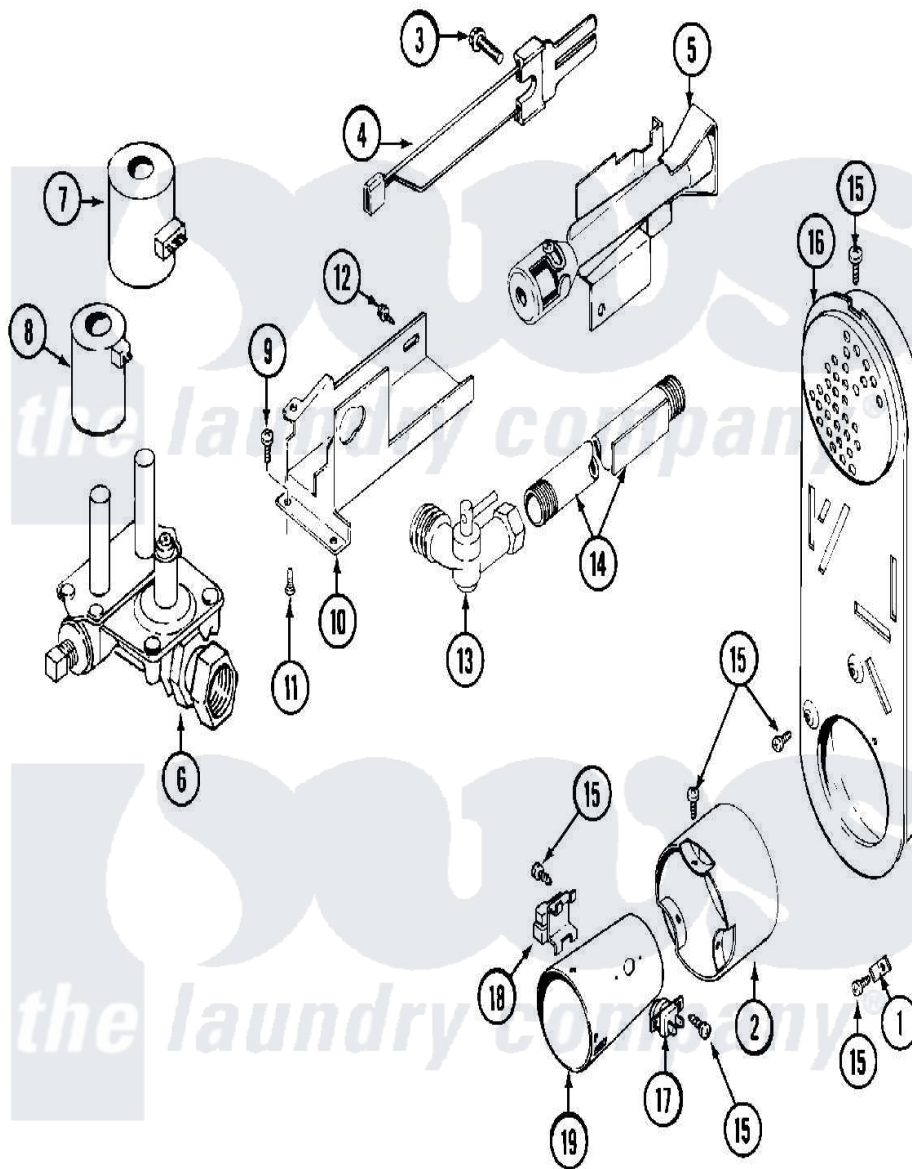

Maytag MDG10CSAKL 06 - GAS VALVE

Maytag [Commercial Maytag MDG10CSAKL Dryer Parts](#) Parts Diagram 06 - GAS VALVE
 Click on the part number to view part

Item	Original Part Number	Replaced By	Status	Part Description
001	Y312890			Retainer, Heater Chamber
002	Y303841			Cone, Extension
003	304971			Screw Note: Screw, Igniter
004	304970	4391996		Ignitor
005	33001247	33002793		Burner Assembly
006	307927			Valve, Gas
007	Y307931			Coil, Holding And Booster
008	307930			Coil, Secondary
009	Y313561			Screw---NA
010	314566			Gas Control Bracket
011	Y313559			Screw
012	314082	90767		Screw, 8A X 3/8 HeX Washer Head Tapping
"	314568	Y313559		Screw
013	Y303349			Angle Shut-Off, Gas Valve
014	Y303383	33001735		Pipe And Bracket Assembly Series 18 Not Needed Use

015	211294	90767	Vavle	Screw, 8A X 3/8 HeX Washer Head Tapping
016	Y308504		Not Available	INLET DUCT ASSEMBLY
017	303395			Thermostat, Hi-Limit
018	Y303377	338906		Radiant, Sensor
019	Y308548			Combustion Cone Assembly