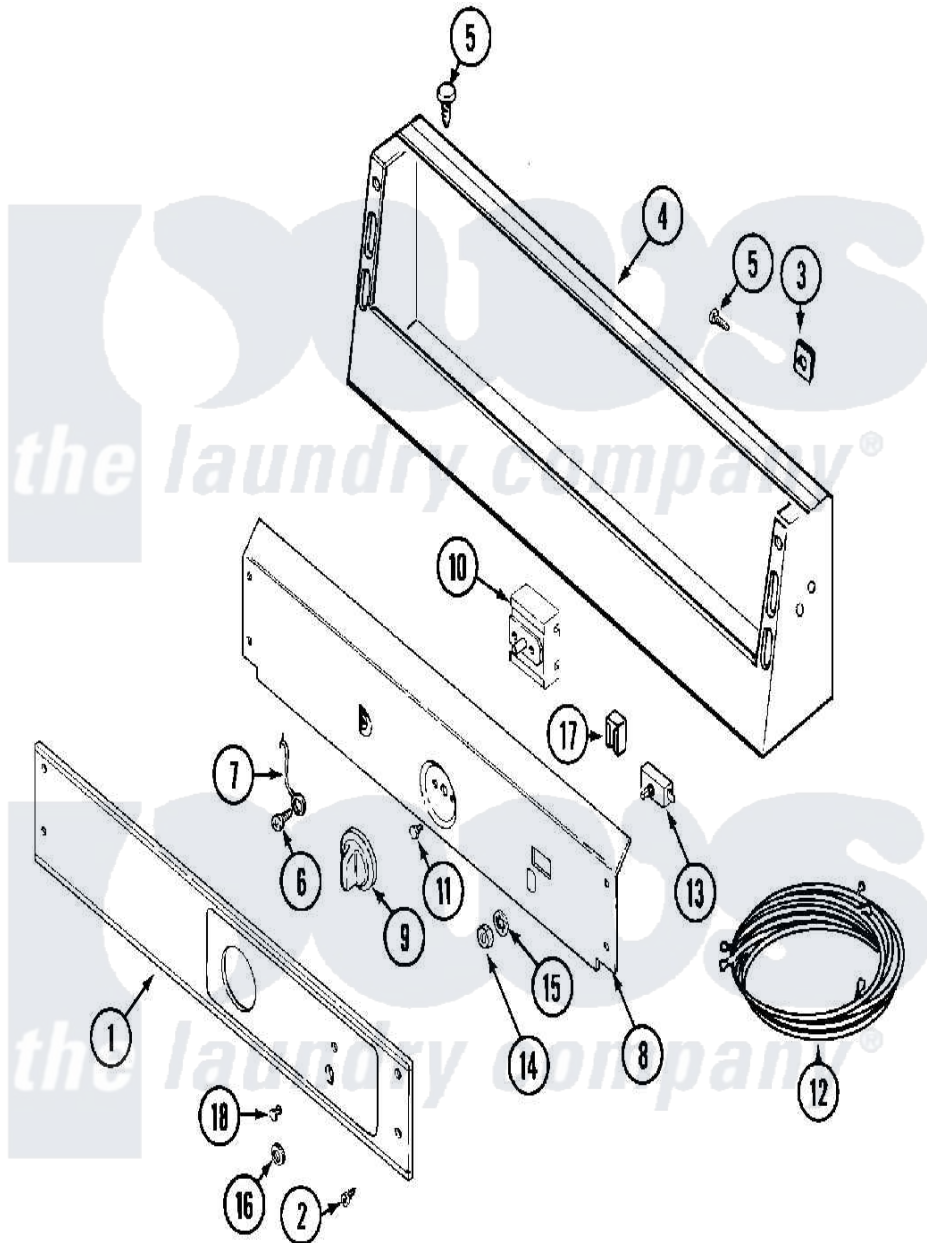

# Maytag MDG10CSEGL 01 - CONTROL PANEL

Maytag [Commercial Maytag MDG10CSEGL Dryer Parts](#) Parts Diagram 01 - CONTROL PANEL  
 Click on the part number to view part

Item	Original Part Number	Replaced By	Status	Part Description
001	<a href="#">33001022</a>			Panel, Control
002	<a href="#">215506</a>			Screw, Control Panel Overlay
003	<a href="#">215003</a>			Fastener, Panel And Bracket
004	NLA		Not Available	CONSOLE (WHT)
005	212276	<a href="#">W10116760</a>		Screw
006	<a href="#">211252</a>			Screw, Ground Wire
"	<a href="#">Y313559</a>			Screw
007	<a href="#">205810</a>			Wire, Ground
008	314912		Not Available	BRACKET, CONTROL PANEL (WHT)
"	NLA		Not Available	(ALM)
009	<a href="#">306938</a>			Knob, Selector Switch
010	307237	<a href="#">W10327105</a>		Switch, Cycle Selection
011	<a href="#">Y313588</a>	<a href="#">488234</a>		Screw 8-32 X 1/4
012	<a href="#">33001029</a>			Wire Harness, Main
"	<a href="#">33001531</a>			Harness, Wire
013	306940	<a href="#">W10149462</a>		Switch, Push-To-Start

014	Y312706	<a href="#">422617</a>	Nut
015	<a href="#">312751</a>		Lockwasher, Start Switch
016	<a href="#">Y312702</a>		Knurled Nut, Start Switch
017	22001365	<a href="#">W10139459</a>	Lamp-Indicator 230 V.
018	<a href="#">215564</a>		Lens, Indicator Light