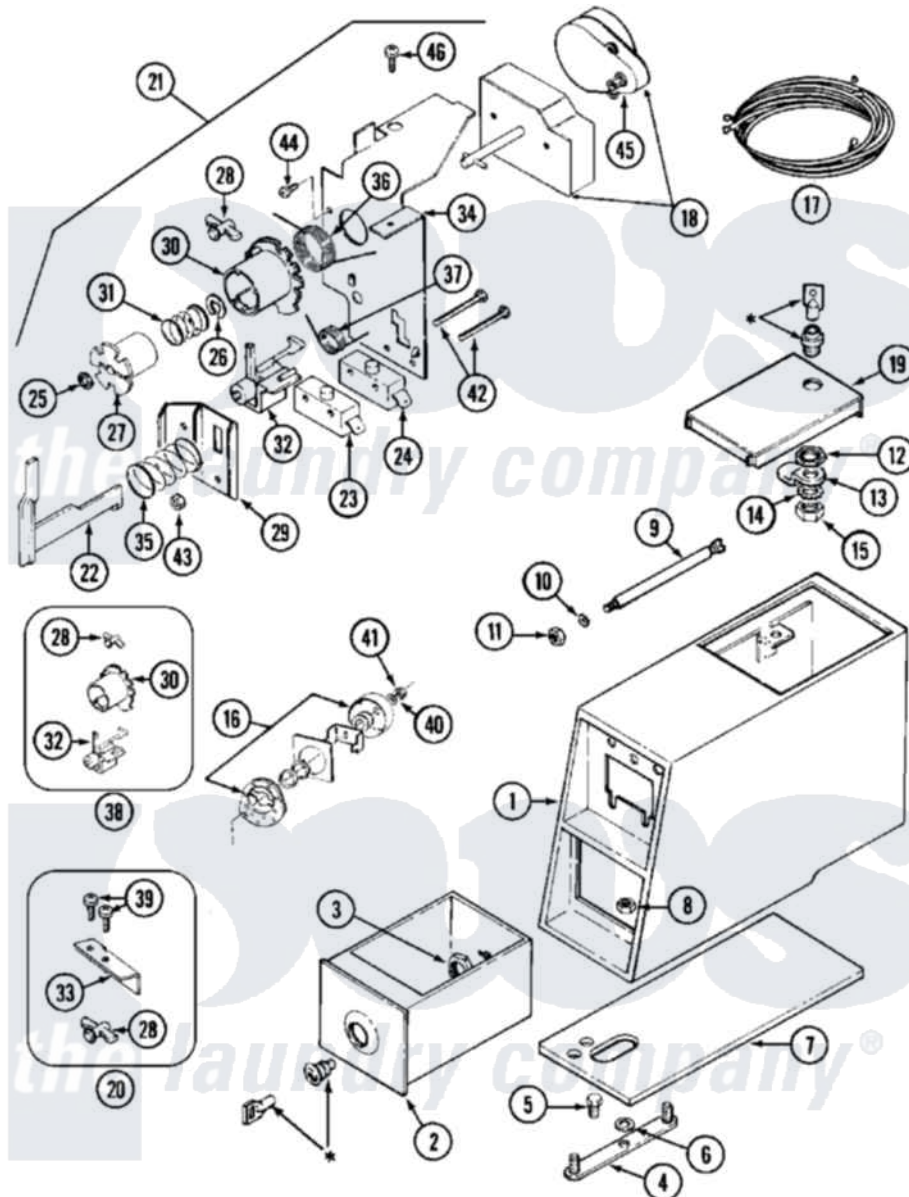

Maytag MDG10CSEGL 02 - CONTROL CENTER

* CONTACT YOUR COMMERCIAL LAUNDRY DISTRIBUTOR

Maytag [Commercial Maytag MDG10CSEGL Dryer Parts](#) Parts Diagram 02 - CONTROL CENTER
 Click on the part number to view part

Item	Original Part Number	Replaced By	Status	Part Description
001	206952	22001405		Case, Coin Slide
"	206952L	22001405		Case, Coin Slide
002	207913	208883		Coin Box K
"	NLA		Not Available	(ALM)
003	212328	W10139762		Hex Nut, 3/4-27
004	NLA		Not Available	MTG. STRAP----NA
005	211294	90767		Screw, 8A X 3/8 HeX Washer Head Tapping
006	910309			Washer, Mounting Strap
007	214660			Gasket, Control Center
008	Y052740	62739		Nut, Lock
009	215559			Bolt, Coin Slide Locking
010	910387			Lockwasher, Vault Assembly
011	Y052721			Nut, Terminal Block Plate
012	212328	W10139762		Hex Nut, 3/4-27
013	213750	W10133266		Cam-Lock
014	22001354	W10177242		Hex-Nut 9/32 - 28