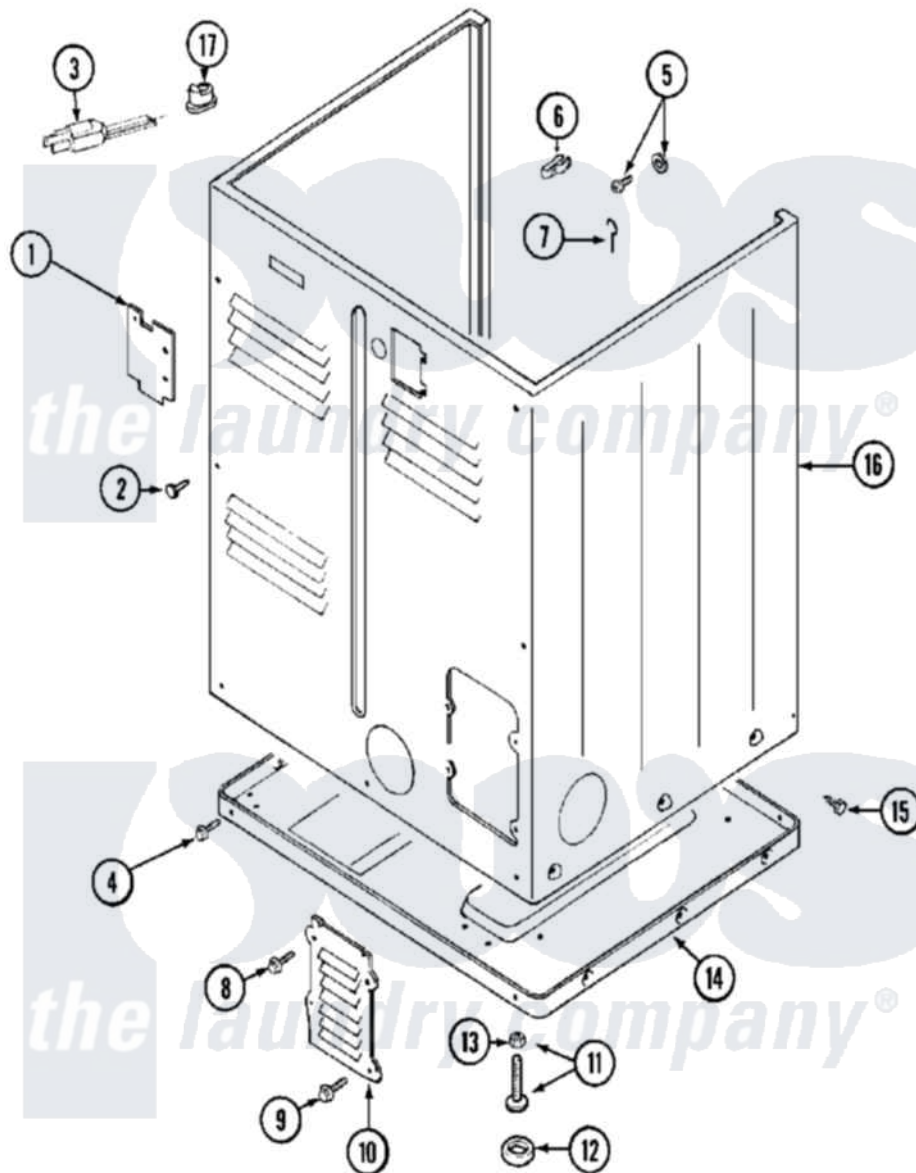

Maytag MDG10CSEGL 05 - CABINET (REAR)

Maytag [Commercial Maytag MDG10CSEGL Dryer Parts](#) Parts Diagram 05 - CABINET (REAR)
 Click on the part number to view part

Item	Original Part Number	Replaced By	Status	Part Description
001	Y312905		Not Available	COVER, TERMINAL
002	Y313561			Screw---NA
003	210186	3370225		Screw
"	211294	90767		Screw, 8A X 3/8 HeX Washer Head Tapping
"	308966		Not Available	CORD, POWER (EXPORT)
"	33001285		Not Available	CORD, POWER
004	Y313561			Screw---NA
"	Y310632	1163839		Screw
005	NLA		Not Available	SCREW & WASHER ASSY.
006	301548			Clamp, Ground Wire
007	204807			Ground Wire, Supp. Plte To Top Cover
008	Y313559			Screw
009	211294	90767		Screw, 8A X 3/8 HeX Washer Head Tapping
010	Y312951		Not Available	ACCESS COVER, BACK

011	Y305086		Adjustable Leg And Nut
012	Y314137		Foot, Rubber
013	Y052740	62739	Nut, Lock
014	Y303361	Not Available	BASE ASSY. (UPPER & LOWER)
015	213007		Xfor Cabinet See Cabinet, Back
016	NLA	Not Available	CABINET (WHT)
017	NLA	Not Available	GROMMET, CORD