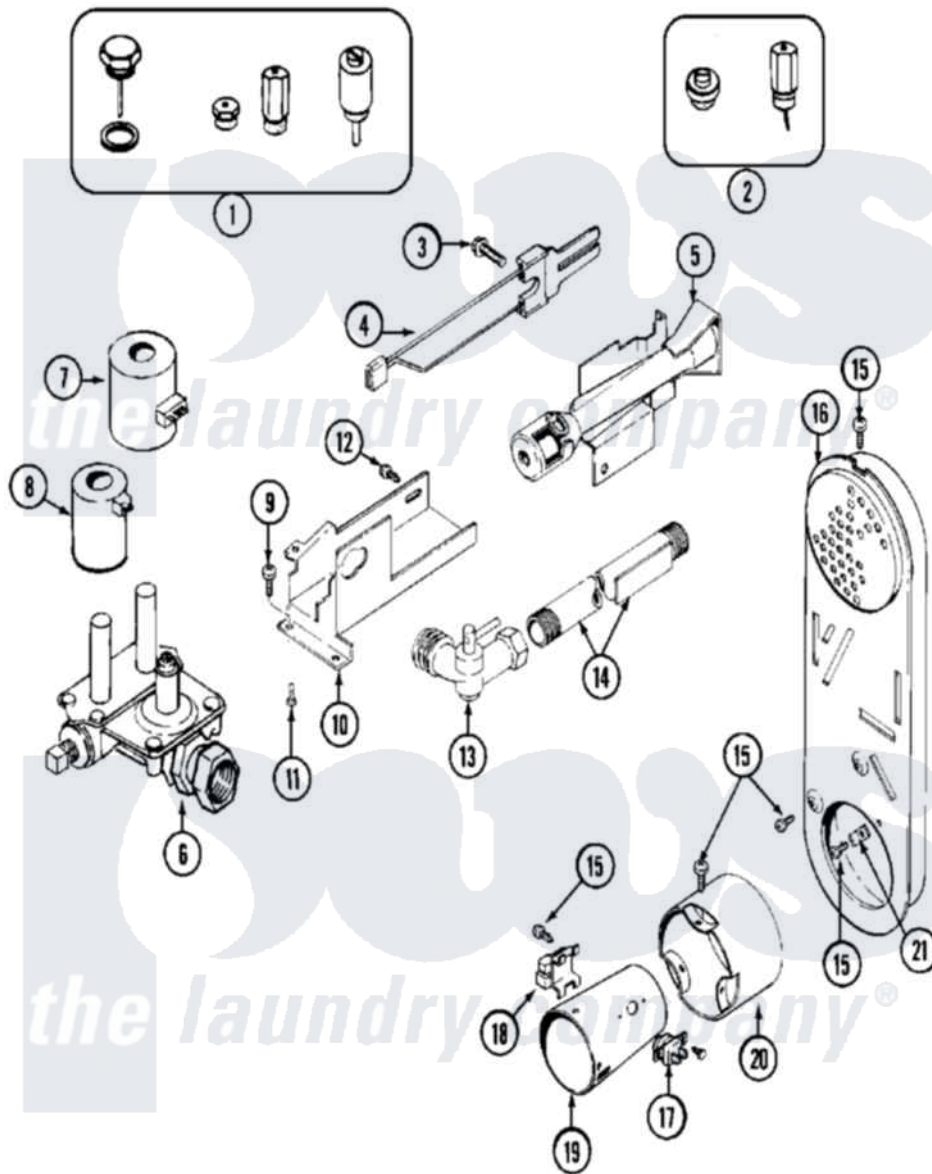

Maytag MDG10CSEGL 07 - GAS VALVE

Maytag [Commercial Maytag MDG10CSEGL Dryer Parts](#) Parts Diagram 07 - GAS VALVE
 Click on the part number to view part

Item	Original Part Number	Replaced By	Status	Part Description
001	Y308378	W10402145		LP Gas Con
002	Y308377		Not Available	CONVERSION KIT (LP TO NATURAL)
003	304971			Screw Note: Screw, Igniter
004	304970	4391996		Ignitor
005	33001247	33002793		Burner Assembly
006	307927			Valve, Gas
007	Y307931			Coil, Holding And Booster
008	307930			Coil, Secondary
009	Y313561			Screw----NA
010	314566			Gas Control Bracket
011	Y313559			Screw
012	314082	90767		Screw, 8A X 3/8 HeX Washer Head Tapping
"	314568	Y313559		Screw
013	Y303349			Angle Shut-Off, Gas Valve Pipe And Bracket Assembly

014	Y303383	33001735	Series 18 Not Needed Use Vavle
015	211294	90767	Screw, 8A X 3/8 HeX Washer Head Tapping
016	Y308504	Not Available	INLET DUCT ASSEMBLY
017	303395		Thermostat, Hi-Limit
018	Y303377	338906	Radiant, Sensor
019	Y308548		Combustion Cone Assembly
020	Y303841		Cone, Extension
021	Y312890		Retainer, Heater Chamber