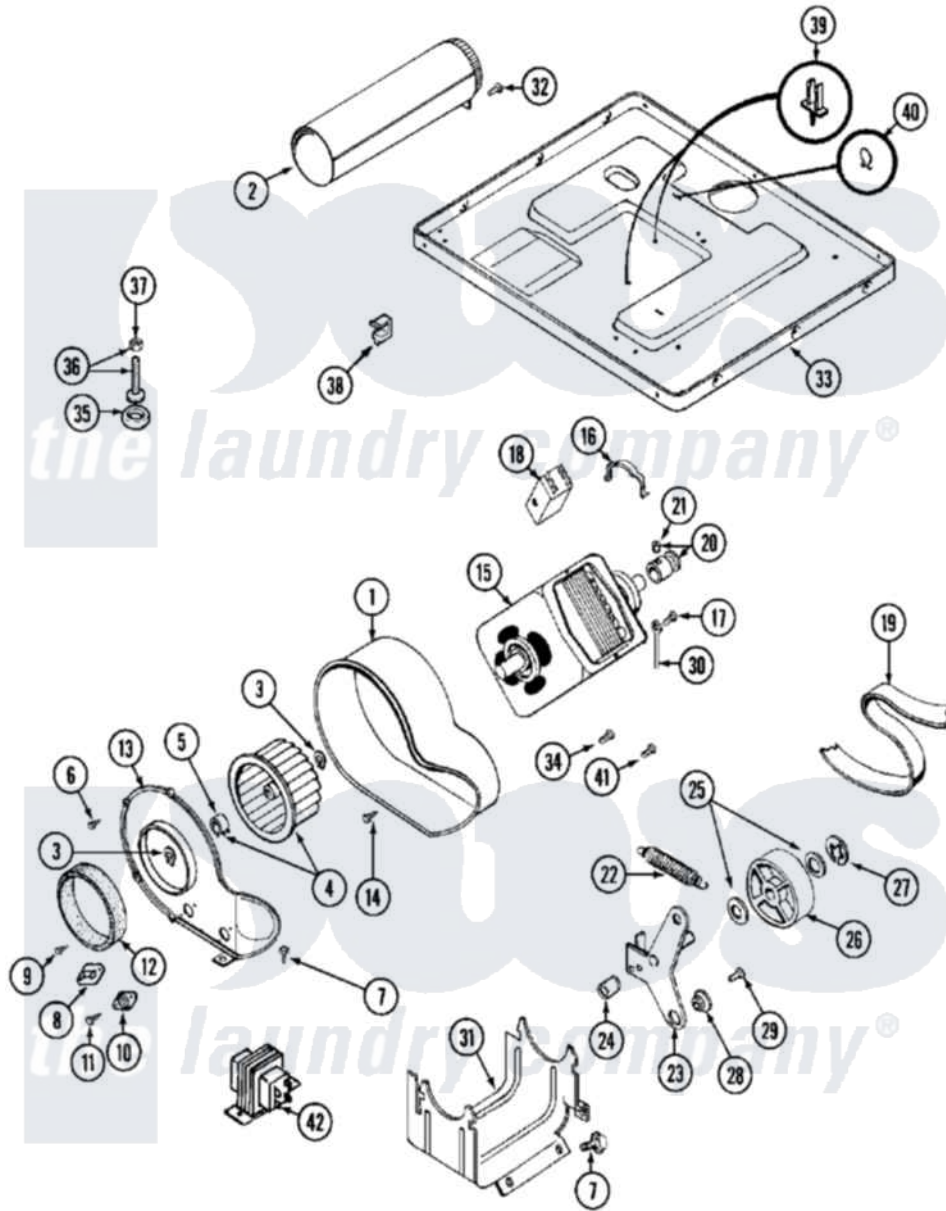

Maytag MDG10CSEGL 08 - MOTOR DRIVE

Maytag Commercial Maytag MDG10CSEGL Dryer Parts Parts Diagram 08 - MOTOR DRIVE
 Click on the part number to view part

Item	Original Part Number	Replaced By	Status	Part Description
001	Y312893			Housing, Blower
002	Y303442			EXHAUST DUCT ASSEMBLY
003	410233	9703438		Ring-Retrn
004	Y303836			Blower Wheel Assembly And Clamp
005	312967			Clamp, Blower Housing
006	Y312961	W10116751		Screw
007	Y313561			Screw---NA
008	303392			Thermostat, Cycling
"	306966			Thermostat, Multi-Temp Part Not Used Mdg26ct-MN Only
009	211294	90767		Screw, 8A X 3/8 HeX Washer Head Tapping
010	306604			Cut-Off, Thermal Part Not Used
011	NLA		Not Available	SCREW, THERMAL CUT-OFF
012	Y312901			Seal, Housing Cover
013	314778		Not Available	COVER, BLOWER HOUSING