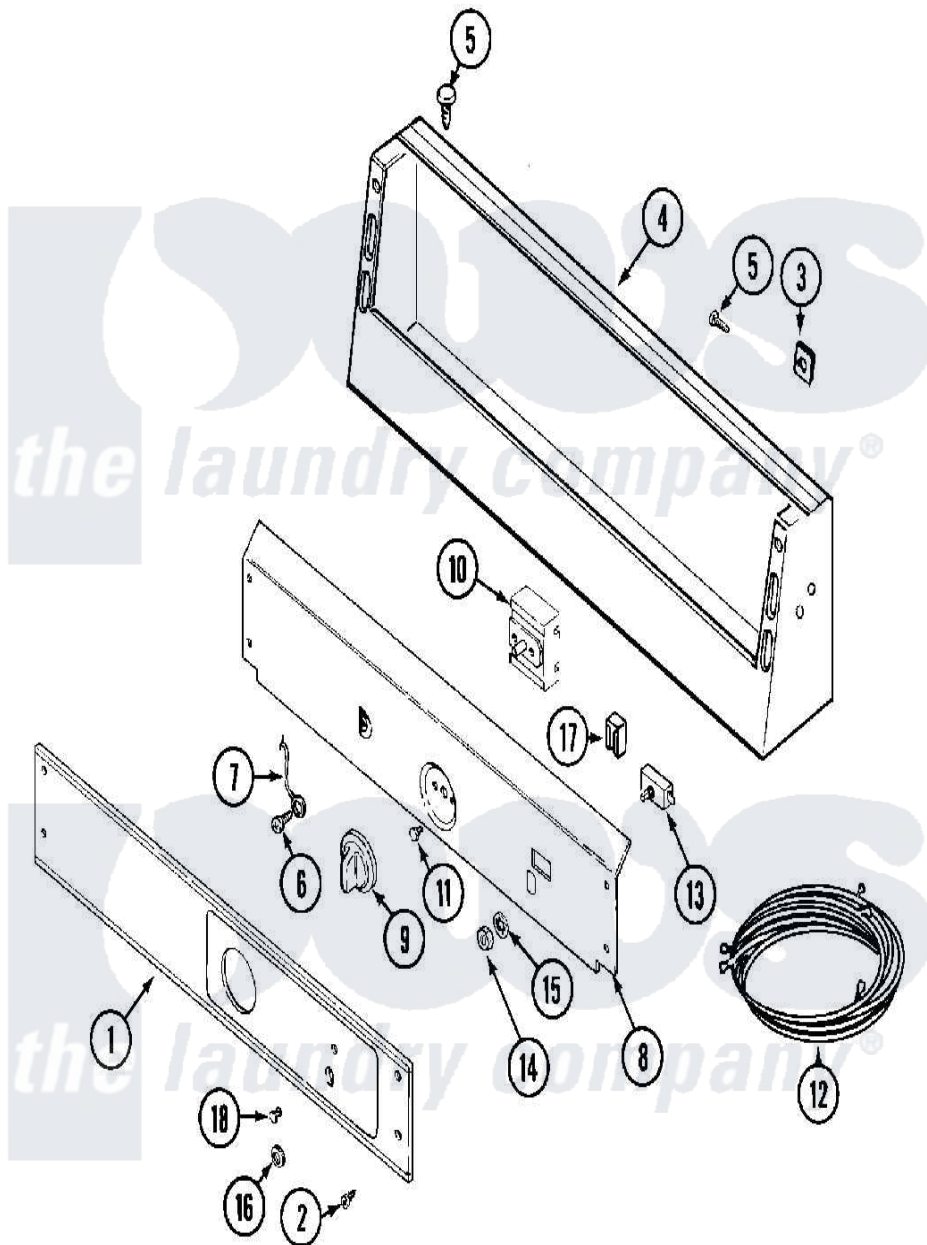

Maytag MDG10CSEGW 01 - CONTROL PANEL

Maytag [Commercial Maytag MDG10CSEGW Dryer Parts](#) Parts Diagram 01 - CONTROL PANEL
 Click on the part number to view part

Item	Original Part Number	Replaced By	Status	Part Description
001	33001022			Panel, Control
002	215506			Screw, Control Panel Overlay
003	215003			Fastener, Panel And Bracket
004	NLA		Not Available	CONSOLE (WHT)
005	212276	W10116760		Screw
006	211252			Screw, Ground Wire
"	Y313559			Screw
007	205810			Wire, Ground
008	314912		Not Available	BRACKET, CONTROL PANEL (WHT)
"	NLA		Not Available	(ALM)
009	306938			Knob, Selector Switch
010	307237	W10327105		Switch, Cycle Selection
011	Y313588	488234		Screw 8-32 X 1/4
012	33001029			Wire Harness, Main
"	33001531			Harness, Wire
013	306940	W10149462		Switch, Push-To-Start

014	Y312706	422617	Nut
015	312751		Lockwasher, Start Switch
016	Y312702		Knurled Nut, Start Switch
017	22001365	W10139459	Lamp-Indicator 230 V.
018	215564		Lens, Indicator Light