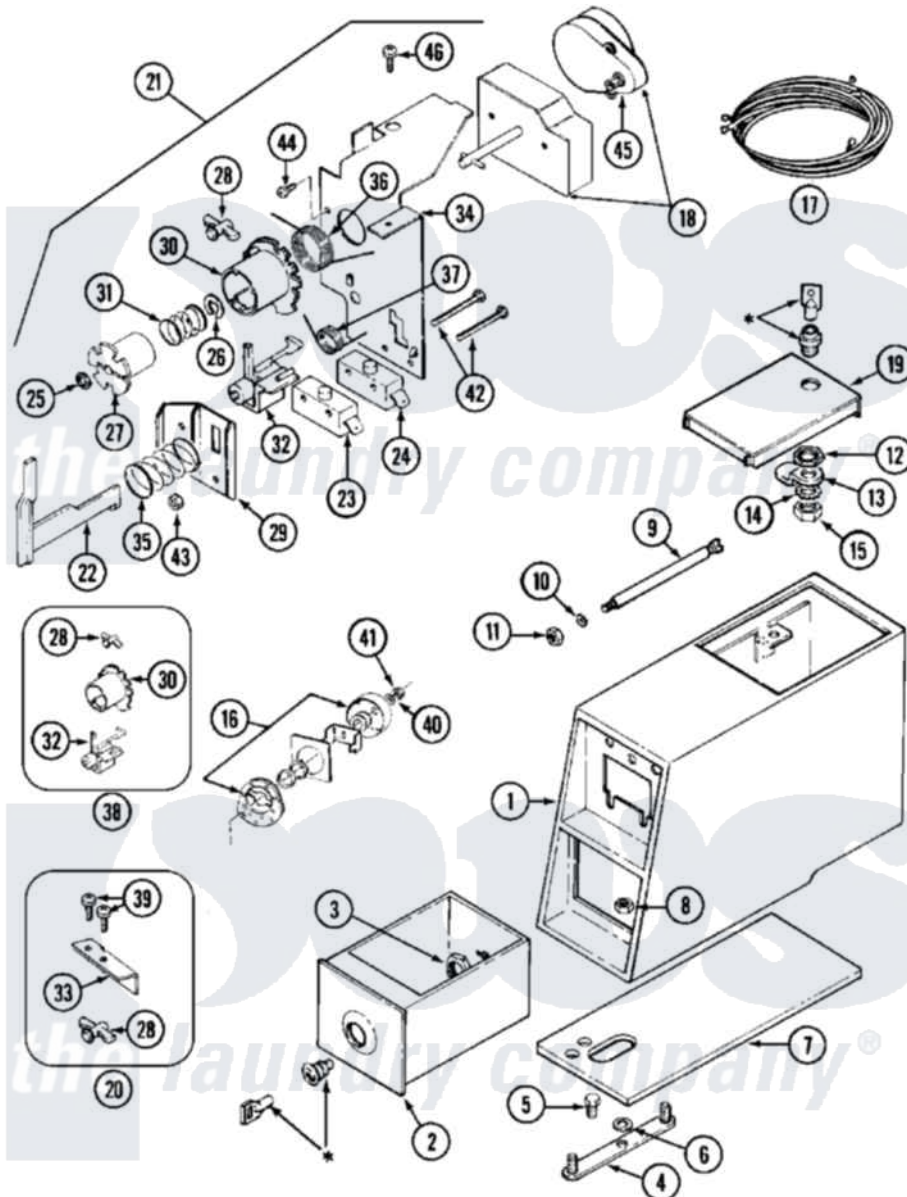

Maytag MDG10CSEGW 02 - CONTROL CENTER

* CONTACT YOUR COMMERCIAL LAUNDRY DISTRIBUTOR

Maytag [Commercial Maytag MDG10CSEGW Dryer Parts](#) Parts Diagram 02 - CONTROL CENTER
 Click on the part number to view part

Item	Original Part Number	Replaced By	Status	Part Description
001	206952	22001405		Case, Coin Slide
"	206952L	22001405		Case, Coin Slide
002	207913	208883		Coin Box K
"	NLA		Not Available	(ALM)
003	212328	W10139762		Hex Nut, 3/4-27
004	NLA		Not Available	MTG. STRAP----NA
005	211294	90767		Screw, 8A X 3/8 HeX Washer Head Tapping
006	910309			Washer, Mounting Strap
007	214660			Gasket, Control Center
008	Y052740	62739		Nut, Lock
009	215559			Bolt, Coin Slide Locking
010	910387			Lockwasher, Vault Assembly
011	Y052721			Nut, Terminal Block Plate
012	212328	W10139762		Hex Nut, 3/4-27
013	213750	W10133266		Cam-Lock
014	22001354	W10177242		Hex-Nut 9/32 - 28