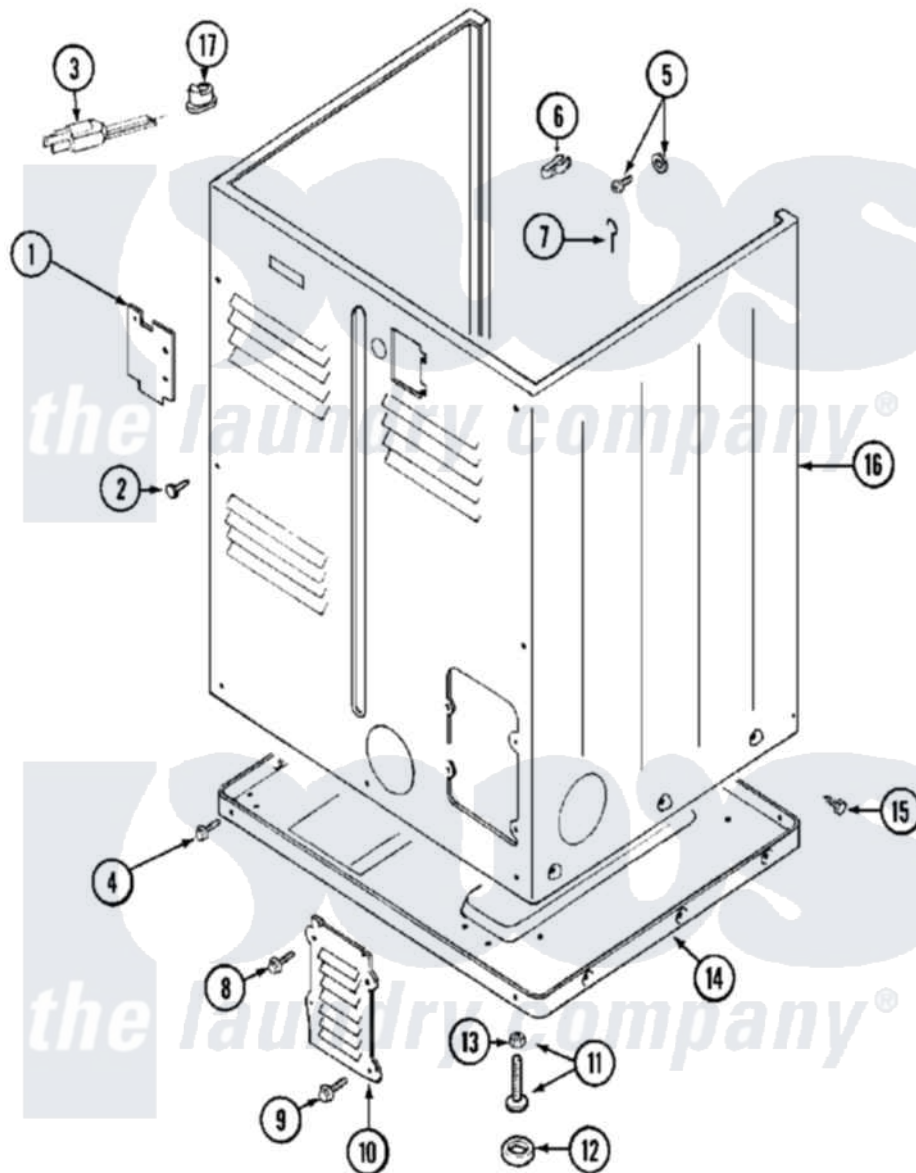

Maytag MDG10CSEGW 05 - CABINET (REAR)

Maytag [Commercial Maytag MDG10CSEGW Dryer Parts](#) Parts Diagram 05 - CABINET (REAR)
 Click on the part number to view part

Item	Original Part Number	Replaced By	Status	Part Description
001	Y312905		Not Available	COVER, TERMINAL
002	Y313561			Screw---NA
003	210186	3370225		Screw
"	211294	90767		Screw, 8A X 3/8 HeX Washer Head Tapping
"	308966		Not Available	CORD, POWER (EXPORT)
"	33001285		Not Available	CORD, POWER
004	Y313561			Screw---NA
"	Y310632	1163839		Screw
005	NLA		Not Available	SCREW & WASHER ASSY.
006	301548			Clamp, Ground Wire
007	204807			Ground Wire, Supp. Plte To Top Cover
008	Y313559			Screw
009	211294	90767		Screw, 8A X 3/8 HeX Washer Head Tapping
010	Y312951		Not Available	ACCESS COVER, BACK

011	Y305086		Adjustable Leg And Nut
012	Y314137		Foot, Rubber
013	Y052740	62739	Nut, Lock
014	Y303361	Not Available	BASE ASSY. (UPPER & LOWER)
015	213007		Xfor Cabinet See Cabinet, Back
016	NLA	Not Available	CABINET (WHT)
017	NLA	Not Available	GROMMET, CORD