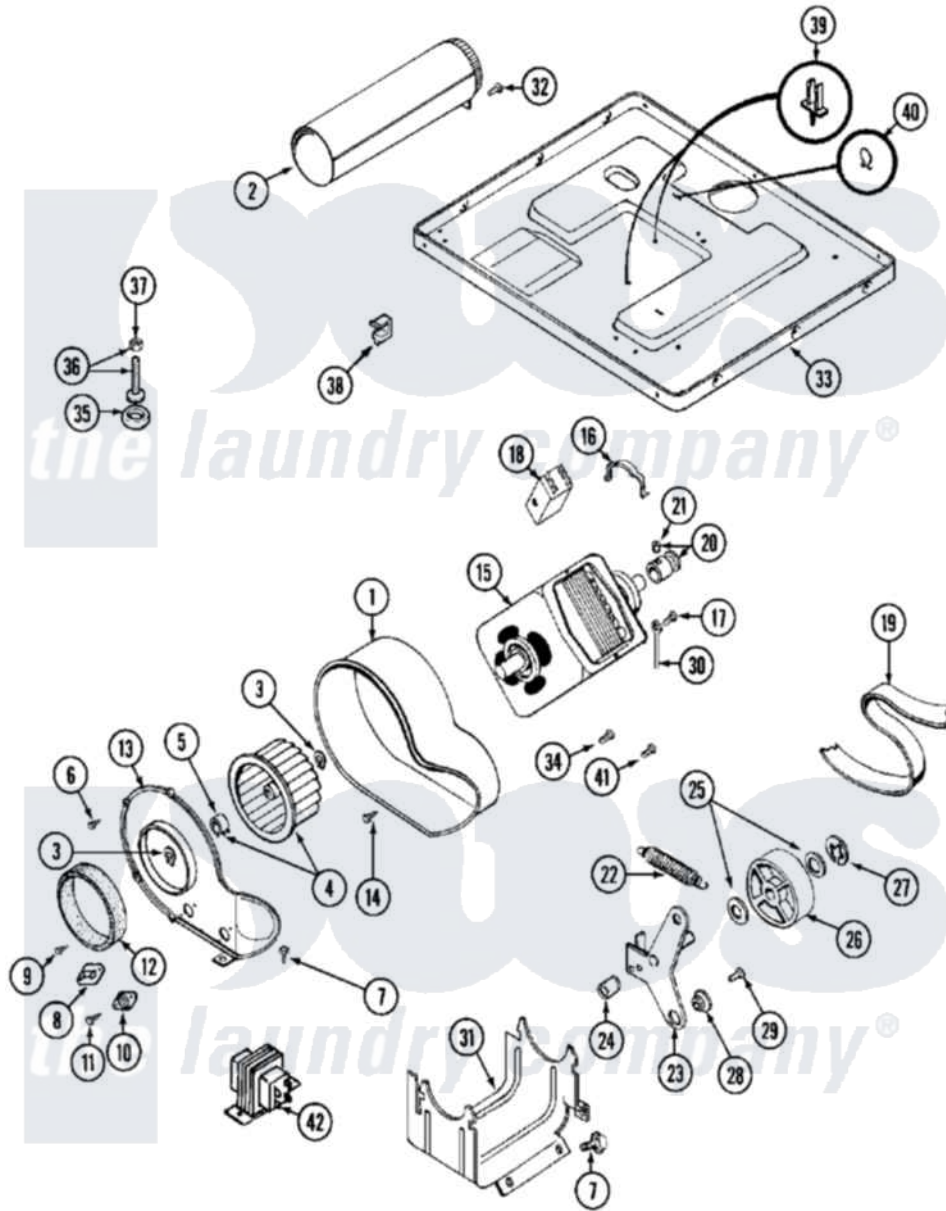

Maytag MDG10CSEGW 08 - MOTOR DRIVE

Maytag [Commercial Maytag MDG10CSEGW Dryer Parts](#) Parts Diagram 08 - MOTOR DRIVE
 Click on the part number to view part

Item	Original Part Number	Replaced By	Status	Part Description
001	Y312893			Housing, Blower
002	Y303442			EXHAUST DUCT ASSEMBLY
003	410233	9703438		Ring-Retrn
004	Y303836			Blower Wheel Assembly And Clamp
005	312967			Clamp, Blower Housing
006	Y312961	W10116751		Screw
007	Y313561			Screw---NA
008	303392			Thermostat, Cycling
"	306966			Thermostat, Multi-Temp Part Not Used Mdg26ct-MN Only
009	211294	90767		Screw, 8A X 3/8 HeX Washer Head Tapping
010	306604			Cut-Off, Thermal Part Not Used
011	NLA		Not Available	SCREW, THERMAL CUT-OFF
012	Y312901			Seal, Housing Cover
013	314778		Not Available	COVER, BLOWER HOUSING