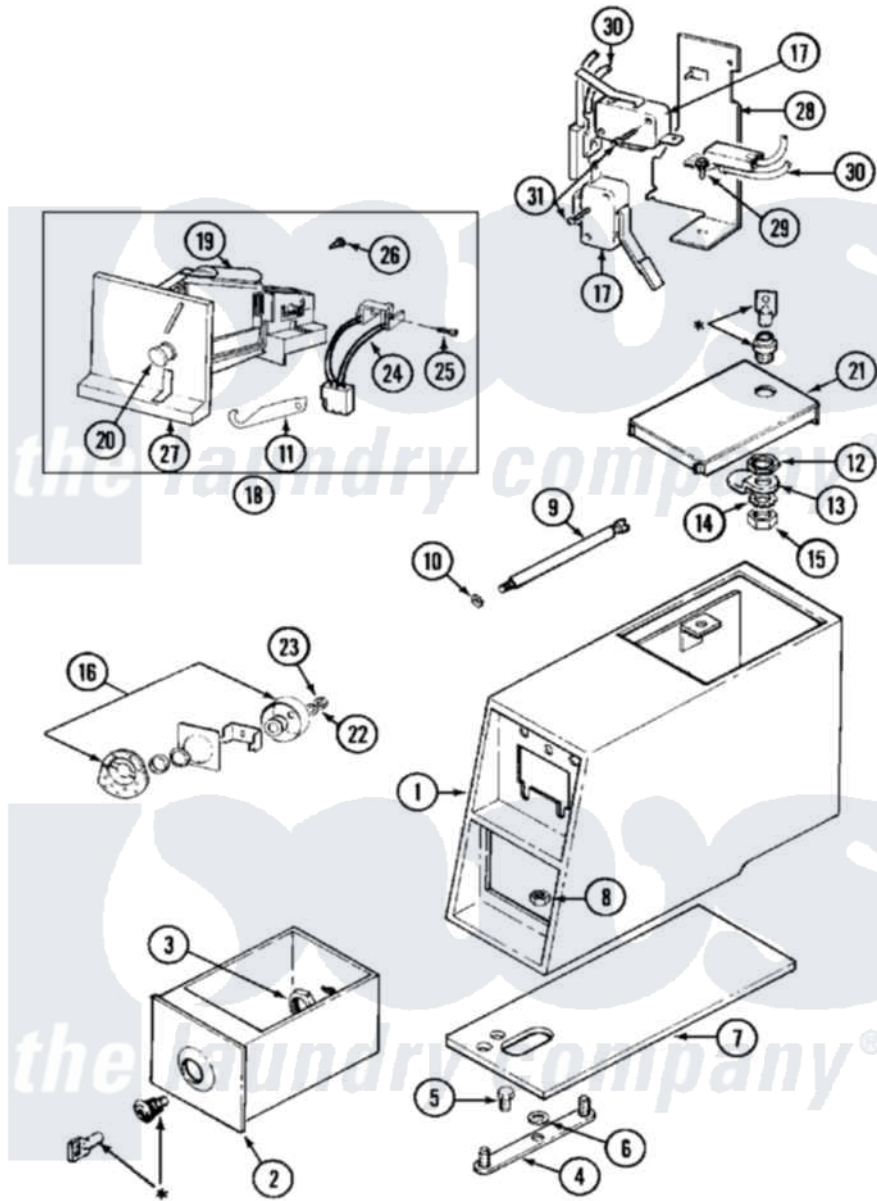

Maytag MDG10DAAAW 02 - CONTROL CENTER

* CONTACT YOUR COMMERCIAL LAUNDRY DISTRIBUTOR

Maytag [Commercial Maytag MDG10DAAAW Dryer Parts](#) Parts Diagram 02 - CONTROL CENTER

[Click on the part number to view part](#)

Item	Original Part Number	Replaced By	Status	Part Description
001	207940	22001407		Case, Coin Slide
"	207940L	22001408		(ALM)
002	207912	208884		Coin Box K
"	207912L	208884		Coin Box K
003	212328	W10139762		Hex Nut, 3/4-27
004	NLA		Not Available	STRAP, MOUNTING
005	211294	90767		Screw, 8A X 3/8 HeX Washer Head Tapping
006	910309			Washer, Mounting Strap
007	214660			Gasket, Control Center
008	Y052740	62739		Nut, Lock
009	213035			Bolt, Locking
010	910181			Lockwasher, Terminal Block
011	216011			Spring, Return Button
012	212328	W10139762		Hex Nut, 3/4-27
013	213750	W10133266		Cam-Lock
014	22001354	W10177242		Hex-Nut 9/32 - 28

015	22001355		Nut, Lock Cam
016	NLA	Not Available	LOCK CAM ASSEMBLY
017	208042		Switch, Sensor
018	207948		Coin Drop Assembly
"	NLA	Not Available	COIN DROP ASSEMBLY
019	207947		Rejector, Coin
"	207949		Rejector, Coin
020	216200		Face Plate Return Button
021	204216	Not Available	DOOR, ACCESS (WHT)
"	204216L		Door, Access
022	22001354	W10177242	Hex-Nut 9/32 - 28
023	22001355		Nut, Lock Cam
024	206799		Optic Switch Assembly
025	314665		Screw, Switch Assembly
026	216068		Screw, Coin Drop
027	216010	Y208306	Kit- Mtg C
028	NLA	Not Available	BRACKET, SENSOR SWITCH
029	NLA	Not Available	SCREW, BRACKET
030	208045		Harness, Wire Sensor Switch To Circuit Brd
031	912012	3400409	Screw