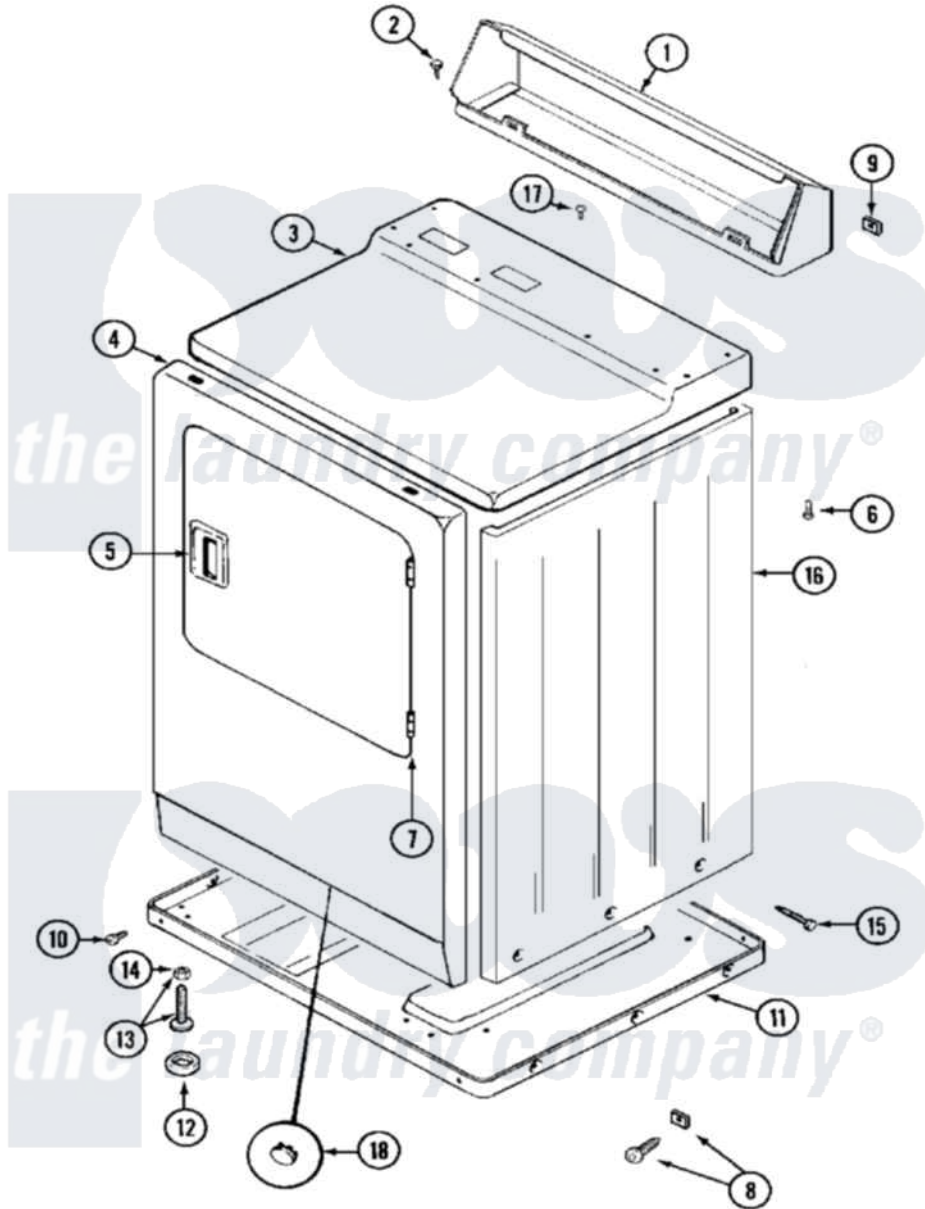

# Maytag MDG10DAAAW 03 - CABINET (FRONT)

Maytag [Commercial Maytag MDG10DAAAW Dryer Parts](#) Parts Diagram 03 - CABINET (FRONT)  
 Click on the part number to view part

Item	Original Part Number	Replaced By	Status	Part Description
001	NLA		Not Available	CONSOLE (WHT)
002	212276	<a href="#">W10116760</a>		Screw
003	33001163		Not Available	COVER, TOP (WHT)
"	33001164		Not Available	COVER, TOP (ALM)
004	NLA		Not Available	PANEL, FRONT (WHT)
005	<a href="#">33001241</a>			Handle, Door
"	33001254	<a href="#">37001047</a>		Handle, Door
006	<a href="#">214354</a>			Screw, Top Cover To Cabnt.
007	<a href="#">33001230</a>			Hinge, Door
008	<a href="#">204439</a>			Screw And Fstner Assembly
009	<a href="#">215075</a>			Fastener, Control Panel To Console
010	<a href="#">Y313561</a>			Screw---NA
"	Y310632	<a href="#">1163839</a>		Screw
011	Y303361		Not Available	BASE ASSY. (UPPER & LOWER)
012	<a href="#">Y314137</a>			Foot, Rubber

013	<a href="#">Y305086</a>		Adjustable Leg And Nut
014	<a href="#">Y052740</a>	<a href="#">62739</a>	Nut, Lock
015	<a href="#">213007</a>		Xfor Cabinet See Cabinet, Back
016	NLA		Not Available
017	210186	<a href="#">3370225</a>	CABINET (WHT)
018	33001132	<a href="#">33002342</a>	Screw
"	33001168		Not Available
			Plug, Sifht Hole
			PLUG, SIGHT HOLE (ALM)