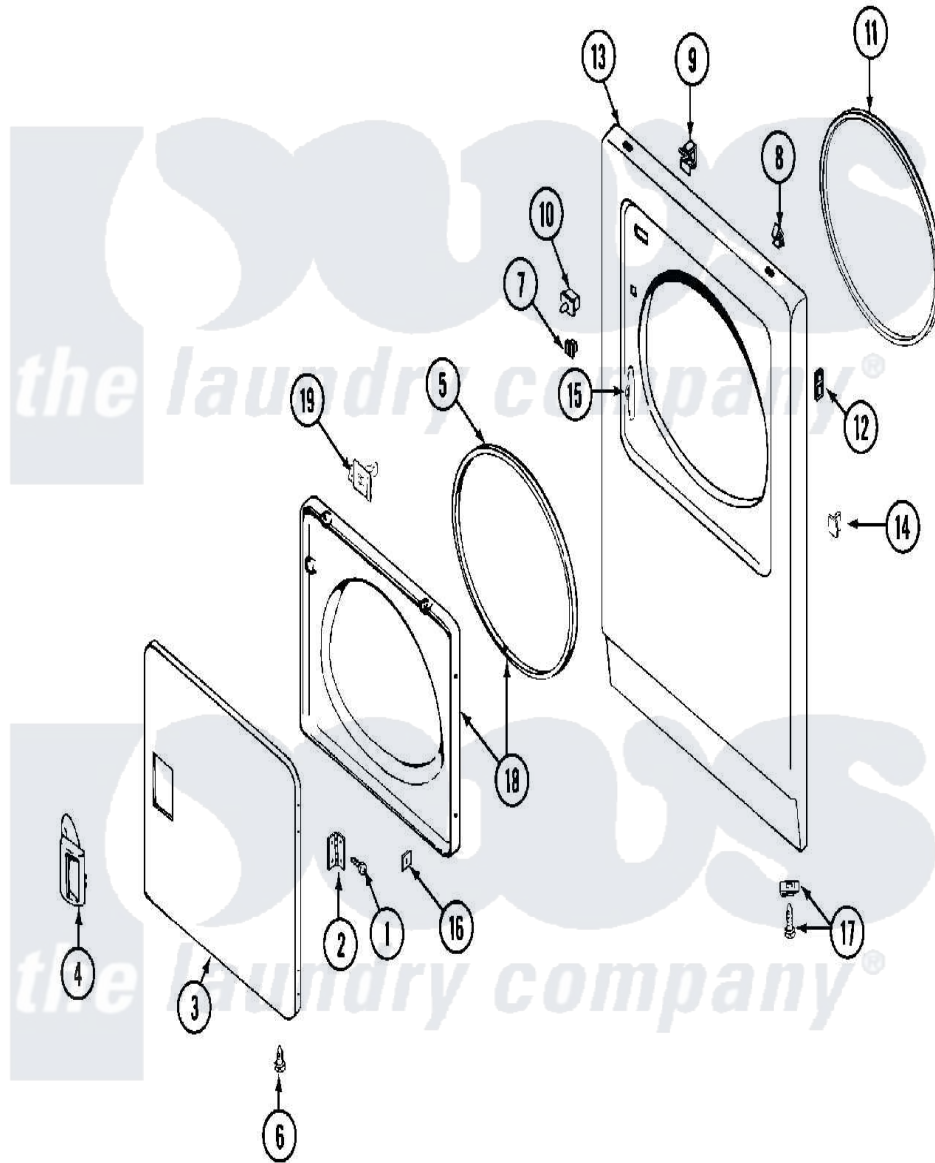

# Maytag MDG10DAAAW 04 - DOOR

Maytag [Commercial Maytag MDG10DAAAW Dryer Parts](#) Parts Diagram 04 - DOOR  
 Click on the part number to view part

Item	Original Part Number	Replaced By	Status	Part Description
001	<a href="#">Y314062</a>			Screw, Door Hinge And Panel
002	<a href="#">33001230</a>			Hinge, Door
003	<a href="#">33001240</a>			Door
"	33001257	<a href="#">33001240</a>		Door
004	<a href="#">33001241</a>			Handle, Door
"	33001254	<a href="#">37001047</a>		Handle, Door
005	<a href="#">33001131</a>			Seal, Door
006	33001132	<a href="#">33002342</a>		Plug, Sifft Hole
"	33001168		Not Available	PLUG, SIGHT HOLE (ALM)
007	Y304578	<a href="#">LA-1003</a>		Door Catch Kit
008	212982	<a href="#">22001650</a>		Fastener, Spring
009	<a href="#">Y310376</a>			Clip, Door Switch Harness
010	<a href="#">Y305753</a>	<a href="#">W10169313</a>		Switch-Dor
011	<a href="#">314937</a>			Seal, Front Panel
012	NLA		Not Available	SPEEDNUT, HINGE SCREW
"	NLA		Not Available	SCREW, PLASTIC

013	NLA	Not Available	PANEL, FRONT (WHT)
014	NLA	Not Available	PLUG, DOOR CATCH
015	<a href="#">33001175</a>		Cover, Hinge Hole
"	<a href="#">33001176</a>		Cover, Hinge Hole
016	<a href="#">Y313910</a>		Clip, Door Liner To Outer Panel
017	<a href="#">204439</a>		Screw And Fstner Assembly
018	33001243	Not Available	PANEL, INNER DOOR (W/SEAL)
019	314936	<a href="#">33001305</a>	Strike, Door
"	314944	<a href="#">33001305</a>	Strike, Door