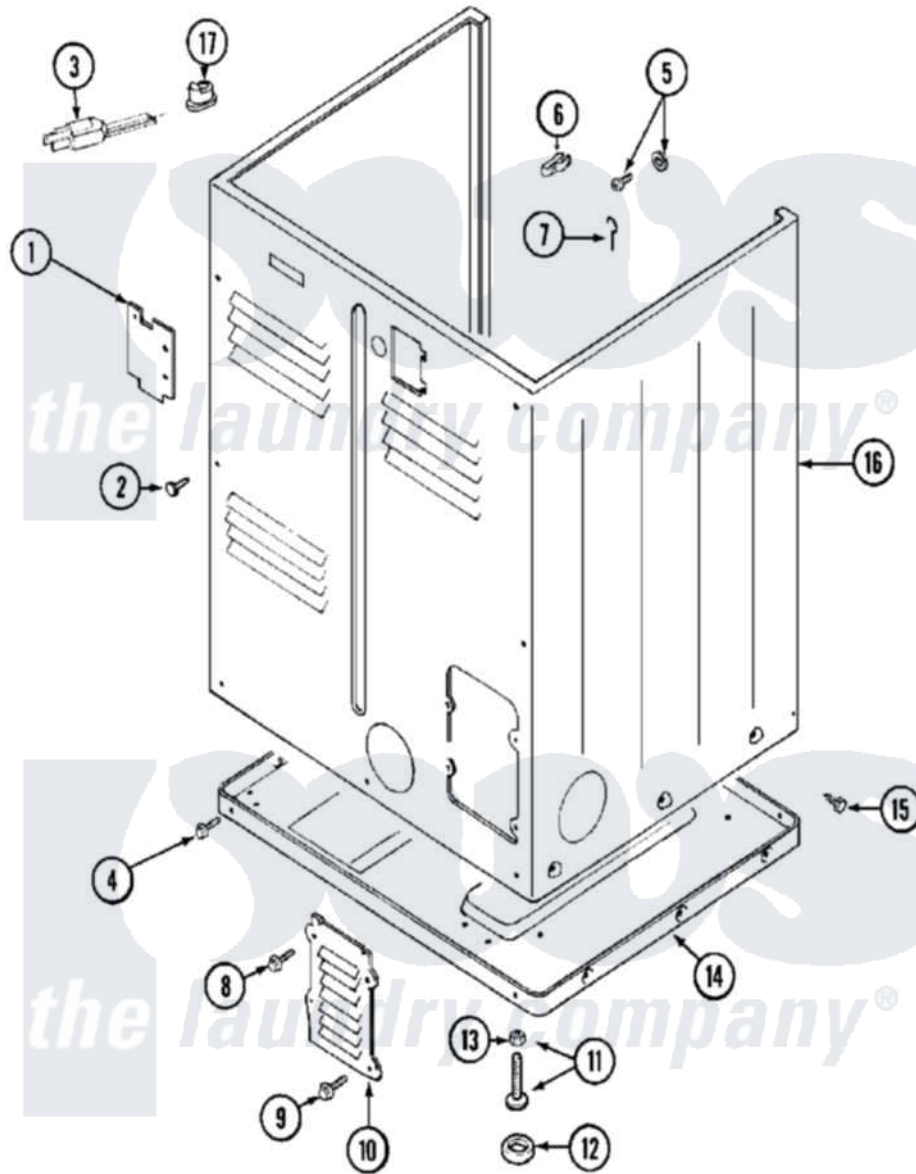

Maytag MDG10DAAAW 05 - CABINET (REAR)

Maytag [Commercial Maytag MDG10DAAAW Dryer Parts](#) Parts Diagram 05 - CABINET (REAR)
 Click on the part number to view part

| Item | Original Part Number | Replaced By | Status | Part Description |
|------|-------------------------|-------------------------|---------------|---|
| 001 | Y312905 | | Not Available | COVER, TERMINAL |
| 002 | Y313561 | | | Screw---NA |
| 003 | 210186 | 3370225 | | Screw |
| " | 211294 | 90767 | | Screw, 8A X 3/8 HeX Washer Head Tapping |
| " | 33001284 | | Not Available | CORD, POWER |
| 004 | Y313561 | | | Screw---NA |
| " | Y310632 | 1163839 | | Screw |
| 005 | NLA | | Not Available | SCREW & WASHER ASSEMBLY |
| 006 | 301548 | | | Clamp, Ground Wire |
| 007 | 204807 | | | Ground Wire, Supp. Plte To Top Cover |
| 008 | Y313559 | | | Screw |
| 009 | 211294 | 90767 | | Screw, 8A X 3/8 HeX Washer Head Tapping |
| 010 | Y312951 | | Not Available | ACCESS COVER, BACK |
| 011 | Y305086 | | | Adjustable Leg And Nut |

| | | | |
|-----|-------------------------|-----------------------|--|
| 012 | Y314137 | | Foot, Rubber |
| 013 | Y052740 | 62739 | Nut, Lock |
| 014 | Y303361 | Not Available | BASE ASSY. (UPPER & LOWER) |
| 015 | 213007 | | Xfor Cabinet See Cabinet, Back |
| 016 | NLA | Not Available | CABINET (WHT) |
| 017 | 211881 | | Grommet, Cord Part Not Used- Gas Models Only |