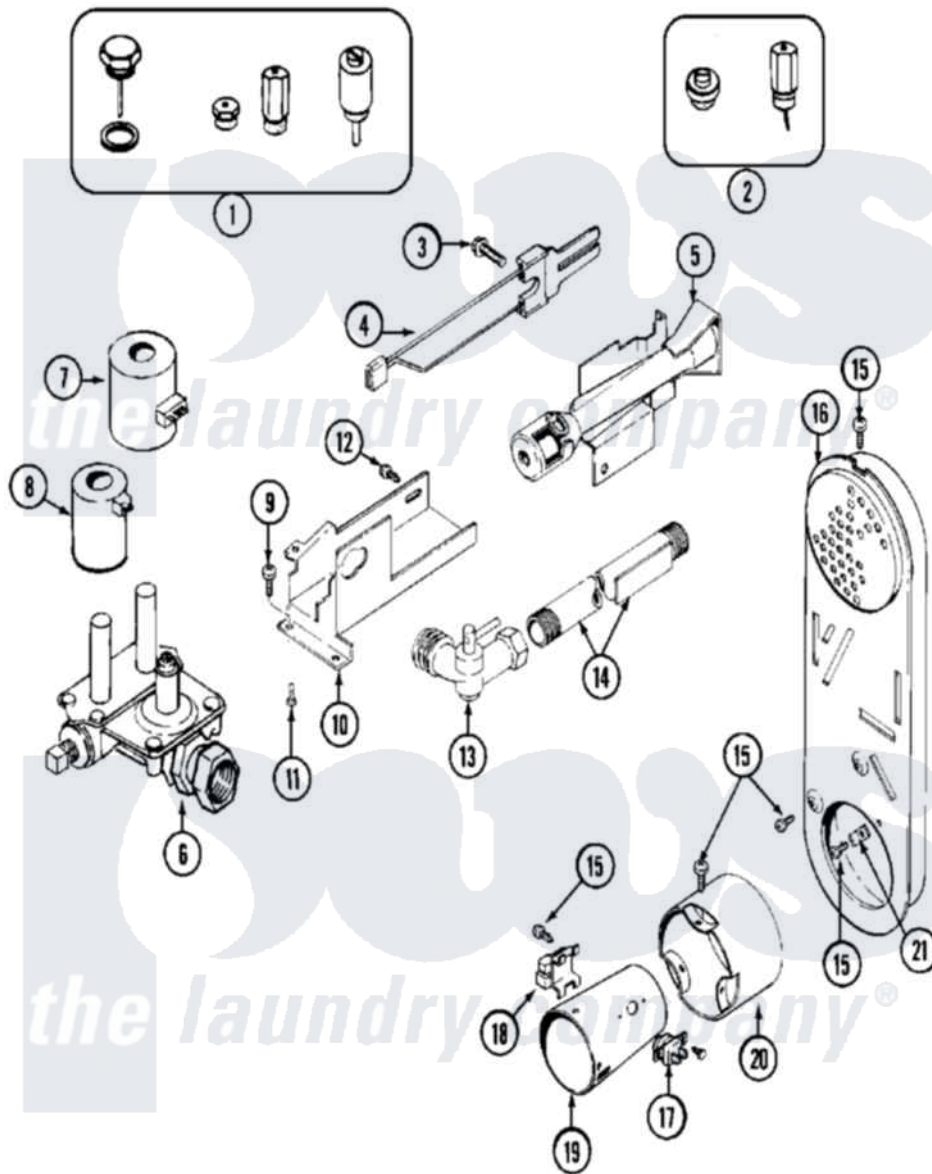

Maytag MDG10DAAAW 07 - GAS VALVE

Maytag [Commercial Maytag MDG10DAAAW Dryer Parts](#) Parts Diagram 07 - GAS VALVE
 Click on the part number to view part

Item	Original Part Number	Replaced By	Status	Part Description
001	Y308378	W10402145		LP Gas Con
002	Y308377		Not Available	CONVERSION KIT (LP TO NATURAL)
003	304971			Screw Note: Screw, Igniter
004	304970	4391996		Ignitor
005	33001247	33002793		Burner Assembly
006	308345			Valve, Gas
007	306106			Coil, Holding And Booster-W
008	306105	694540		Coil, 60 Hz
009	Y313561			Screw----NA
010	314566			Gas Control Bracket
011	Y313559			Screw
012	314082	90767		Screw, 8A X 3/8 HeX Washer Head Tapping
"	314568	Y313559		Screw
013	Y303349			Angle Shut-Off, Gas Valve Pipe And Bracket Assembly

014	Y303383	33001735	Series 18 Not Needed Use Vavle
015	211294	90767	Screw, 8A X 3/8 HeX Washer Head Tapping
016	Y308504	Not Available	INLET DUCT ASSEMBLY
017	305169		Thermostat, Hi-Limit Gas
018	Y303377	338906	Radiant, Sensor
019	Y308548		Combustion Cone Assembly
020	Y303841		Cone, Extension
021	Y312890		Retainer, Heater Chamber