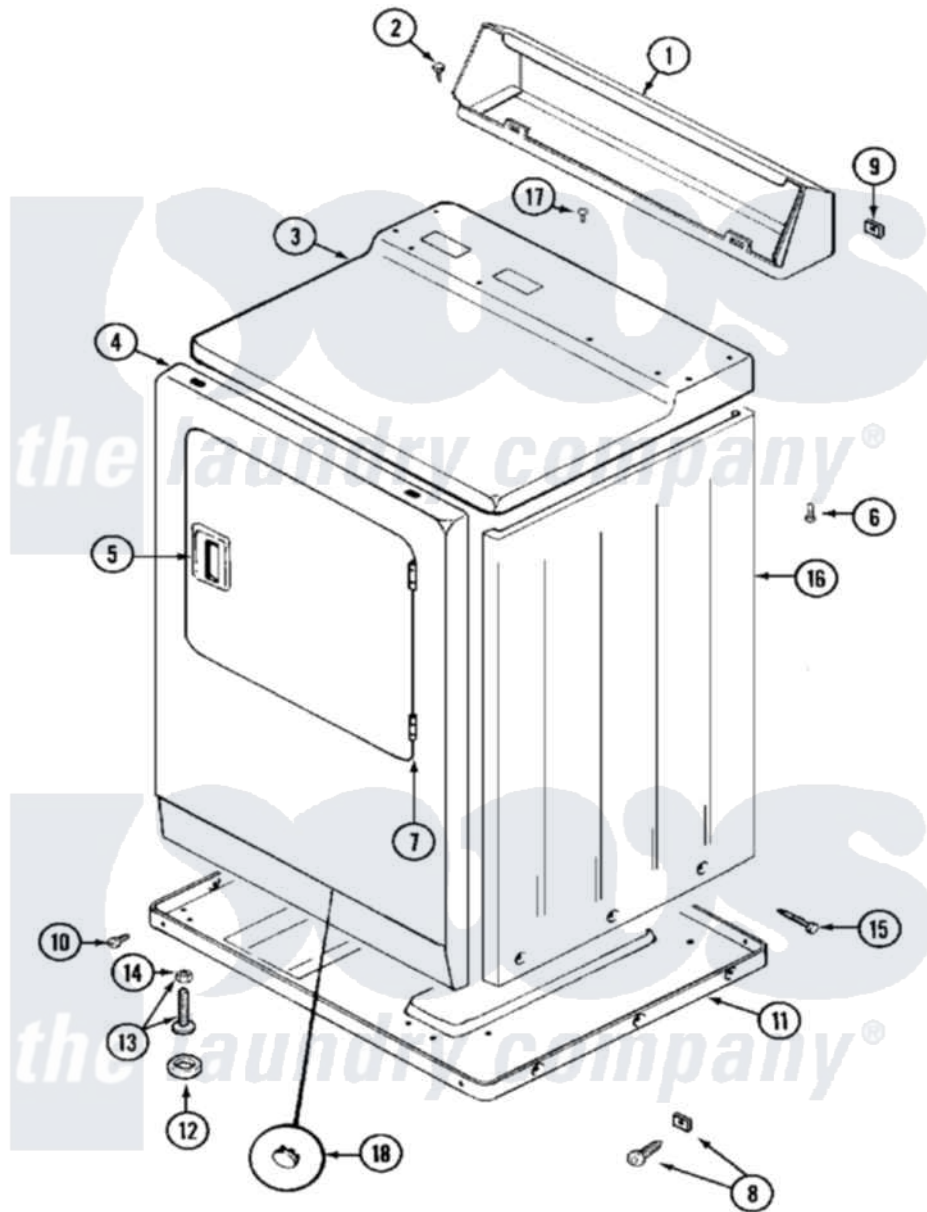

# Maytag MDG10DAABL 03 - CABINET (FRONT)

Maytag Commercial Maytag MDG10DAABL Dryer Parts Parts Diagram 03 - CABINET (FRONT)  
 Click on the part number to view part

Item	Original Part Number	Replaced By	Status	Part Description
001	NLA		Not Available	CONSOLE (WHT)
002	212276	<a href="#">W10116760</a>		Screw
003	33001163		Not Available	COVER, TOP (WHT)
"	33001164		Not Available	COVER, TOP (ALM)
004	NLA		Not Available	PANEL, FRONT (WHT)
005	<a href="#">33001241</a>			Handle, Door
"	33001254	<a href="#">37001047</a>		Handle, Door
006	<a href="#">214354</a>			Screw, Top Cover To Cabnt.
007	<a href="#">33001230</a>			Hinge, Door
008	<a href="#">204439</a>			Screw And Fstner Assembly
009	<a href="#">215075</a>			Fastener, Control Panel To Console
010	<a href="#">Y313561</a>			Screw---NA
"	Y310632	<a href="#">1163839</a>		Screw
011	Y303361		Not Available	BASE ASSY. (UPPER & LOWER)
012	<a href="#">Y314137</a>			Foot, Rubber

013	<a href="#">Y305086</a>		Adjustable Leg And Nut
014	<a href="#">Y052740</a>	<a href="#">62739</a>	Nut, Lock
015	<a href="#">213007</a>		Xfor Cabinet See Cabinet, Back
016	NLA		Not Available
017	210186	<a href="#">3370225</a>	CABINET (WHT)
018	33001132	<a href="#">33002342</a>	Screw
"	33001168		Not Available
			Plug, Sifht Hole
			PLUG, SIGHT HOLE (ALM)