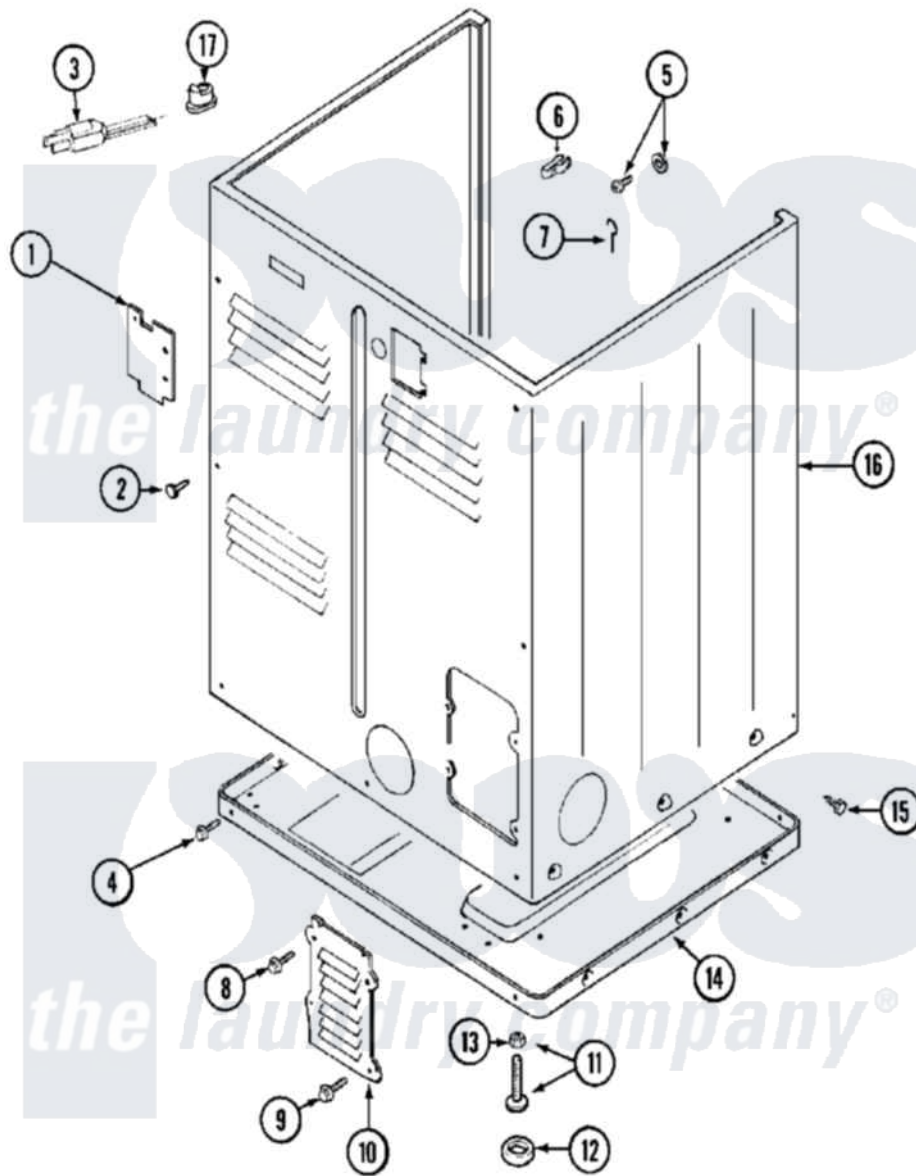

Maytag MDG10DAABL 05 - CABINET (REAR)

Maytag [Commercial Maytag MDG10DAABL Dryer Parts](#) Parts Diagram 05 - CABINET (REAR)
 Click on the part number to view part

Item	Original Part Number	Replaced By	Status	Part Description
001	Y312905		Not Available	COVER, TERMINAL
002	Y313561			Screw---NA
003	210186	3370225		Screw
"	211294	90767		Screw, 8A X 3/8 HeX Washer Head Tapping
"	33001284		Not Available	CORD, POWER
004	Y313561			Screw---NA
"	Y310632	1163839		Screw
005	NLA		Not Available	SCREW & WASHER ASSEMBLY
006	301548			Clamp, Ground Wire
007	204807			Ground Wire, Supp. Plte To Top Cover
008	Y313559			Screw
009	211294	90767		Screw, 8A X 3/8 HeX Washer Head Tapping
010	Y312951		Not Available	ACCESS COVER, BACK
011	Y305086			Adjustable Leg And Nut

012	Y314137		Foot, Rubber
013	Y052740	62739	Nut, Lock
014	Y303361	Not Available	BASE ASSY. (UPPER & LOWER)
015	213007		Xfor Cabinet See Cabinet, Back
016	NLA	Not Available	CABINET (WHT)
017	211881		Grommet, Cord Part Not Used- Gas Models Only