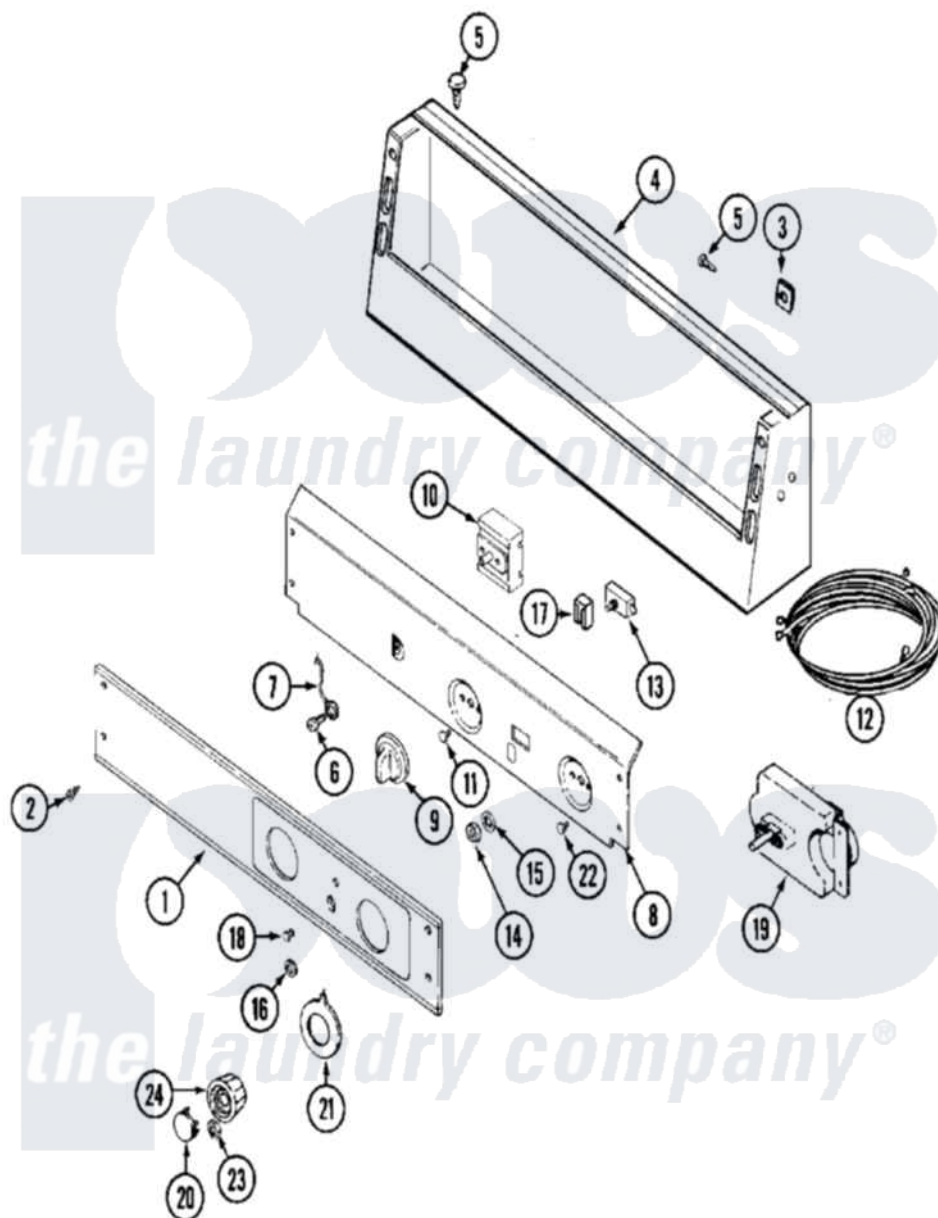

# Maytag MDG10MNAAW 01 - CONTROL PANEL

Maytag [Commercial Maytag MDG10MNAAW Dryer Parts](#) Parts Diagram 01 - CONTROL PANEL

[Click on the part number to view part](#)

Item	Original Part Number	Replaced By	Status	Part Description
001	<a href="#">33001021</a>			Panel, Control
002	<a href="#">215506</a>			Screw, Control Panel Overlay
003	<a href="#">215003</a>			Fastener, Panel And Bracket
004	<a href="#">33001280</a>			Console
005	212276	<a href="#">W10116760</a>		Screw
006	<a href="#">211252</a>			Screw, Ground Wire
007	<a href="#">205810</a>			Wire, Ground
008	NLA		Not Available	BRACKET, CONTROL PANEL (WHT)
009	<a href="#">306938</a>			Knob, Selector Switch
010	307237	<a href="#">W10327105</a>		Switch, Cycle Selection
011	<a href="#">Y313588</a>	<a href="#">488234</a>		Screw 8-32 X 1/4
012	<a href="#">308510</a>			Wire Harness, Main
"	<a href="#">33001522</a>			Harness, Wire
"	<a href="#">33001524</a>			Wire Harness, Main
"	NLA		Not Available	WIRE HARNESS, MAIN
013	306940	<a href="#">W10149462</a>		Switch, Push-To-Start

014	Y312706	<a href="#">422617</a>	Nut
015	<a href="#">312751</a>		Lockwasher, Start Switch
016	<a href="#">Y312702</a>		Knurled Nut, Start Switch
017	204075	Not Available	PILOT LAMP (DG MODELS ONLY)
"	22001365	<a href="#">W10139459</a>	Lamp-Indicator 230 V.
018	<a href="#">215564</a>		Lens, Indicator Light
019	<a href="#">305214</a>		Timer
"	<a href="#">Y305758</a>		Timer 240-50
020	314723	<a href="#">W10133501</a>	Cap, Knob
021	314725	<a href="#">33001500</a>	Dial, Timer Indicator
"	<a href="#">33001500</a>		Dial, Timer Indicator
022	<a href="#">Y313588</a>	<a href="#">488234</a>	Screw 8-32 X 1/4
023	<a href="#">312273</a>		Nut, Control Knob
024	<a href="#">314724</a>		Knob For Timer