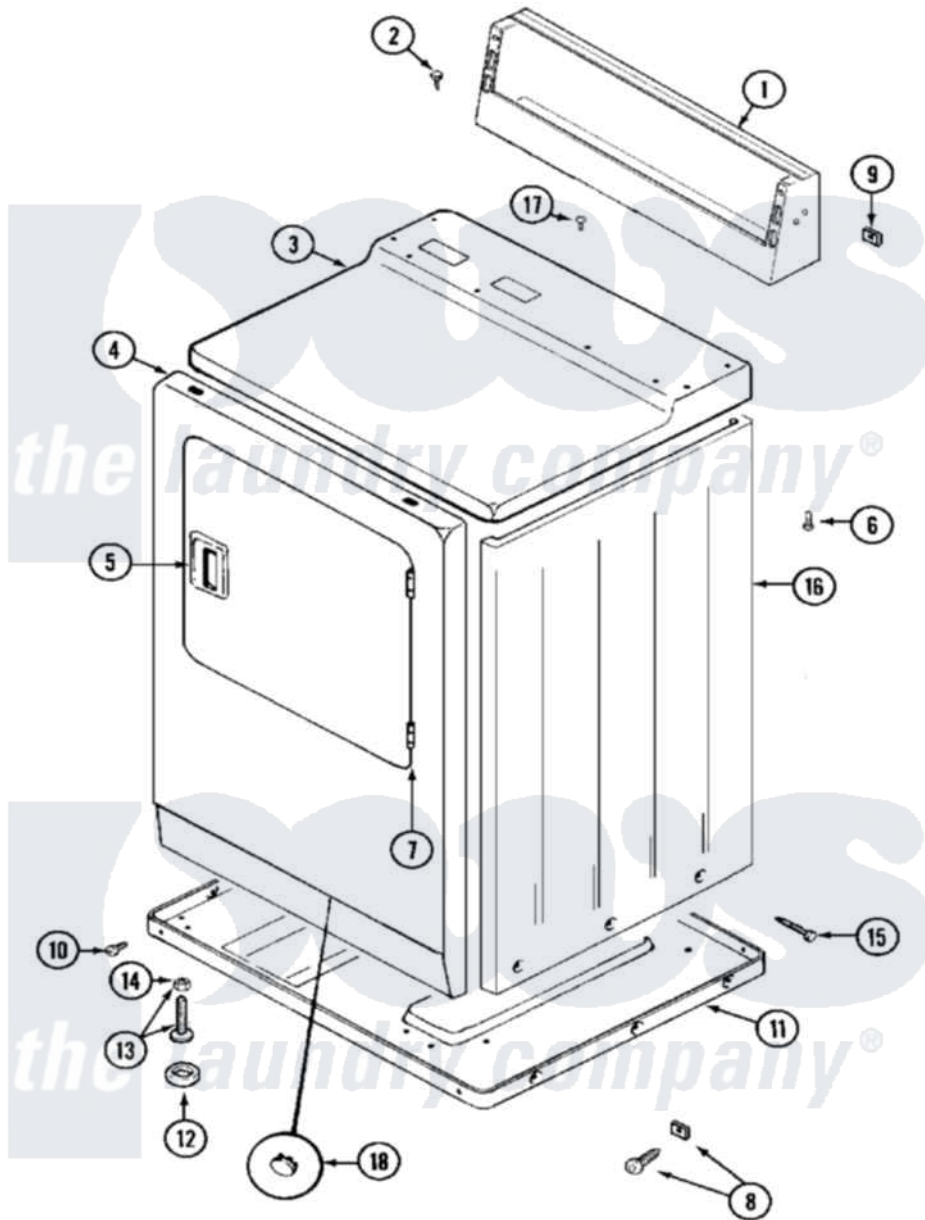

Maytag MDG10MNAAW 02 - CABINET (FRONT)

Maytag [Commercial Maytag MDG10MNAAW Dryer Parts](#) Parts Diagram 02 - CABINET (FRONT)
 Click on the part number to view part

Item	Original Part Number	Replaced By	Status	Part Description
001	33001280			Console
002	212276	W10116760		Screw
003	33001165			Top Cover Assembly
004	NLA		Not Available	PANEL, FRONT (WHT)
005	33001241			Handle, Door
006	214354			Screw, Top Cover To Cabnt.
007	33001230			Hinge, Door
008	204439			Screw And Fstner Assembly
009	215075			Fastener, Control Panel To Console
010	Y313561			Screw---NA
"	Y310632	1163839		Screw
011	Y303361		Not Available	BASE ASSY. (UPPER & LOWER)
012	Y314137			Foot, Rubber
013	Y305086			Adjustable Leg And Nut
014	Y052740	62739		Nut, Lock