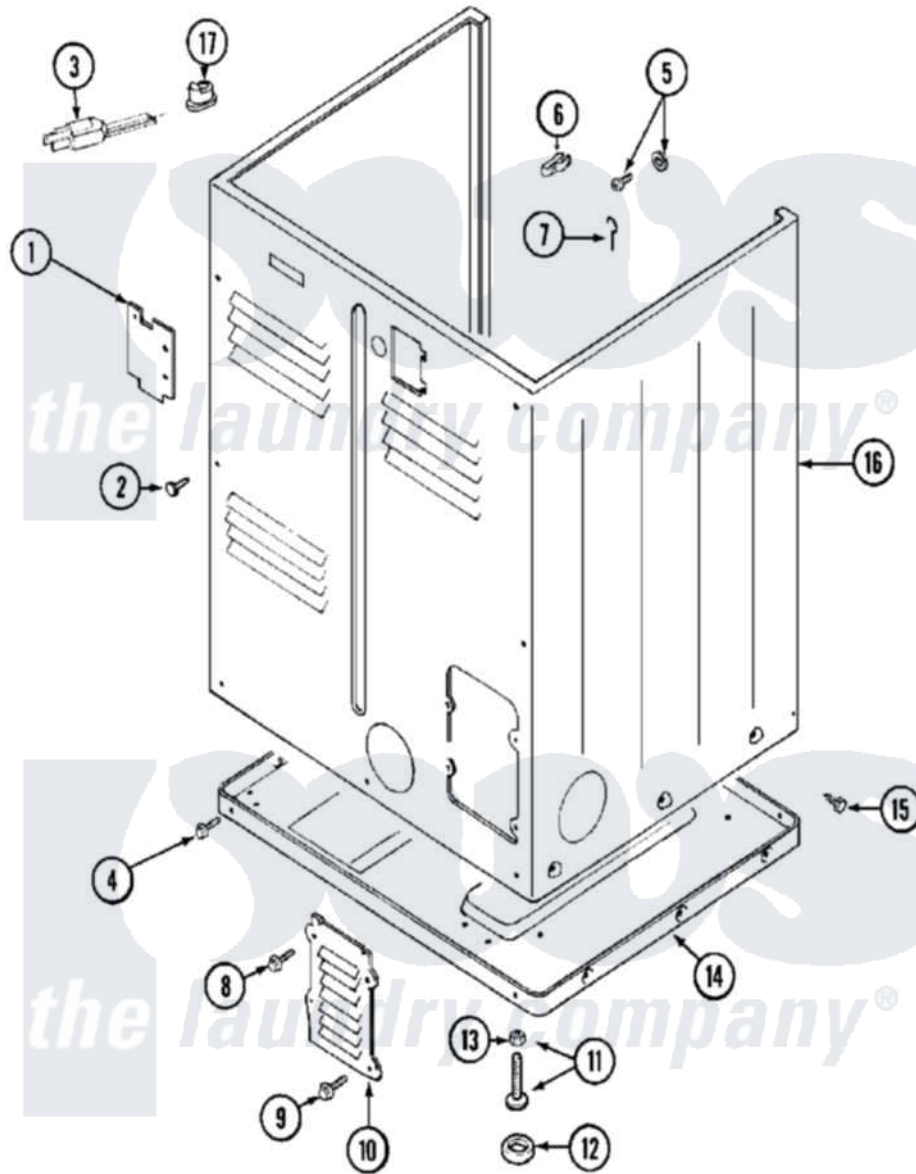

# Maytag MDG10MNAAW 04 - CABINET (REAR)

Maytag [Commercial Maytag MDG10MNAAW Dryer Parts](#) Parts Diagram 04 - CABINET (REAR)  
 Click on the part number to view part

Item	Original Part Number	Replaced By	Status	Part Description
001	Y312905		Not Available	COVER, TERMINAL
002	<a href="#">Y313561</a>			Screw---NA
003	210186	<a href="#">3370225</a>		Screw
"	<a href="#">211294</a>	<a href="#">90767</a>		Screw, 8A X 3/8 HeX Washer Head Tapping
"	308966		Not Available	CORD, POWER (EXPORT)
"	33001284		Not Available	CORD, POWER
"	33001285		Not Available	CORD, POWER
004	<a href="#">Y313561</a>			Screw---NA
"	Y310632	<a href="#">1163839</a>		Screw
005	NLA		Not Available	SCREW & WASHER ASSEMBLY
006	<a href="#">301548</a>			Clamp, Ground Wire
007	<a href="#">204807</a>			Ground Wire, Supp. Plte To Top Cover
008	<a href="#">Y313559</a>			Screw
009	<a href="#">211294</a>	<a href="#">90767</a>		Screw, 8A X 3/8 HeX Washer Head Tapping

010	Y312951	Not Available	ACCESS COVER, BACK
011	<a href="#">Y305086</a>		Adjustable Leg And Nut
012	<a href="#">Y314137</a>		Foot, Rubber
013	<a href="#">Y052740</a>	<a href="#">62739</a>	Nut, Lock
014	Y303361	Not Available	BASE ASSY. (UPPER & LOWER)
015	<a href="#">213007</a>		Xfor Cabinet See Cabinet, Back
016	NLA	Not Available	CABINET (WHT)
017	<a href="#">211881</a>		Grommet, Cord Part Not Used-Gas Models Only
"	NLA	Not Available	GROMMET, CORD