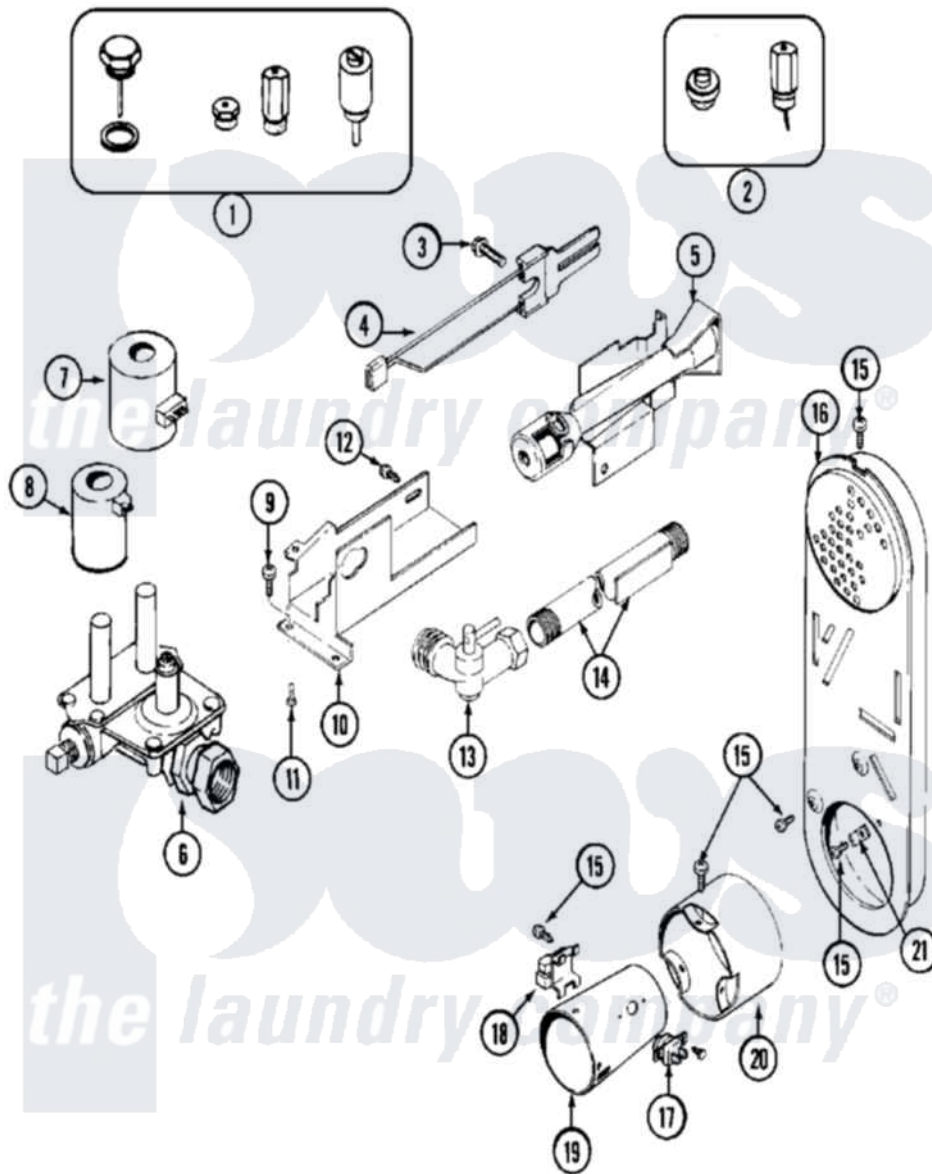

Maytag MDG10MNAAW 06 - GAS VALVE

Maytag [Commercial Maytag MDG10MNAAW Dryer Parts](#) Parts Diagram 06 - GAS VALVE
 Click on the part number to view part

Item	Original Part Number	Replaced By	Status	Part Description
001	Y308378	W10402145		LP Gas Con
002	Y308377		Not Available	CONVERSION KIT (LP TO NATURAL)
003	304971			Screw Note: Screw, Igniter
004	304970	4391996		Ignitor
005	33001247	33002793		Burner Assembly
006	307927			Valve, Gas
"	308345			Valve, Gas
007	306106			Coil, Holding And Booster--W
"	Y307931			Coil, Holding And Booster
008	306105	694540		Coil, 60 Hz
"	307930			Coil, Secondary
009	Y313561			Screw---NA
010	314566			Gas Control Bracket
011	Y313559			Screw
012	314082	90767		Screw, 8A X 3/8 HeX Washer Head Tapping

"	314568	Y313559	Screw
013	Y303349		Angle Shut-Off, Gas Valve
014	Y303383	33001735	Pipe And Bracket Assembly Series 18 Not Needed Use Vavle
015	211294	90767	Screw, 8A X 3/8 HeX Washer Head Tapping
016	Y308504	Not Available	INLET DUCT ASSEMBLY
017	303395		Thermostat, Hi-Limit
"	305169		Thermostat, Hi-Limit Gas
018	Y303377	338906	Radiant, Sensor
019	Y308548		Combustion Cone Assembly
020	Y303841		Cone, Extension
021	Y312890		Retainer, Heater Chamber