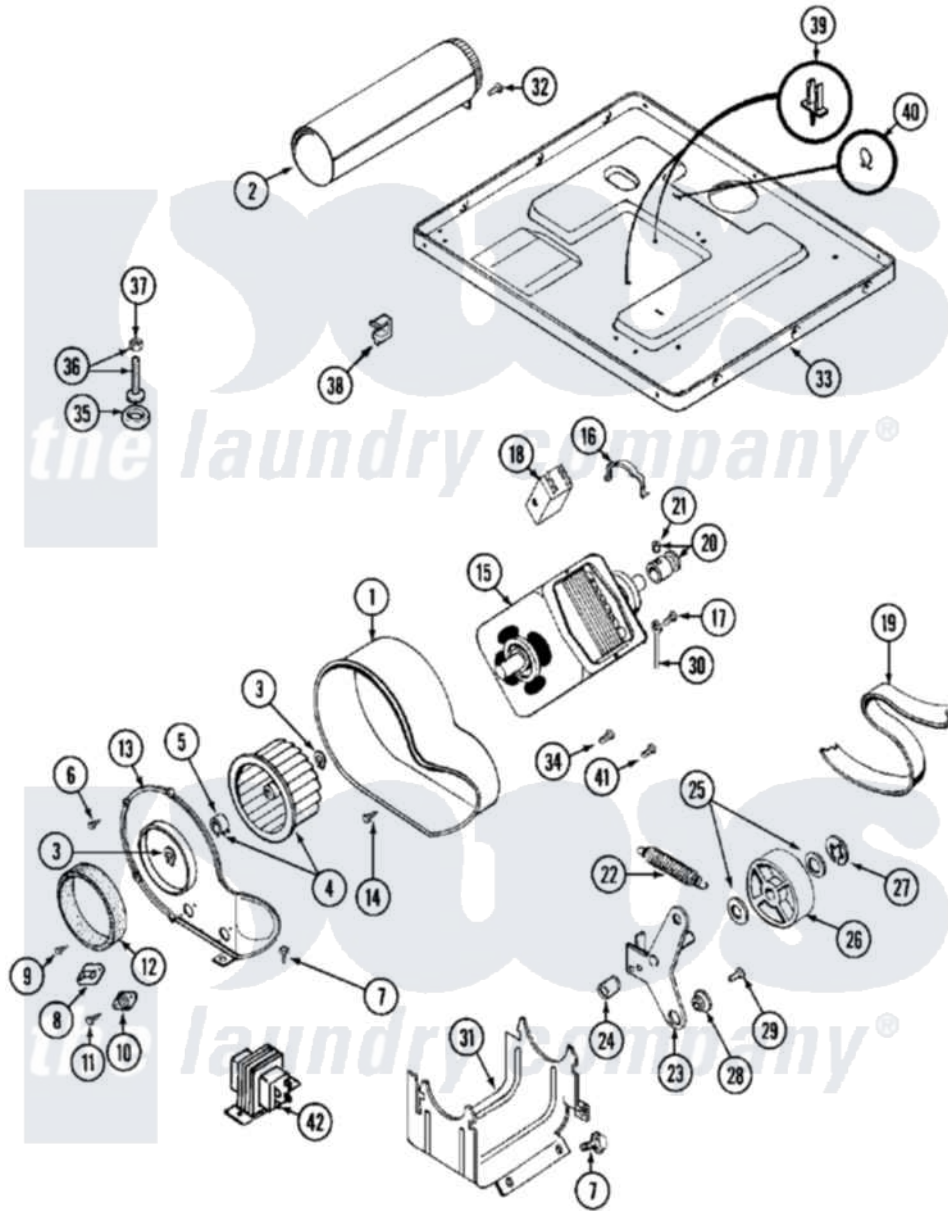

Maytag MDG10MNAAW 07 - MOTOR DRIVE

Maytag [Commercial Maytag MDG10MNAAW Dryer Parts](#) Parts Diagram 07 - MOTOR DRIVE
 Click on the part number to view part

Item	Original Part Number	Replaced By	Status	Part Description
001	Y312893			Housing, Blower
002	Y303442			EXHAUST DUCT ASSEMBLY
003	410233	9703438		Ring-Retrn
004	Y303836			Blower Wheel Assembly And Clamp
005	312967			Clamp, Blower Housing
006	Y312961	W10116751		Screw
007	Y313561			Screw---NA
008	303392			Thermostat, Cycling
"	306966			Thermostat, Multi-Temp Part Not Used Mdg26ct-MN Only
009	211294	90767		Screw, 8A X 3/8 HeX Washer Head Tapping
010	306604			Cut-Off, Thermal Part Not Used
011	NLA		Not Available	SCREW, THERMAL CUT-OFF
012	Y312901			Seal, Housing Cover
013	314778		Not Available	COVER, BLOWER HOUSING