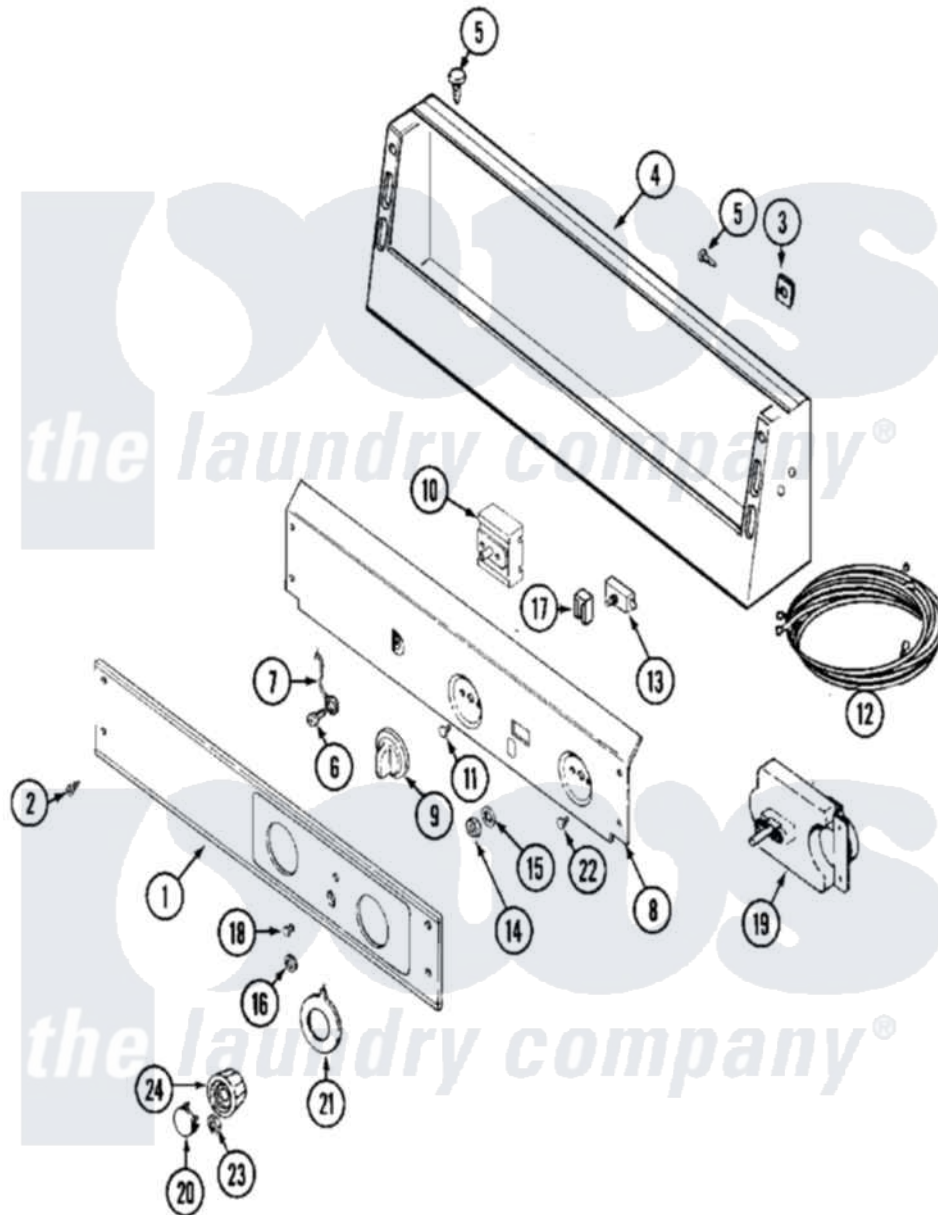

Maytag MDG10MNEGW 01 - CONTROL PANEL

Maytag [Commercial Maytag MDG10MNEGW Dryer Parts](#) Parts Diagram 01 - CONTROL PANEL
 Click on the part number to view part

Item	Original Part Number	Replaced By	Status	Part Description
001	33001021			Panel, Control
002	215506			Screw, Control Panel Overlay
003	215003			Fastener, Panel And Bracket
004	33001280			Console
005	212276	W10116760		Screw
006	211252			Screw, Ground Wire
007	205810			Wire, Ground
008	NLA		Not Available	BRACKET, CONTROL PANEL (WHT)
009	306938			Knob, Selector Switch
010	307237	W10327105		Switch, Cycle Selection
011	Y313588	488234		Screw 8-32 X 1/4
012	308510			Wire Harness, Main
"	33001522			Harness, Wire
"	33001524			Wire Harness, Main
"	NLA		Not Available	WIRE HARNESS, MAIN
013	306940	W10149462		Switch, Push-To-Start

014	Y312706	422617	Nut
015	312751		Lockwasher, Start Switch
016	Y312702		Knurled Nut, Start Switch
017	204075	Not Available	PILOT LAMP (DG MODELS ONLY)
"	22001365	W10139459	Lamp-Indicator 230 V.
018	215564		Lens, Indicator Light
019	305214		Timer
"	Y305758		Timer 240-50
020	314723	W10133501	Cap, Knob
021	314725	33001500	Dial, Timer Indicator
"	33001500		Dial, Timer Indicator
022	Y313588	488234	Screw 8-32 X 1/4
023	312273		Nut, Control Knob
024	314724		Knob For Timer