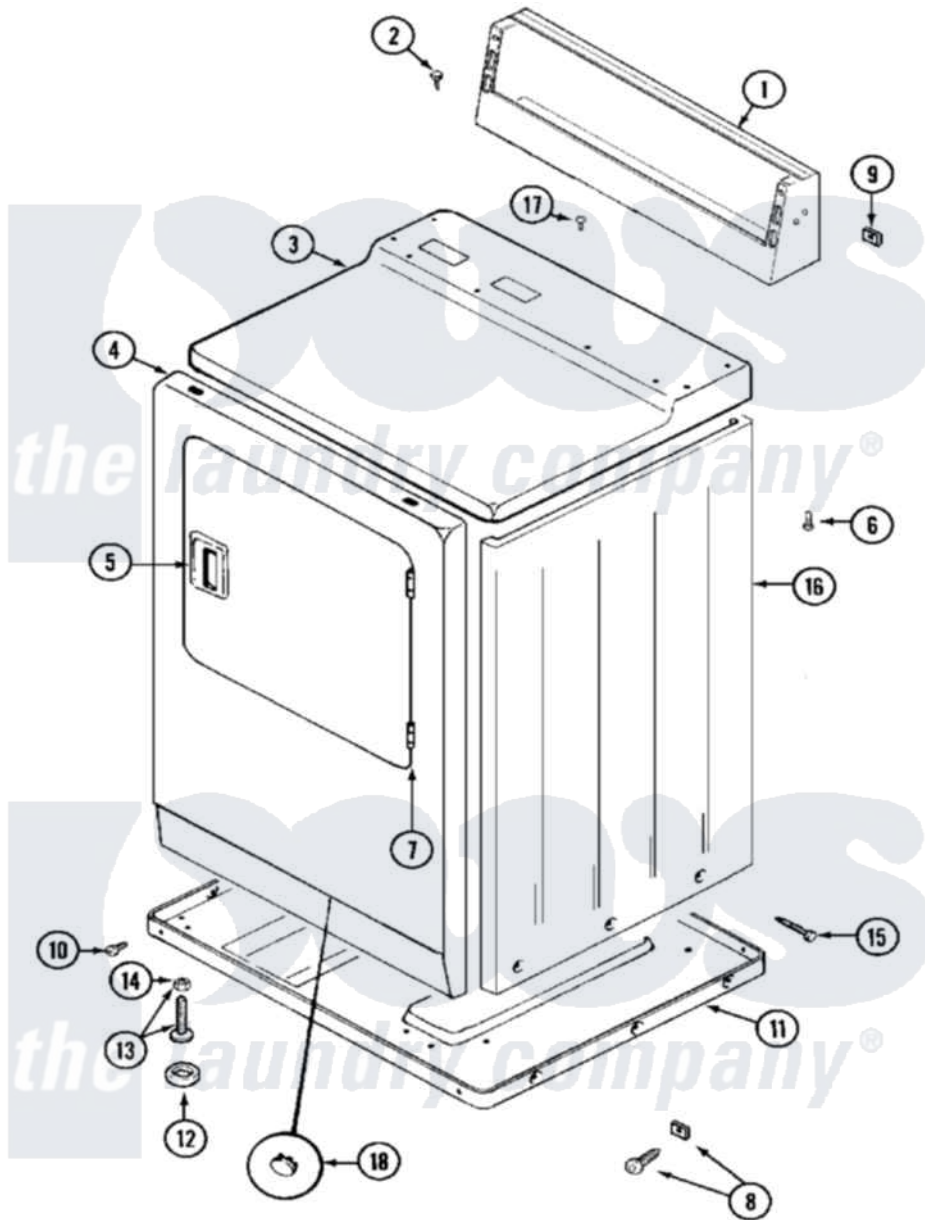

Maytag MDG10MNEGW 02 - CABINET (FRONT)

Maytag Commercial Maytag MDG10MNEGW Dryer Parts Parts Diagram 02 - CABINET (FRONT)
 Click on the part number to view part

Item	Original Part Number	Replaced By	Status	Part Description
001	33001280			Console
002	212276	W10116760		Screw
003	33001165			Top Cover Assembly
004	NLA		Not Available	PANEL, FRONT (WHT)
005	33001241			Handle, Door
006	214354			Screw, Top Cover To Cabnt.
007	33001230			Hinge, Door
008	204439			Screw And Fstner Assembly
009	215075			Fastener, Control Panel To Console
010	Y313561			Screw---NA
"	Y310632	1163839		Screw
011	Y303361		Not Available	BASE ASSY. (UPPER & LOWER)
012	Y314137			Foot, Rubber
013	Y305086			Adjustable Leg And Nut
014	Y052740	62739		Nut, Lock