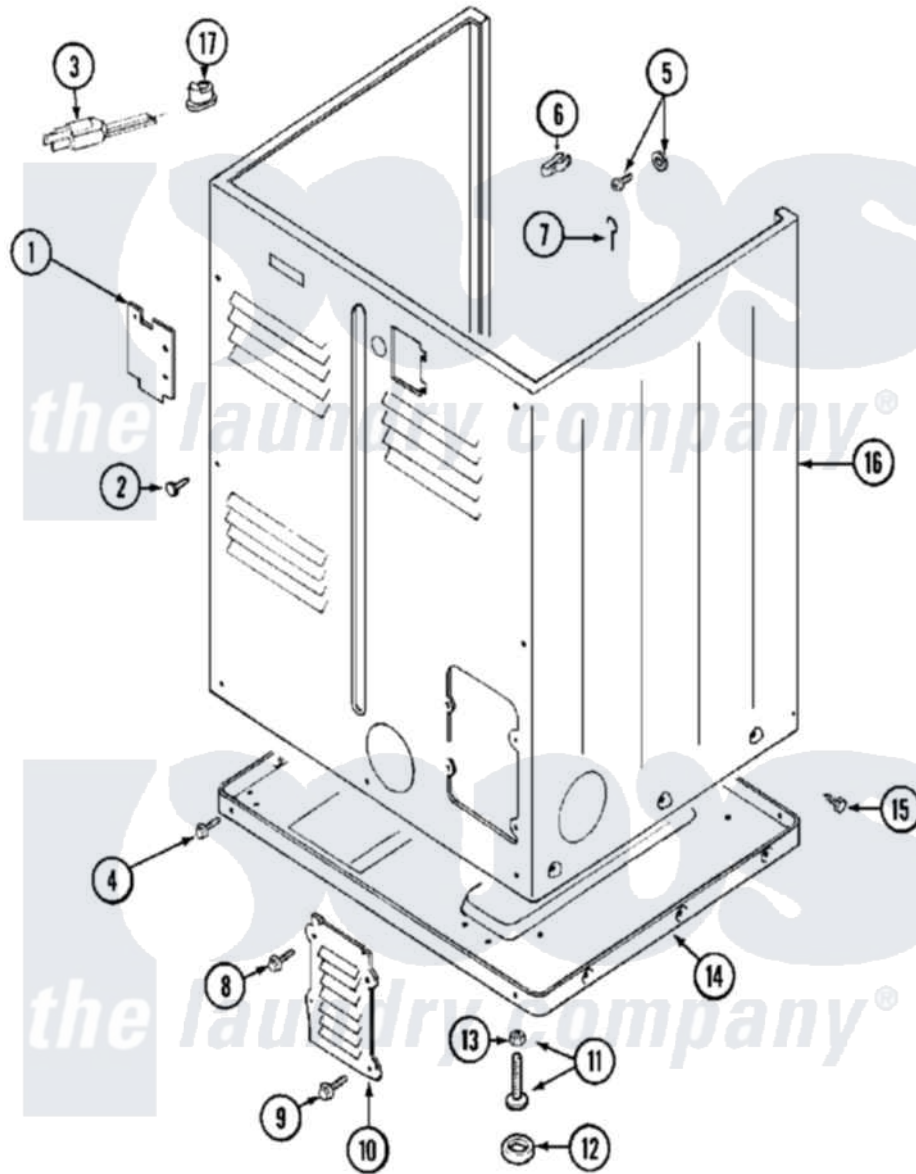

# Maytag MDG10MNEGW 04 - CABINET (REAR)

Maytag [Commercial Maytag MDG10MNEGW Dryer Parts](#) Parts Diagram 04 - CABINET (REAR)  
 Click on the part number to view part

Item	Original Part Number	Replaced By	Status	Part Description
001	Y312905		Not Available	COVER, TERMINAL
002	<a href="#">Y313561</a>			Screw---NA
003	210186	<a href="#">3370225</a>		Screw
"	<a href="#">211294</a>	<a href="#">90767</a>		Screw, 8A X 3/8 HeX Washer Head Tapping
"	308966		Not Available	CORD, POWER (EXPORT)
"	33001284		Not Available	CORD, POWER
"	33001285		Not Available	CORD, POWER
004	<a href="#">Y313561</a>			Screw---NA
"	Y310632	<a href="#">1163839</a>		Screw
005	NLA		Not Available	SCREW & WASHER ASSEMBLY
006	<a href="#">301548</a>			Clamp, Ground Wire
007	<a href="#">204807</a>			Ground Wire, Supp. Plte To Top Cover
008	<a href="#">Y313559</a>			Screw
009	<a href="#">211294</a>	<a href="#">90767</a>		Screw, 8A X 3/8 HeX Washer Head Tapping

010	Y312951	Not Available	ACCESS COVER, BACK
011	<a href="#">Y305086</a>		Adjustable Leg And Nut
012	<a href="#">Y314137</a>		Foot, Rubber
013	<a href="#">Y052740</a>	<a href="#">62739</a>	Nut, Lock
014	Y303361	Not Available	BASE ASSY. (UPPER & LOWER)
015	<a href="#">213007</a>		Xfor Cabinet See Cabinet, Back
016	NLA	Not Available	CABINET (WHT)
017	<a href="#">211881</a>		Grommet, Cord Part Not Used-Gas Models Only
"	NLA	Not Available	GROMMET, CORD