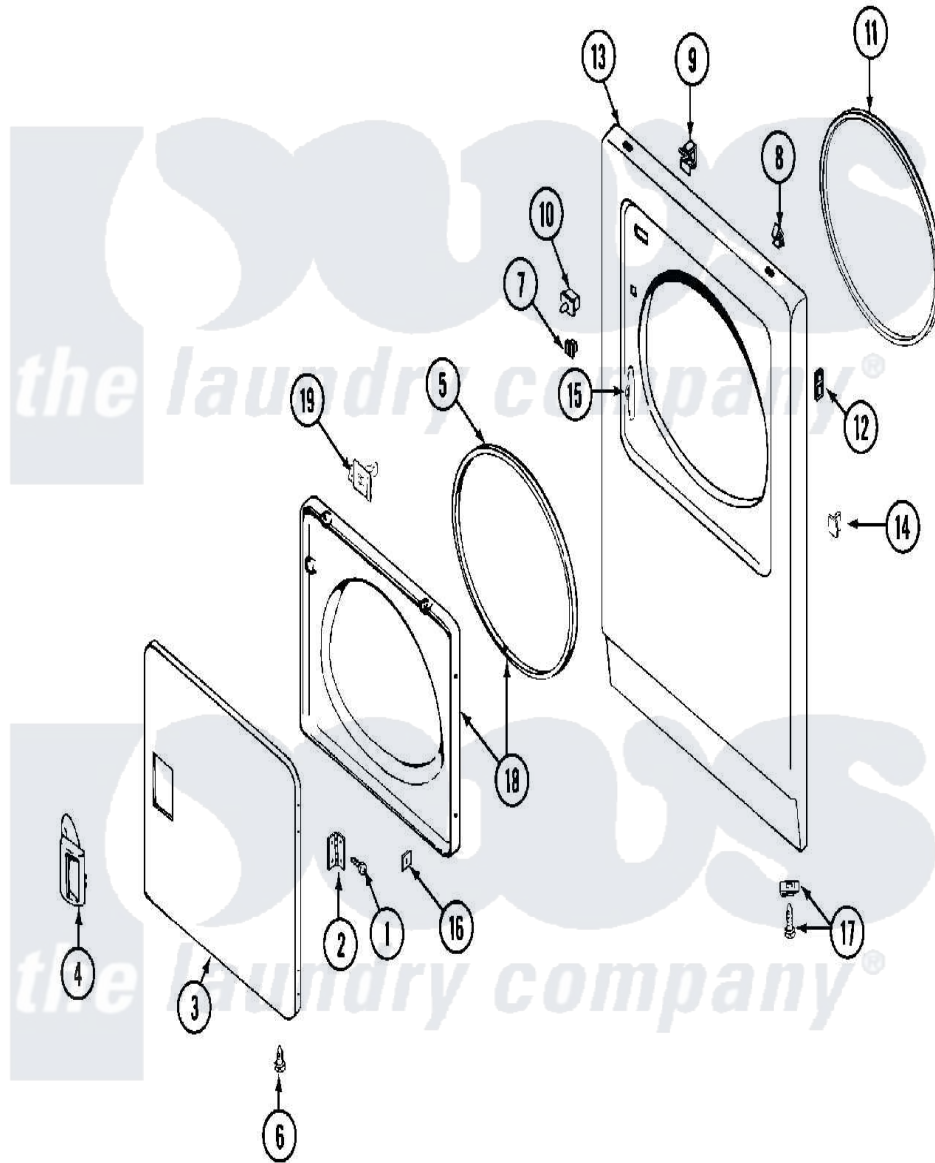

Maytag MDG10PDAAL 04 - DOOR

Maytag [Commercial Maytag MDG10PDAAL Dryer Parts](#) Parts Diagram 04 - DOOR
 Click on the part number to view part

Item	Original Part Number	Replaced By	Status	Part Description
001	Y314062			Screw, Door Hinge And Panel
002	33001230			Hinge, Door
003	33001240			Door
"	33001257	33001240		Door
004	33001241			Handle, Door
"	33001254	37001047		Handle, Door
005	33001131			Seal, Door
006	33001132	33002342		Plug, Sifht Hole
"	33001168		Not Available	PLUG, SIGHT HOLE (ALM)
007	Y304578	LA-1003		Door Catch Kit
008	212982	22001650		Fastener, Spring
009	Y310376			Clip, Door Switch Harness
010	33001509	W10169313		Switch-Dor
"	Y305753	W10169313		Switch-Dor
011	314937			Seal, Front Panel
012	NLA		Not Available	SPEEDNUT, HINGE SCREW

"	NLA		Not Available	SCREW, PLASTIC
013	NLA		Not Available	PANEL, FRONT (WHT)
014	NLA		Not Available	PLUG, DOOR CATCH
015	33001175			Cover, Hinge Hole
"	33001176			Cover, Hinge Hole
016	Y313910			Clip, Door Liner To Outer Panel
017	204439			Screw And Fstner Assembly
018	33001243		Not Available	PANEL, INNER DOOR (W/SEAL)
019	314936	33001305		Strike, Door
"	314944	33001305		Strike, Door