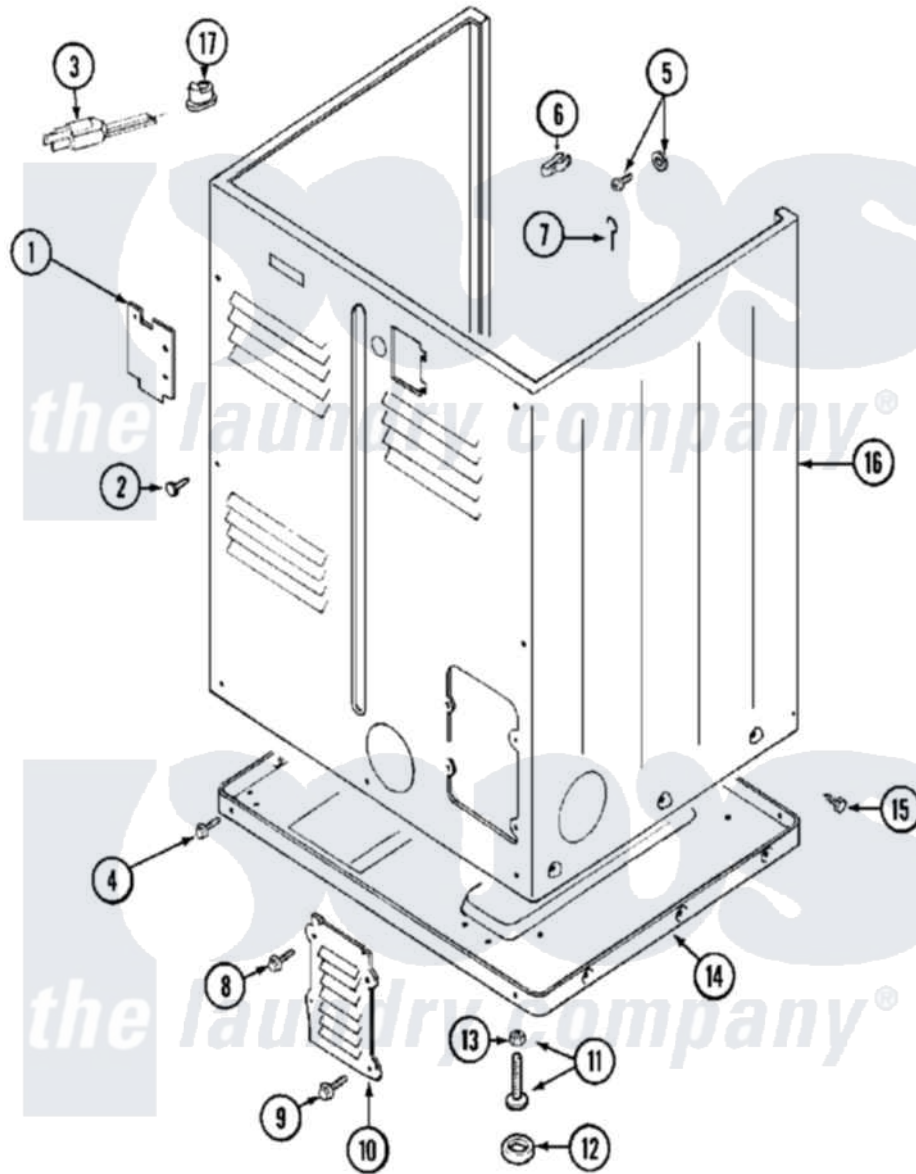

# Maytag MDG10PDAAL 05 - CABINET (REAR)

Maytag [Commercial Maytag MDG10PDAAL Dryer Parts](#) Parts Diagram 05 - CABINET (REAR)  
 Click on the part number to view part

Item	Original Part Number	Replaced By	Status	Part Description
001	Y312905		Not Available	COVER, TERMINAL
002	<a href="#">Y313561</a>			Screw---NA
003	210186	<a href="#">3370225</a>		Screw
"	<a href="#">211294</a>	<a href="#">90767</a>		Screw, 8A X 3/8 HeX Washer Head Tapping
"	33001246		Not Available	CORD, POWER
004	<a href="#">Y313561</a>			Screw---NA
"	Y310632	<a href="#">1163839</a>		Screw
005	NLA		Not Available	SCREW & WASHER ASSEMBLY
006	<a href="#">301548</a>			Clamp, Ground Wire
007	<a href="#">204807</a>			Ground Wire, Supp. Plte To Top Cover
008	<a href="#">Y313559</a>			Screw
009	<a href="#">211294</a>	<a href="#">90767</a>		Screw, 8A X 3/8 HeX Washer Head Tapping
010	Y312951		Not Available	ACCESS COVER, BACK
011	<a href="#">Y305086</a>			Adjustable Leg And Nut

012	<a href="#">Y314137</a>		Foot, Rubber
013	<a href="#">Y052740</a>	<a href="#">62739</a>	Nut, Lock
014	Y303361	Not Available	BASE ASSY. (UPPER & LOWER)
015	<a href="#">213007</a>		Xfor Cabinet See Cabinet, Back
016	NLA	Not Available	CABINET (WHT)
017	<a href="#">211881</a>		Grommet, Cord Part Not Used- Gas Models Only