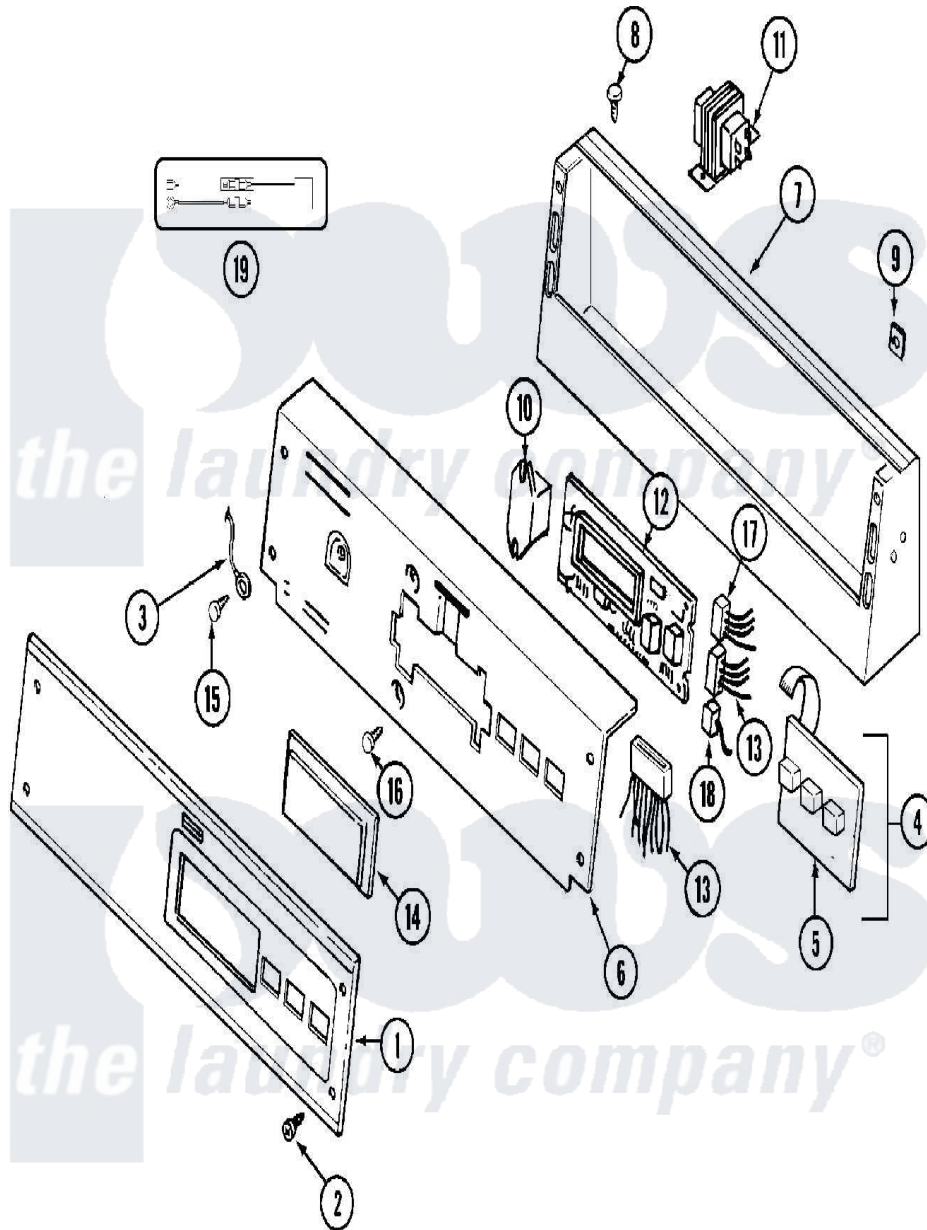

Maytag MDG10PDAAW 01 - CONTROL PANEL

Maytag [Commercial Maytag MDG10PDAAW Dryer Parts](#) Parts Diagram 01 - CONTROL PANEL
 Click on the part number to view part

Item	Original Part Number	Replaced By	Status	Part Description
001	33001020			Panel, Control
002	215506			Screw, Control Panel Overlay
003	205810			Wire, Ground
"	NLA		Not Available	WIRE, GROUND
004	215527	W10140652		Screw, 6-20 X 1/2
"	306694			Backup Plate With Switch
005	215517	W10131113		Push Button
006	NLA		Not Available	PLATE, BACKUP (WHT)
007	NLA		Not Available	CONSOLE (WHT)
008	212276	W10116760		Screw
009	215003			Fastener, Panel And Bracket
010	206824	W10133335		Relay, Motor
"	212949	22001866		Screw, Relay
011	207766			Transformer
"	211294	90767		Screw, 8A X 3/8 HeX Washer Head Tapping
012	33001249			Battery, Control Board

"	912077		Locknut, Reader Harness
"	NLA	Not Available	CIRCUIT BOARD ASSEMBLY
"	NLA	Not Available	SUPPORT, BATTERY
"	Y215513		Standoff, Circuit Board
013	314531		Connector, Edgeboard
"	33001206		Wire Harness, Main
"	33001574		Wire Harness, Main
014	33001208		Cover, Display
015	211252		Screw, Ground Wire
016	215526		Screw, Circuit Board
017	206799		Optic Switch Assembly
"	NLA	Not Available	CONNECTOR, EDGEBOARD- --NA
018	208045		Harness, Wire Sensor Switch To Circuit Brd
"	22001361		Connector, Edgeboard
019	NLA	Not Available	SURGE SUPPRESSOR KIT