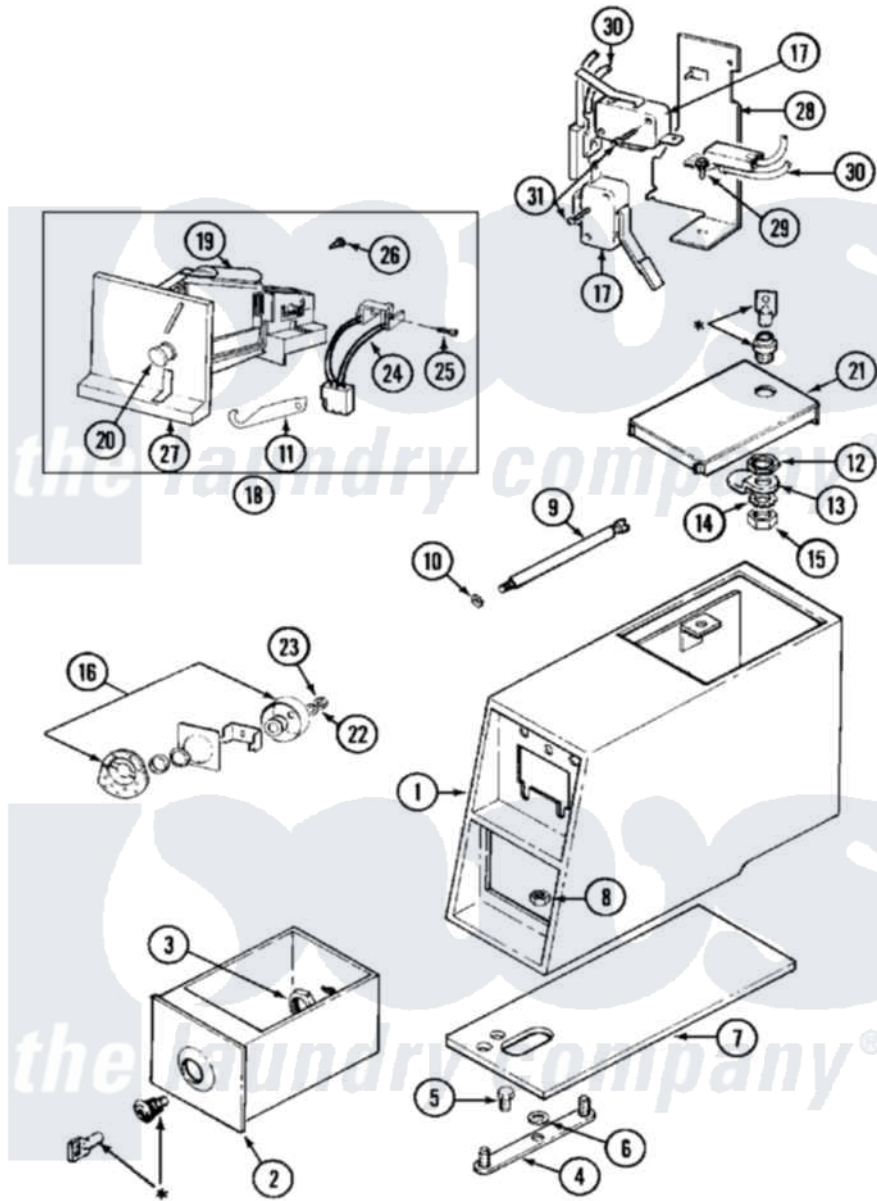

Maytag MDG10PDAAW 02 - CONTROL CENTER

* CONTACT YOUR COMMERCIAL LAUNDRY DISTRIBUTOR

Maytag [Commercial Maytag MDG10PDAAW Dryer Parts](#) Parts Diagram 02 - CONTROL CENTER

[Click on the part number to view part](#)

Item	Original Part Number	Replaced By	Status	Part Description
001	207940	22001407		Case, Coin Slide
"	207940L	22001408		(ALM)
002	207912	208884		Coin Box K
"	207912L	208884		Coin Box K
003	212328	W10139762		Hex Nut, 3/4-27
004	NLA		Not Available	STRAP, MOUNTING
005	211294	90767		Screw, 8A X 3/8 HeX Washer Head Tapping
006	910309			Washer, Mounting Strap
007	214660			Gasket, Control Center
008	Y052740	62739		Nut, Lock
009	213035			Bolt, Locking
010	910181			Lockwasher, Terminal Block
011	216011			Spring, Return Button
012	212328	W10139762		Hex Nut, 3/4-27
013	213750	W10133266		Cam-Lock
014	22001354	W10177242		Hex-Nut 9/32 - 28

015	22001355		Nut, Lock Cam
016	NLA	Not Available	LOCK CAM ASSEMBLY
017	208042		Switch, Sensor
018	207948		Coin Drop Assembly
"	NLA	Not Available	(CAN.)
019	207947		Rejector, Coin
"	207949		Rejector, Coin
020	216200		Face Plate Return Button
021	204216	Not Available	DOOR, ACCESS (WHT)
"	204216L		Door, Access
022	22001354	W10177242	Hex-Nut 9/32 - 28
023	22001355		Nut, Lock Cam
024	206799		Optic Switch Assembly
025	314665		Screw, Switch Assembly
026	216068		Screw, Coin Drop
027	216010	Y208306	Kit- Mtg C
028	NLA	Not Available	BRACKET, SENSOR SWITCH
029	NLA	Not Available	SCREW, BRACKET
030	208045		Harness, Wire Sensor Switch To Circuit Brd
031	912012	3400409	Screw