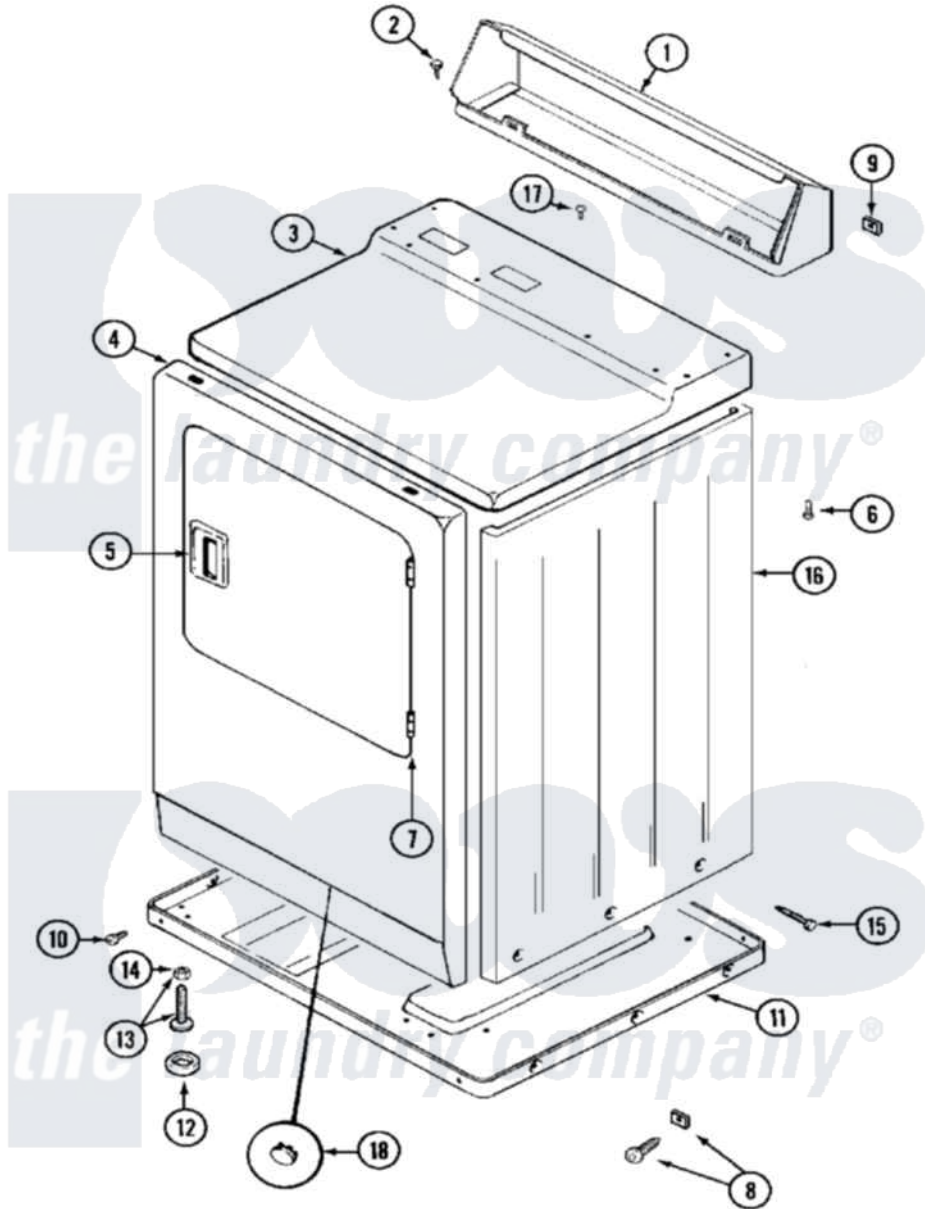

Maytag MDG10PDAAW 03 - CABINET (FRONT)

Maytag [Commercial Maytag MDG10PDAAW Dryer Parts](#) Parts Diagram 03 - CABINET (FRONT)
 Click on the part number to view part

Item	Original Part Number	Replaced By	Status	Part Description
001	NLA		Not Available	CONSOLE (WHT)
002	212276	W10116760		Screw
003	33001163		Not Available	COVER, TOP (WHT)
"	33001164		Not Available	COVER, TOP (ALM)
004	NLA		Not Available	PANEL, FRONT (WHT)
005	33001241			Handle, Door
"	33001254	37001047		Handle, Door
006	214354			Screw, Top Cover To Cabnt.
007	33001230			Hinge, Door
008	204439			Screw And Fstner Assembly
009	215075			Fastener, Control Panel To Console
010	Y313561			Screw---NA
"	Y310632	1163839		Screw
011	Y303361		Not Available	BASE ASSY. (UPPER & LOWER)
012	Y314137			Foot, Rubber

013	Y305086		Adjustable Leg And Nut
014	Y052740	62739	Nut, Lock
015	213007		Xfor Cabinet See Cabinet, Back
016	NLA		Not Available
			CABINET (WHT)
017	210186	3370225	Screw
018	33001132	33002342	Plug, Sifht Hole
"	33001168		Not Available
			PLUG, SIGHT HOLE (ALM)