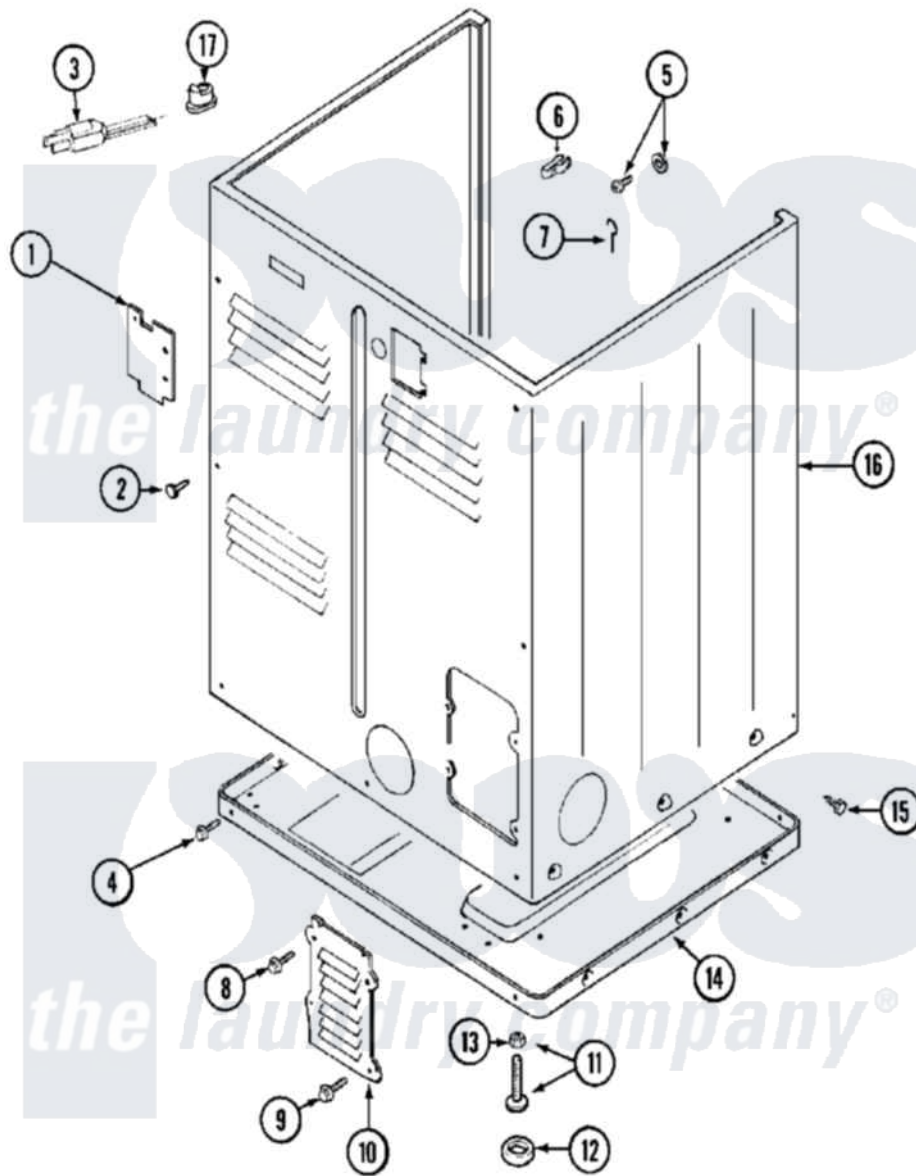

Maytag MDG10PDAAW 05 - CABINET (REAR)

Maytag [Commercial Maytag MDG10PDAAW Dryer Parts](#) Parts Diagram 05 - CABINET (REAR)
 Click on the part number to view part

Item	Original Part Number	Replaced By	Status	Part Description
001	Y312905		Not Available	COVER, TERMINAL
002	Y313561			Screw---NA
003	210186	3370225		Screw
"	211294	90767		Screw, 8A X 3/8 HeX Washer Head Tapping
"	33001246		Not Available	CORD, POWER
004	Y313561			Screw---NA
"	Y310632	1163839		Screw
005	NLA		Not Available	SCREW & WASHER ASSEMBLY
006	301548			Clamp, Ground Wire
007	204807			Ground Wire, Supp. Plte To Top Cover
008	Y313559			Screw
009	211294	90767		Screw, 8A X 3/8 HeX Washer Head Tapping
010	Y312951		Not Available	ACCESS COVER, BACK
011	Y305086			Adjustable Leg And Nut

012	Y314137		Foot, Rubber
013	Y052740	62739	Nut, Lock
014	Y303361	Not Available	BASE ASSY. (UPPER & LOWER)
015	213007		Xfor Cabinet See Cabinet, Back
016	NLA	Not Available	CABINET (WHT)
017	211881		Grommet, Cord Part Not Used- Gas Models Only