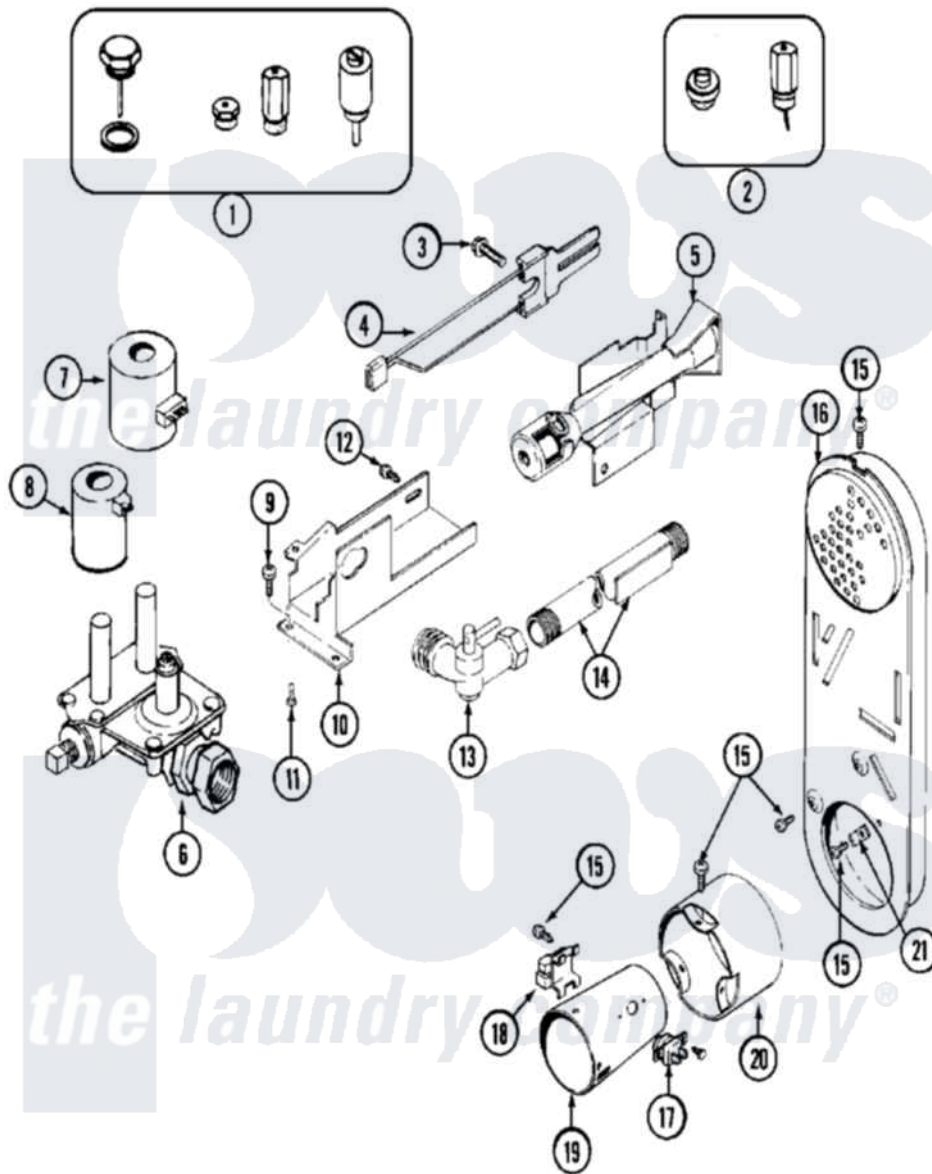

# Maytag MDG10PDAAW 07 - GAS VALVE

Maytag [Commercial Maytag MDG10PDAAW Dryer Parts](#) Parts Diagram 07 - GAS VALVE  
 Click on the part number to view part

Item	Original Part Number	Replaced By	Status	Part Description
001	Y308378	<a href="#">W10402145</a>		LP Gas Con
002	Y308377		Not Available	CONVERSION KIT (LP TO NATURAL)
003	<a href="#">304971</a>			Screw Note: Screw, Igniter
004	304970	<a href="#">4391996</a>		Ignitor
005	33001247	<a href="#">33002793</a>		Burner Assembly
006	<a href="#">308345</a>			Valve, Gas
007	<a href="#">306106</a>			Coil, Holding And Booster-W
008	306105	<a href="#">694540</a>		Coil, 60 Hz
009	<a href="#">Y313561</a>			Screw----NA
010	<a href="#">314566</a>			Gas Control Bracket
011	<a href="#">Y313559</a>			Screw
012	314082	<a href="#">90767</a>		Screw, 8A X 3/8 HeX Washer Head Tapping
"	314568	<a href="#">Y313559</a>		Screw
013	<a href="#">Y303349</a>			Angle Shut-Off, Gas Valve Pipe And Bracket Assembly

014	Y303383	<a href="#">33001735</a>	Series 18 Not Needed Use Vavle
015	<a href="#">211294</a>	<a href="#">90767</a>	Screw, 8A X 3/8 HeX Washer Head Tapping
016	Y308504	Not Available	INLET DUCT ASSEMBLY
017	<a href="#">305169</a>		Thermostat, Hi-Limit Gas
018	Y303377	<a href="#">338906</a>	Radiant, Sensor
019	<a href="#">Y308548</a>		Combustion Cone Assembly
020	<a href="#">Y303841</a>		Cone, Extension
021	<a href="#">Y312890</a>		Retainer, Heater Chamber